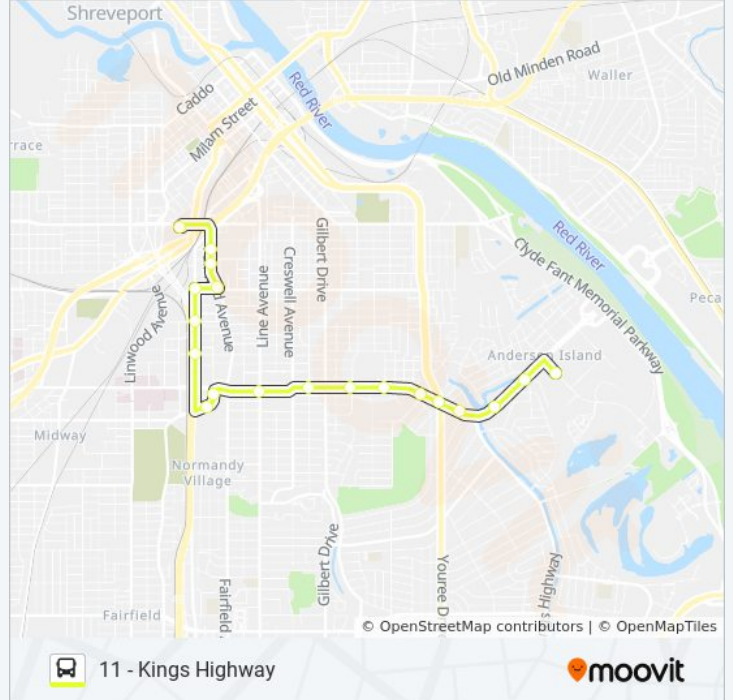

S'Port-Barksdale & Quail Creek Rd (Outbound)

S'Port-Barksdale & Knight St (Outbound)

ROUTE 11 bus time schedules and route maps are available in an offline PDF at moovitapp.com. Use the [Moovit App](#) to see live bus times, train schedule or subway schedule, and step-by-step directions for all public transit in Shreveport, LA.

[About Moovit](#) • [MaaS Solutions](#) • [Supported Countries](#) • [Mooviter Community](#)

© 2023 Moovit - All Rights Reserved

Check Live Arrival Times