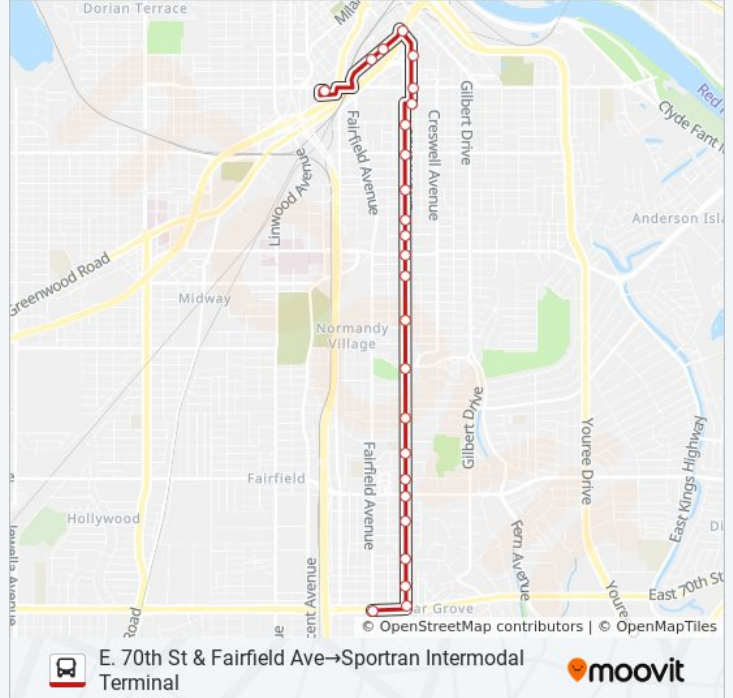

Direction: E. 70th St & Fairfield Ave→Sportran Intermodal Terminal

24 stops

[VIEW LINE SCHEDULE](#)

- E. 70th St & Fairfield Ave
- Line Ave & Bates (Inbound)
- Line Ave & E.67th St (Inbound)
- Line Ave & Oak Hill Dr (Inbound)
- Line Ave & Robinhood St (Inbound)
- Line Ave & Pierremont Rd (Inbound)
- Line Ave & Southfield Rd (Inbound)
- Line Ave & Thora Blvd (Inbound)
- Line Ave & Ontario (Inbound)
- Line Ave & Ockley St (Inbound)
- Line Ave & Ratcliff St (Inbound)
- Line Ave & Gladstone Blvd (Inbound)
- Line Ave & Kings Hwy (Inbound)
- Line Ave & Columbia Park (Inbound)
- Line Ave & Wilkinson (Inbound)
- Line Ave & Dalzell St (Inbound)
- Line Ave & Olive St (Inbound)
- Line Ave & Herndon St (Inbound)
- Louisiana Ave & Jordan St (Inbound)

ROUTE 14 bus Info

Direction: E. 70th St & Fairfield Ave→Sportran Intermodal Terminal

Stops: 24

Trip Duration: 24 min

Line Summary:

Louisiana Ave & Stoner Ave (Inbound)

Louisiana Ave & Wk Rehab (Inbound)

Fairfield Ave & Baker St (Inbound)

Fairfield Ave & Sam R. Fertita Dr (Inbound)

Sportran Intermodal Terminal

Direction: Sportran Intermodal Terminal→E. 70th St & Fairfield Ave

35 stops

[VIEW LINE SCHEDULE](#)

Sportran Intermodal Terminal

Fairfield Ave & Christian St (Outbound)

Line Ave & Olive St (Outbound)

Line Ave & Dalzell St (Outbound)

Line Ave & Wilkerson St (Outbound)

Line Ave & Kings Hwy (Outbound)

Line Ave & Gladstone Blvd (Outbound)

Line Ave & Ratcliff St (Outbound)

Line Ave & Ockley St (Outbound)