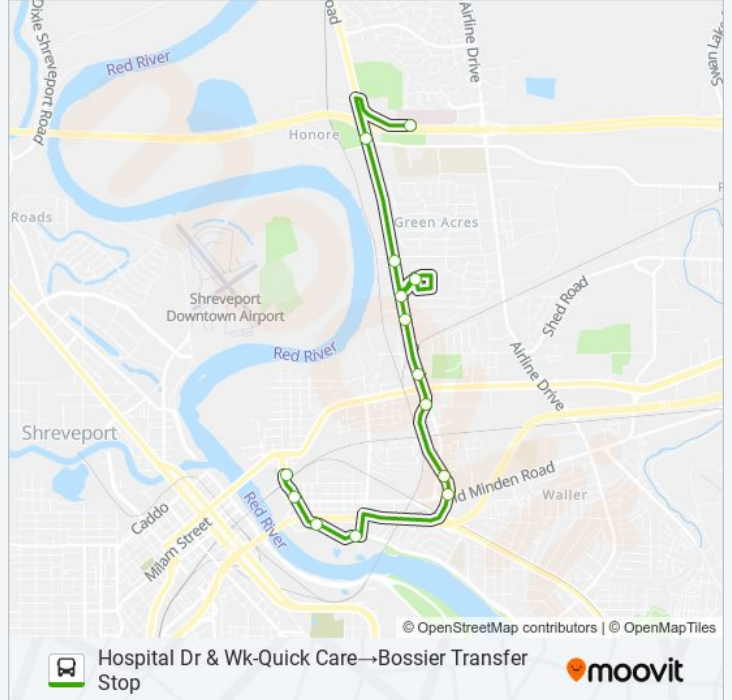

Benton Rd & Clovis

Benton Rd & Beckett St

Benton Spur & Mcdonalds

Benton Spur & Old Minden Rd

Riverside Dr & Diamond Jacks

Riverside Dr & Boomtown Casino

Traffic St & Horseshoe Casino

Bossier Transfer Stop

**ROUTE 16 bus Time Schedule**

Hospital Dr & Wk-Quick Care → Bossier Transfer Stop  
Route Timetable:

Sunday	Not Operational
Monday	7:51 AM - 6:03 PM
Tuesday	7:51 AM - 6:03 PM
Wednesday	7:51 AM - 6:03 PM
Thursday	7:51 AM - 6:03 PM
Friday	7:51 AM - 6:03 PM
Saturday	Not Operational

**ROUTE 16 bus Info**

**Direction:** Hospital Dr & Wk-Quick Care → Bossier Transfer Stop

**Stops:** 14

**Trip Duration:** 22 min

**Line Summary:**

**Direction: Hospital Dr & Wk-Quick Care→Bossier Transfer Stop**

13 stops

[VIEW LINE SCHEDULE](#)

- Hospital Dr & Wk-Quick Care
- Viking Dr & Benton Rd
- Benton Rd & Douglas Dr
- Benton Rd & Northside Dr
- Benton Rd & Montgomery Ln
- Benton Rd & Clovis
- Benton Rd & Beckett St
- Benton Spur & Mcdonalds
- Benton Spur & Old Minden Rd
- Riverside Dr & Diamond Jacks
- Riverside Dr & Boomtown Casino
- Traffic St & Horseshoe Casino
- Bossier Transfer Stop