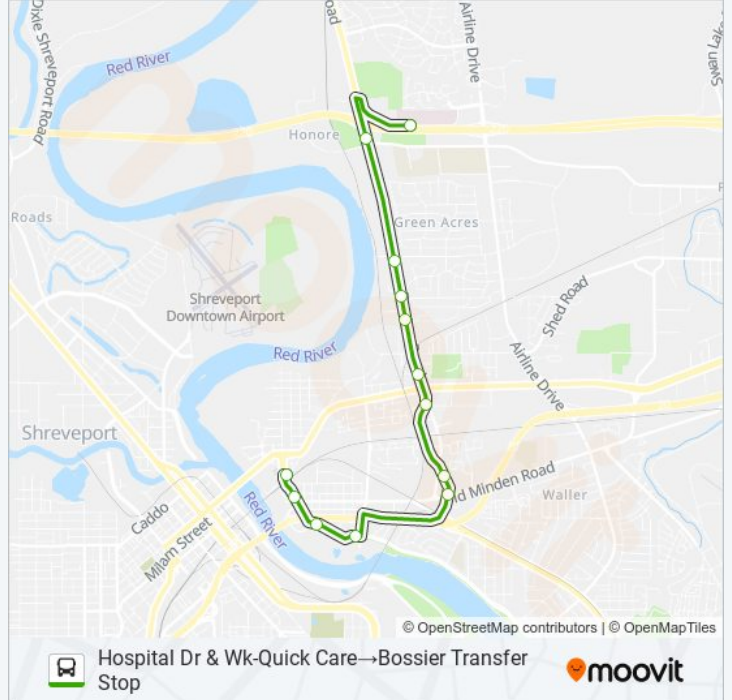

**ROUTE 16 bus Info**

**Direction:** Hospital Dr & Wk-Quick Care → Bossier Transfer Stop

**Stops:** 14

**Trip Duration:** 22 min

**Line Summary:**

**Direction: Hospital Dr & Wk-Quick Care→Bossier Transfer Stop**

13 stops

[VIEW LINE SCHEDULE](#)

- Hospital Dr & Wk-Quick Care
- Viking Dr & Benton Rd
- Benton Rd & Douglas Dr
- Benton Rd & Northside Dr
- Benton Rd & Montgomery Ln
- Benton Rd & Clovis
- Benton Rd & Beckett St
- Benton Spur & Mcdonalds
- Benton Spur & Old Minden Rd
- Riverside Dr & Diamond Jacks
- Riverside Dr & Boomtown Casino
- Traffic St & Horseshoe Casino
- Bossier Transfer Stop

**ROUTE 16 bus Time Schedule**

Hospital Dr & Wk-Quick Care→Bossier Transfer Stop  
Route Timetable:

Sunday	Not Operational
Monday	6:45 AM
Tuesday	6:45 AM
Wednesday	6:45 AM
Thursday	6:45 AM
Friday	6:45 AM
Saturday	Not Operational

**ROUTE 16 bus Info**

**Direction:** Hospital Dr & Wk-Quick Care→Bossier Transfer Stop

**Stops:** 13

**Trip Duration:** 19 min

**Line Summary:**

**Direction: Sportran Intermodal Terminal → Hospital Dr & Wk-Quick Care**