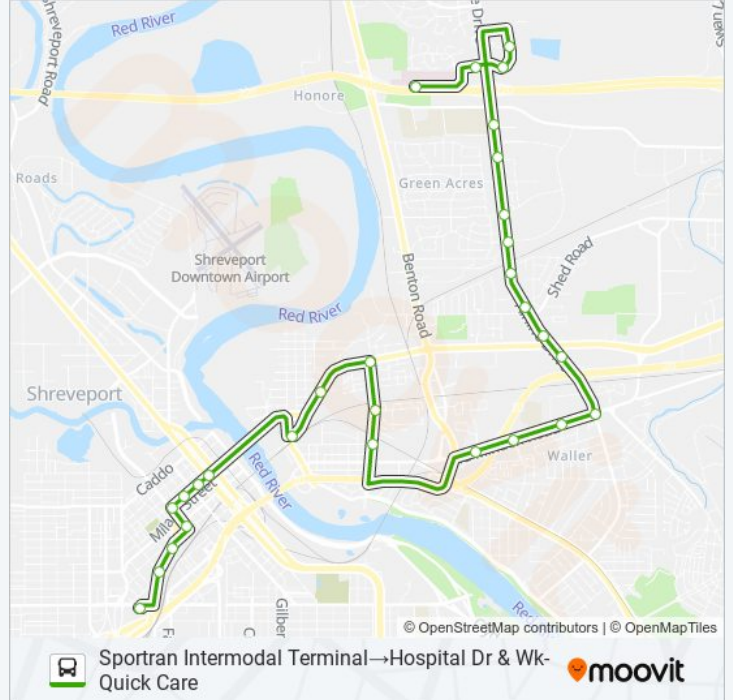

#### Direction: Bossier Transfer Stop→Hospital Dr & Wk-Quick Care

21 stops

[VIEW LINE SCHEDULE](#)

- Bossier Transfer Stop
- E. Texas St & Wyche St
- E. Texas St & Hamilton Rd
- Hamilton Rd & Cox St
- Hamilton Rd & Coleman
- Old Minden & Preston Rd
- Old Minden & John Wesley Blvd
- John Wesley & Carriage Square Dr
- Airline Dr & Ellis Pottery (Outbound)
- Airline Dr & Waffle House
- Airline Dr & Subway
- Airline Dr & Dairy Queen
- Airline Dr & Bragg St
- Airline Dr & Plantation Dr
- Airline Dr & Douglas Dr
- Airline Dr @ Panda Express
- Airline Dr & Wendys
- Meadow Creek & Beene Blvd
- Beene Blvd & Sun Tan City

13 stops

[VIEW LINE SCHEDULE](#)

- Hospital Dr & Wk-Quick Care
- Viking Dr & Benton Rd
- Benton Rd & Douglas Dr
- Benton Rd & Northside Dr
- Benton Rd & Montgomery Ln
- Benton Rd & Clovis
- Benton Rd & Beckett St
- Benton Spur & Mcdonalds
- Benton Spur & Old Minden Rd
- Riverside Dr & Diamond Jacks
- Riverside Dr & Boomtown Casino
- Traffic St & Horseshoe Casino
- Bossier Transfer Stop

**ROUTE 16 bus Info**

**Direction:** Sportran Intermodal Terminal → Hospital Dr & Wk-Quick Care

**Stops:** 29

**Trip Duration:** 40 min

**Line Summary:**

Airline Dr & Subway

Airline Dr & Dairy Queen

Airline Dr & Bragg St

Airline Dr & Plantation Dr

Airline Dr & Douglas Dr

Airline Dr @ Panda Express

Airline Dr & Wendys

Meadow Creek & Beene Blvd

Beene Blvd & Sun Tan City

Beene Blvd & Bancrop South Bank

Hospital Dr & Wk-Quick Care