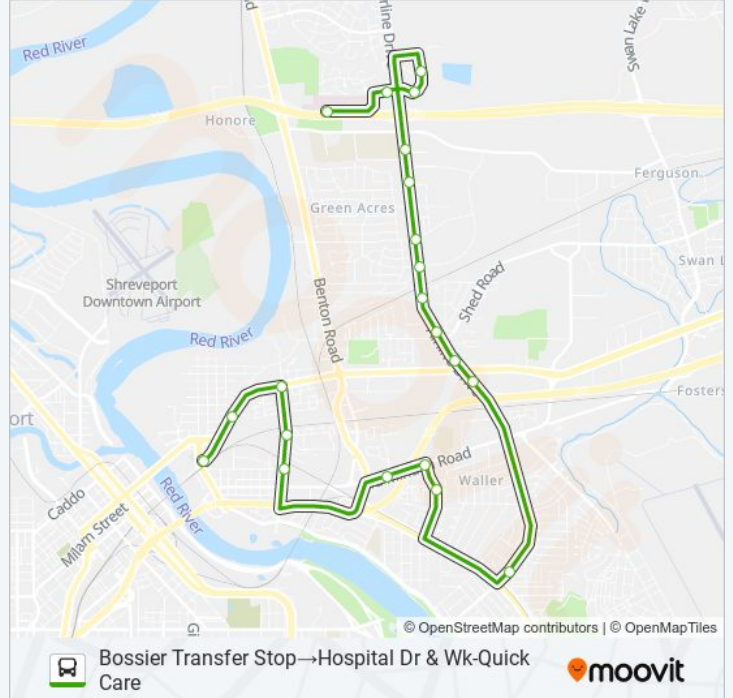

#### Direction: Bossier Transfer Stop→Hospital Dr & Wk-Quick Care

21 stops

[VIEW LINE SCHEDULE](#)

- Bossier Transfer Stop
- E. Texas St & Wyche St
- E. Texas St & Hamilton Rd
- Hamilton Rd & Cox St
- Hamilton Rd & Coleman
- Old Minden & Preston Rd
- Old Minden & John Wesley Blvd
- John Wesley & Carriage Square Dr
- Airline Dr & Ellis Pottery (Outbound)
- Airline Dr & Waffle House
- Airline Dr & Subway
- Airline Dr & Dairy Queen
- Airline Dr & Bragg St
- Airline Dr & Plantation Dr
- Airline Dr & Douglas Dr
- Airline Dr @ Panda Express
- Airline Dr & Wendys
- Meadow Creek & Beene Blvd
- Beene Blvd & Sun Tan City

#### ROUTE 16 bus Info

**Direction:** Bossier Transfer Stop→Hospital Dr & Wk-Quick Care

**Stops:** 21

**Trip Duration:** 33 min

**Line Summary:**

Beene Blvd & Bancrop South Bank

Hospital Dr & Wk-Quick Care

**Direction: Hospital Dr & Wk-Quick Care → Bossier Transfer Stop**

14 stops

[VIEW LINE SCHEDULE](#)

Hospital Dr & Wk-Quick Care

Viking Dr & Benton Rd

Benton Rd & Douglas Dr

Riverwood Dr & Riverwood Cir

Benton Rd & Northside Dr

Benton Rd & Montgomery Ln

Benton Rd & Clovis

Benton Rd & Beckett St

Benton Spur & Mcdonalds

Benton Spur & Old Minden Rd

Riverside Dr & Diamond Jacks

Riverside Dr & Boomtown Casino

Traffic St & Horseshoe Casino

Bossier Transfer Stop