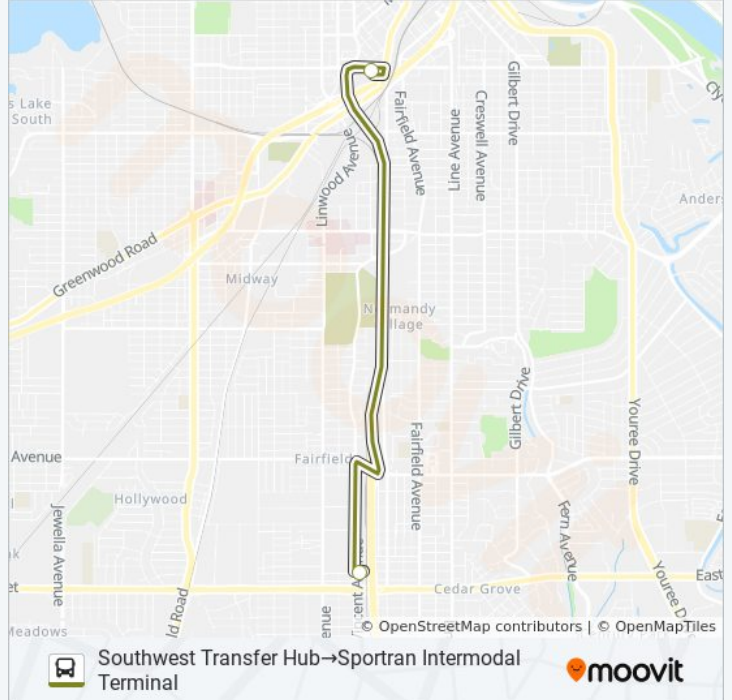

 **ROUTE 21**

Fairmont Apartment→Southwest Transfer Hub

[Get The App](#)

The ROUTE 21 bus line (Fairmont Apartment→Southwest Transfer Hub) has 3 routes. For regular weekdays, their operation hours are:

(1) Fairmont Apartment→Southwest Transfer Hub: 5:36 AM - 5:46 AM(2) Southwest Transfer Hub→Sportran Intermodal Terminal: 5:50 AM - 5:50 PM(3) Sportran Intermodal Terminal→Southwest Transfer Hub: 6:00 AM - 5:40 PM

Use the Moovit App to find the closest ROUTE 21 bus station near you and find out when is the next ROUTE 21 bus arriving.

Direction: Fairmont Apartment→Southwest Transfer Hub

3 stops

[VIEW LINE SCHEDULE](#)

ROUTE 21 bus Info**Direction:** Fairmont Apartment→Southwest Transfer Hub**Stops:** 3**Trip Duration:** 10 min**Line Summary:**

Direction: Southwest Transfer Hub→Sportran Intermodal Terminal

2 stops

[VIEW LINE SCHEDULE](#)

ROUTE 21 bus Info

Direction: Southwest Transfer Hub→Sportran Intermodal Terminal

Stops: 2

Trip Duration: 7 min

Line Summary:

Direction: Sportran Intermodal Terminal→Southwest Transfer Hub

2 stops

[VIEW LINE SCHEDULE](#)