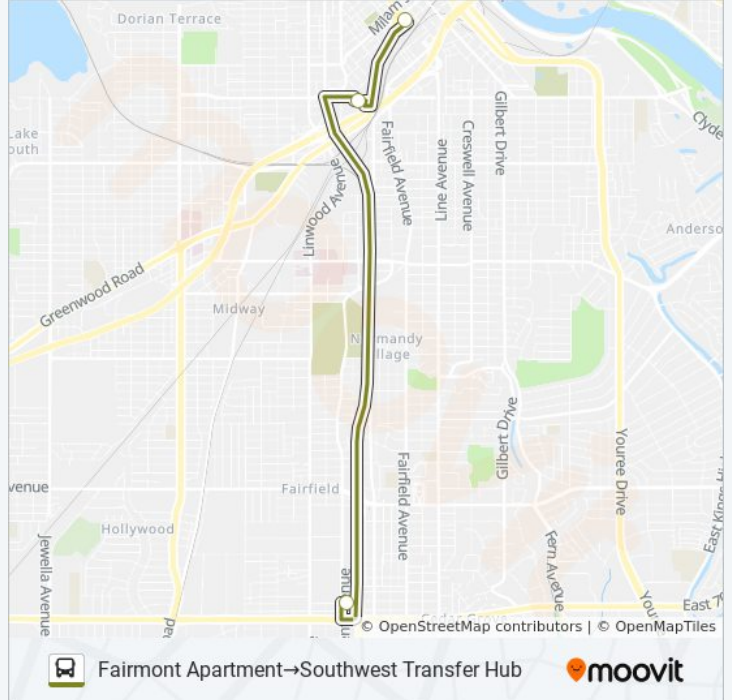

Use the Moovit App to find the closest ROUTE 21 bus station near you and find out when is the next ROUTE 21 bus arriving.

Direction: Fairmont Apartment→Southwest Transfer Hub

3 stops

[VIEW LINE SCHEDULE](#)

Fairmont Apartment

Sportran Intermodal Terminal

Southwest Transfer Hub

ROUTE 21 bus Time Schedule

Fairmont Apartment→Southwest Transfer Hub

Route Timetable:

Sunday	Not Operational
Monday	5:36 AM - 5:46 AM
Tuesday	5:36 AM - 5:46 AM
Wednesday	5:36 AM - 5:46 AM
Thursday	5:36 AM - 5:46 AM
Friday	5:36 AM - 5:46 AM
Saturday	Not Operational

ROUTE 21 bus Info**Direction:** Fairmont Apartment→Southwest Transfer Hub**Stops:** 3**Trip Duration:** 10 min**Line Summary:**

Direction: Southwest Transfer Hub→Sportran Intermodal Terminal

2 stops

[VIEW LINE SCHEDULE](#)

ROUTE 21 bus Info

Direction: Southwest Transfer Hub→Sportran Intermodal Terminal

Stops: 2

Trip Duration: 7 min

Line Summary:

Direction: Sportran Intermodal Terminal→Southwest Transfer Hub

2 stops

[VIEW LINE SCHEDULE](#)