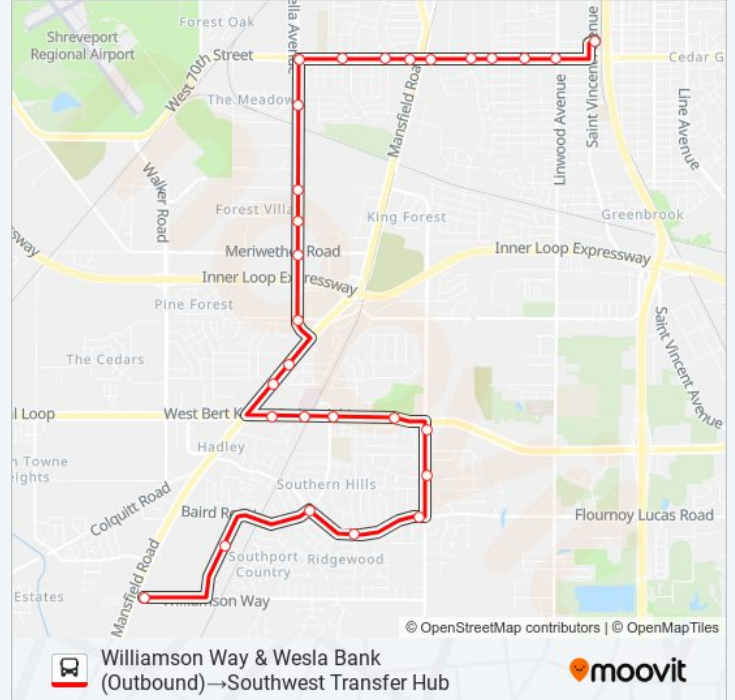

Jewella Ave & W. 70t St (Inbound)

W. 70th St & Elsie St (Inbound)

W.70th St & West Canal St (Inbound)

W.70th St & Mansfield Rd (Inbound)

W. 70th St & Southern Oaks Apts (Inbound)

W. 70th St & Wyngate Blvd (Inbound)

W. 70th St & Union St (Inbound)

W.70th St & Wallace Ave (Inbound)

W. 70th St & Linwood Ave (Inbound)

Southwest Transfer Hub

ROUTE 22 bus time schedules and route maps are available in an offline PDF at moovitapp.com. Use the [Moovit App](#) to see live bus times, train schedule or subway schedule, and step-by-step directions for all public transit in Shreveport, LA.

[About Moovit](#) • [MaaS Solutions](#) • [Supported Countries](#) • [Mooviter Community](#)

© 2024 Moovit - All Rights Reserved

Check Live Arrival Times