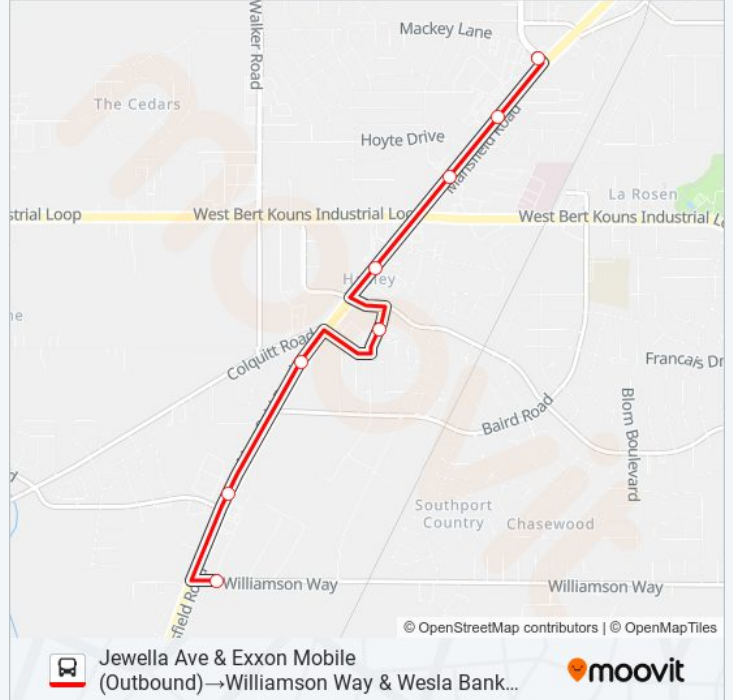

8 stops

[VIEW LINE SCHEDULE](#)

Jewella Ave & Exxon Mobile (Outbound)  
Mansfield Rd & Alkay Dr (Outbound)  
Mansfield Rd & Burger King (Outbound)  
Mansfield Rd & Truly Ln (Outbound)  
Mansfield Rd & Dmv (Outbound)  
Mansfield Rd & Tobacco Shop (Outbound)  
Mansfield Rd & Walmart (Outbound)  
Williamson Way & Wesla Bank (Outbound)

**ROUTE 22 bus Info**

**Direction:** Jewella Ave & Exxon Mobile  
(Outbound)→Williamson Way & Wesla Bank  
(Outbound)

**Stops:** 8

**Trip Duration:** 9 min

**Line Summary:**

**Direction: Southwest Transfer Hub→Williamson Way & Wesla Bank (Outbound)**  
 24 stops  
[VIEW LINE SCHEDULE](#)

- Southwest Transfer Hub
- W. 70th St & Linwood Ave (Outbound)
- W.70th St & Wallace Ave (Outbound)
- W.70th St & Union St (Outbound)
- W.70th St & Fox Creek Apts (Outbound)
- W.70th St & Rite Aid (Outbound)
- W.70th St & West Canal St (Outbound)
- W.70th St & Burke St (Outbound)
- W.70th St & Quilen St (Outbound)
- Jewella Ave & Family Dollar (Outbound)
- Jewella Ave & Valley View (Outbound)
- Jewella Ave & Westwood Elem (Outbound)
- Jewella Ave & Amelia Ave (Outbound)
- Jewella Ave & Silver Pines Blvd (Outbound)
- Jewella Ave & Meriwether Rd (Outbound)
- Jewella Ave & Eastern College (Outbound)
- Jewella Ave & Exxon Mobile (Outbound)
- Mansfield Rd & Alkay Dr (Outbound)

**ROUTE 22 bus Info**

**Direction:** Williamson Way & Wesla Bank (Outbound)→Southwest Transfer Hub

**Stops:** 28

**Trip Duration:** 28 min

**Line Summary:**

Jewella Ave & W. 70t St (Inbound)

W. 70th St & Elsie St (Inbound)