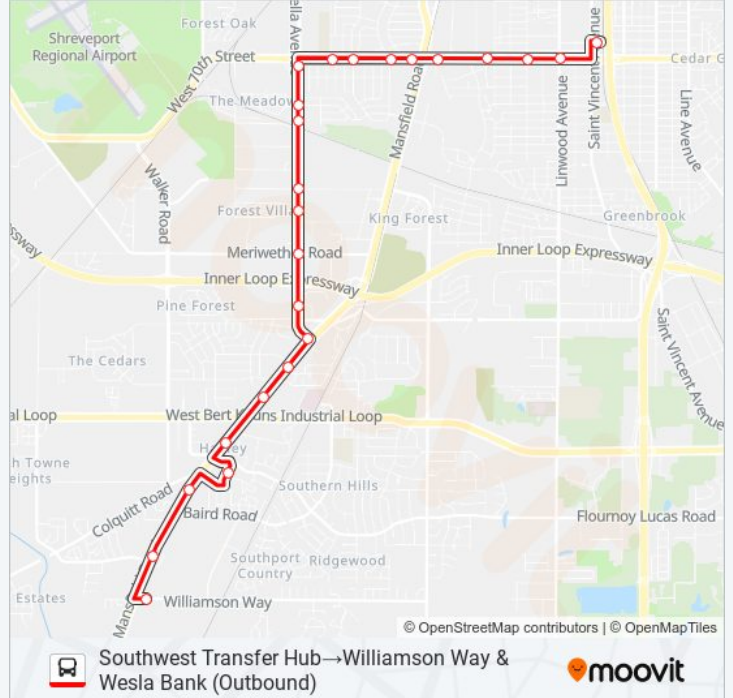

**ROUTE 22 bus Info**

**Direction:** Jewella Ave & Exxon Mobile  
(Outbound)→Williamson Way & Wesla Bank  
(Outbound)

**Stops:** 8

**Trip Duration:** 9 min

**Line Summary:**

**Direction: Southwest Transfer Hub→Williamson Way & Wesla Bank (Outbound)**  
 24 stops  
[VIEW LINE SCHEDULE](#)

**ROUTE 22 bus Info**

**Direction:** Southwest Transfer Hub→Williamson Way & Wesla Bank (Outbound)

**Stops:** 24

**Trip Duration:** 27 min

**Line Summary:**

- Mansfield Rd & Burger King (Outbound)
- Mansfield Rd & Truly Ln (Outbound)
- Mansfield Rd & Dmv (Outbound)
- Mansfield Rd & Tobacco Shop (Outbound)
- Mansfield Rd & Walmart (Outbound)
- Williamson Way & Wesla Bank (Outbound)

**Direction: Williamson Way & Wesla Bank (Outbound)→Southwest Transfer Hub**

28 stops

[VIEW LINE SCHEDULE](#)

- Williamson Way & Wesla Bank (Outbound)
- Interport Dr & Intermodal Dr (Inbound)
- Baird Rd & Crabapple Dr (Outbound)
- Crabapple Dr & Blom Blvd (Outbound)
- Crabapple Dr & Kingston Rd (Outbound)
- Kingston Rd & New London St
- Kingston Rd & Library (Outbound)
- Bert Kouns & Southern Hills Pk (Outbound)
- Bert Kouns & Baird Rd (Outbound)
- Bert Kouns & Wk South (Outbound)
- Bert Kouns & Whataburger
- Mansfield Rd & Hoyte (Inbound)
- Mansfield Rd & Alkay Dr (Inbound)
- Jewella Ave & Southside Dr (Inbound)
- Jewella Ave & Meriwether Rd (Inbound)
- Jewella Ave & Mccutchen Ave (Inbound)
- Jewella Ave & Amelia Ave (Inbound)
- Jewella Ave & Valleyview Dr (Inbound)

**ROUTE 22 bus Info**

**Direction:** Williamson Way & Wesla Bank (Outbound)→Southwest Transfer Hub

**Stops:** 28

**Trip Duration:** 28 min

**Line Summary:**

Jewella Ave & W. 70t St (Inbound)

W. 70th St & Elsie St (Inbound)