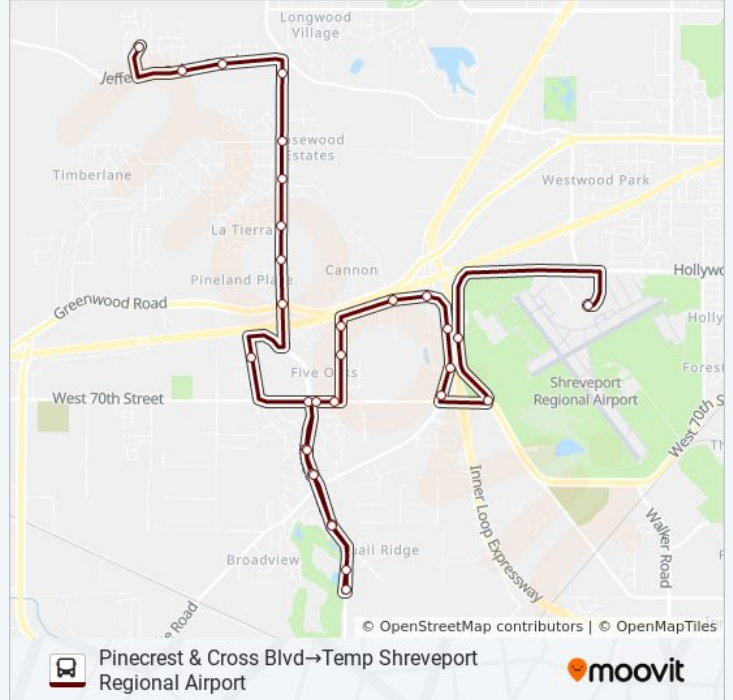

Direction: Pinecrest & Cross Blvd→Temp Shreveport Regional Airport

31 stops

[VIEW LINE SCHEDULE](#)

- Pinecrest & Cross Blvd
- Pines Rd & Twilight (Inbound)
- Pines Rd & Oak Park (Inbound)
- Pines Rd & Brookshire'S (Inbound)
- Pines Rd & Border Ln (Inbound)
- Pines Rd & Bill Crockrell (Inbound)
- Pines Rd & Tierra Dr (Inbound)
- Shreve Memorial Library - W. Shreveport Branch
- Pines Rd & Greenwood Rd (Inbound)
- Pines Rd Walmart (Inbound)
- W. 70th & Pines Rd (Inbound)
- Pines Rd & Ambleside (Inbound)
- Pines Rd & Doncaster (Inbound)
- Pines Rd & Master (Inbound)
- Huntington Park Golf Course (Inbound)
- Pines Rd & Quail Ridge Blvd (Inbound)
- Pines Rd & Masters Dr (Inbound)
- Pines Rd & Doncaster (Inbound)
- Pines Rd & Ambeside (Inbound)

ROUTE 25 bus Info

Direction: Pinecrest & Cross Blvd→Temp Shreveport Regional Airport

Stops: 31

Trip Duration: 36 min

Line Summary:

W. 70th St & Circle K (Inbound)

W.70th St & Red Fox Trl (Inbound)

Raspberry Ln & Huntington High (Inbound)

Meriwether Rd & W.70th St (Inbound)

Meriwether Rd & W. Perimeter Rd (Inbound)

Temp Shreveport Regional Airport

Direction: Temp Shreveport Regional Airport→Pinecrest & Cross Blvd

24 stops

[VIEW LINE SCHEDULE](#)

Temp Shreveport Regional Airport

W. Perimeter Rd & Meriwether Rd (Outbound)

W. 70th & Meriwether Rd (Outbound)

W.70th St & Buncombe Rd (Outbound)

Buncombe Rd & Westlake Village (Outbound)

Buncombe Rd & Centre (Outbound)