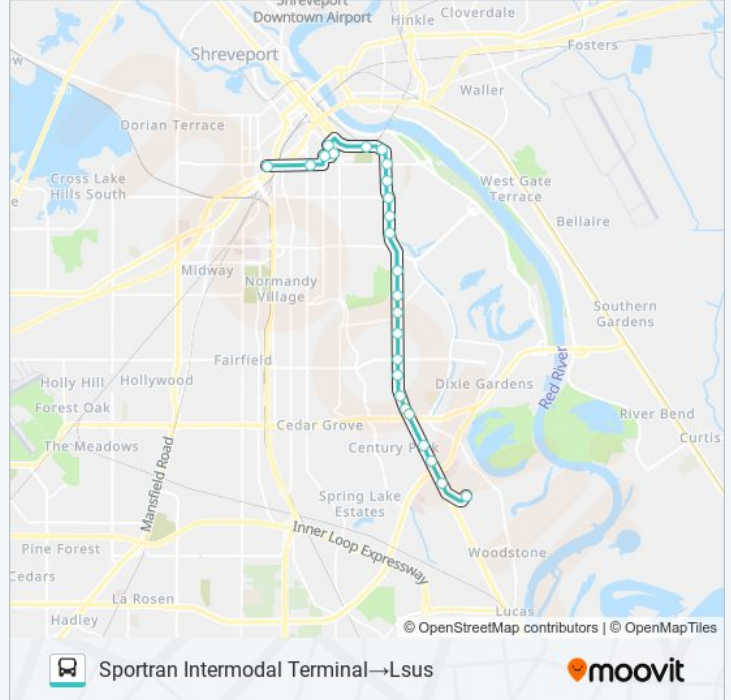

Youree Dr & E. Washington (Inbound)

Youree Dr & Dalzell St (Inbound)

Youree Dr & E. Olive St (Inbound)

Youree Dr & E. Herndon St (Inbound)

Youree Dr & Stoner Ave (Inbound)

Spring St & Juvenile Ct (Inbound)

Sportran Intermodal Terminal

Direction: Sportran Intermodal Terminal→Lsus

25 stops

[VIEW LINE SCHEDULE](#)

Sportran Intermodal Terminal

Stoner Ave & Louisiana Ave (Outbound)

Creswell Ave & Vine St (Outbound)

ROUTE 26 bus Info

Direction: Sportran Intermodal Terminal→Lsus

Stops: 25

Trip Duration: 27 min

Line Summary:

Youree Dr & Flodira St (Outbound)

Youree Dr & Gator Dr (Outbound)

Youree Dr & El Portrillo Restaurant (Outbound)

Youree Dr & Sams Club (Outbound)

Youree Dr & Dairy Queen (Outbound)

Youree Dr & Walmart (Outbound)

Lsus

ROUTE 26 bus time schedules and route maps are available in an offline PDF at moovitapp.com. Use the [Moovit App](#) to see live bus times, train schedule or subway schedule, and step-by-step directions for all public transit in Shreveport, LA.