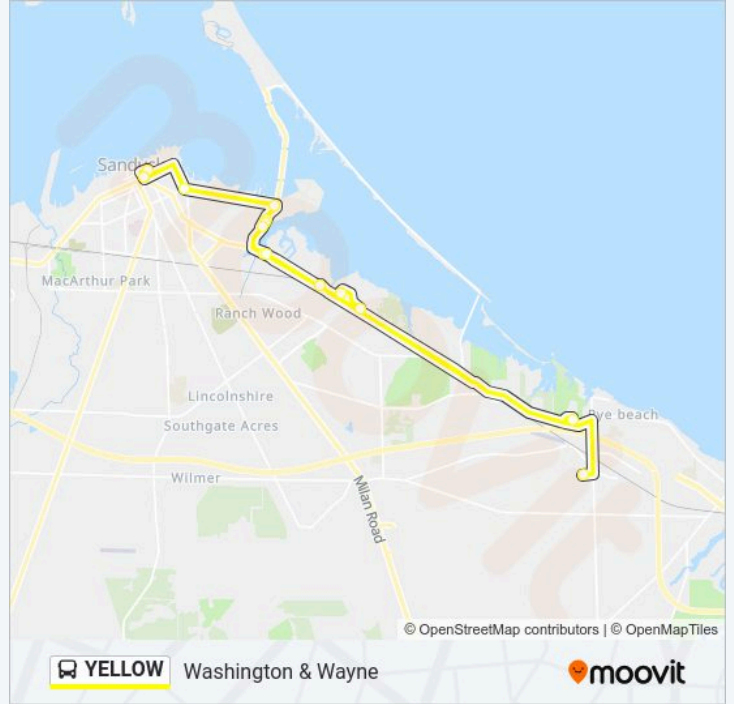

The YELLOW bus line Washington & Wayne has one route. For regular weekdays, their operation hours are:

(1) Washington & Wayne: 6:30 AM - 11:30 PM

Use the Moovit App to find the closest YELLOW bus station near you and find out when is the next YELLOW bus arriving.

### Direction: Washington & Wayne

21 stops

[VIEW LINE SCHEDULE](#)

- Washington & Wayne
- B.G.S.U. Building
- Meigs & Monroe
- First & Cedar Point Drive (Cp Dorms)
- Cedar Point Drive & Fifth (Dairy Queen)
- Cedar Point Express Hotel
- Castaway Bay
- Knights Inn
- Sports Force Park
- Cedar Point Sports Center
- Sawmill Creek Resort
- B.G.S.U. Firelands
- Sawmill Creek Resort
- Sports Force Park
- Cedar Point Sports Center
- Knights Inn
- Castaway Bay
- Cedar Point Drive & River Ave (Cp Express)
- First & Cedar Point Drive (Cp Dorms)
- Meigs & First
- Washington & Wayne

### YELLOW bus Time Schedule

Washington & Wayne Route Timetable:

Sunday	6:30 AM - 11:30 PM
Monday	6:30 AM - 11:30 PM
Tuesday	6:30 AM - 11:30 PM
Wednesday	6:30 AM - 11:30 PM
Thursday	6:30 AM - 11:30 PM
Friday	6:30 AM - 11:30 PM
Saturday	6:30 AM - 11:30 PM

### YELLOW bus Info

**Direction:** Washington & Wayne

**Stops:** 21

**Trip Duration:** 60 min

**Line Summary:**

YELLOW bus time schedules and route maps are available in an offline PDF at [moovitapp.com](https://moovitapp.com). Use the Moovit App to see live bus times, train schedule or subway schedule, and step-by-step directions for all public transit in Sandusky, OH.