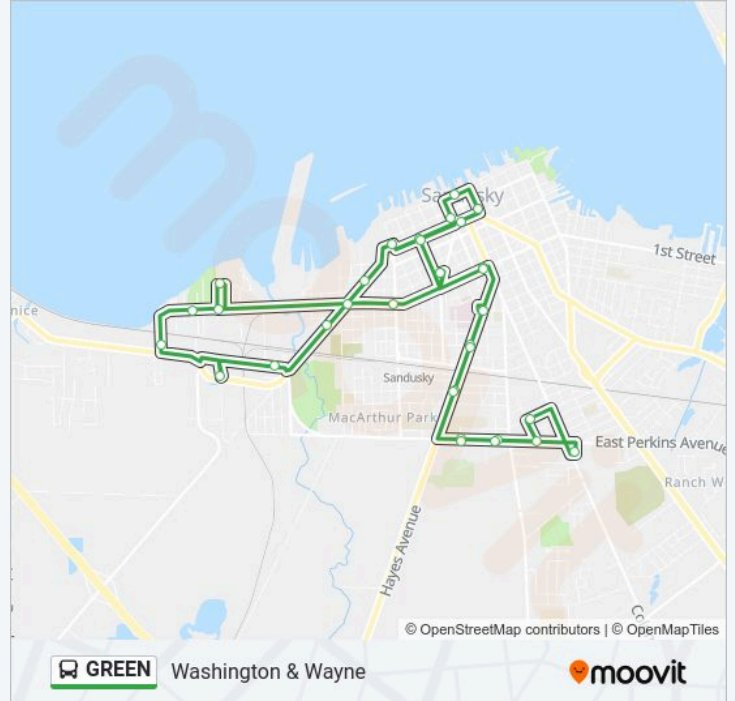

GREEN Line

Washington & Wayne

[Get The App](#)

The GREEN bus line Washington & Wayne has one route. For regular weekdays, their operation hours are:

(1) Washington & Wayne: 6:00 AM-7:00 PM

Use the Moovit App to find the closest GREEN bus station near you and find out when is the next GREEN bus arriving.

Direction: Washington & Wayne

35 stops

[VIEW LINE SCHEDULE](#)

- Washington & Wayne
- Columbus & Water
- Jackson & Washington
- Washington & Lawrence
- Lincoln & Shelby
- Tiffin & Clinton
- Dick's Carry-Out Liquor
- K&K Plaza
- Voa/Crossroads
- Edgewater (Tofts)
- Monroe (Lions Park)
- Erie County Health Department
- Monroe & Superior
- Monroe & Tiffin
- Monroe & Camp
- Madison & Lawrence
- Monroe & Columbus
- Firelands Regional Medical Center
- Hayes & Osborne
- Hayes & Peirce
- Perkins Flowerama

GREEN bus Info

Direction: Washington & Wayne

Stops: 35

Trip Duration: 59 min

Line Summary:

Perkins & Sherman

Post Office & Job And Family Services

Kroger West End

Washington & Lawrence

Washington (Boy With the Boot)

Washington & Wayne

GREEN bus time schedules and route maps are available in an offline PDF at moovitapp.com. Use the Moovit App to see live bus times, train schedule or subway schedule, and step-by-step directions for all public transit in Sandusky, OH.