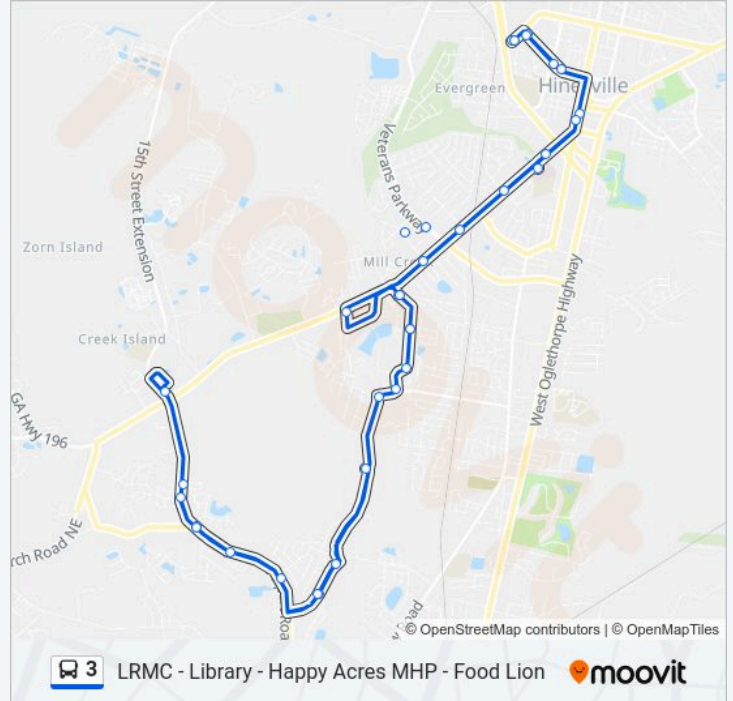

3 bus Info

Direction:

Stops: 34

Trip Duration: 83 min

Line Summary:

Happy Acres Mhp

St Catherines Subdivision Sb

St Catherines Subdivision 2 Sb

Willowbrook Subdivision

Ranger Joe's

3 bus time schedules and route maps are available in an offline PDF at [moovitapp.com](https://moovitapp.com). Use the Moovit App to see live bus times, train schedule or subway schedule, and step-by-step directions for all public transit in Hinesville, GA.