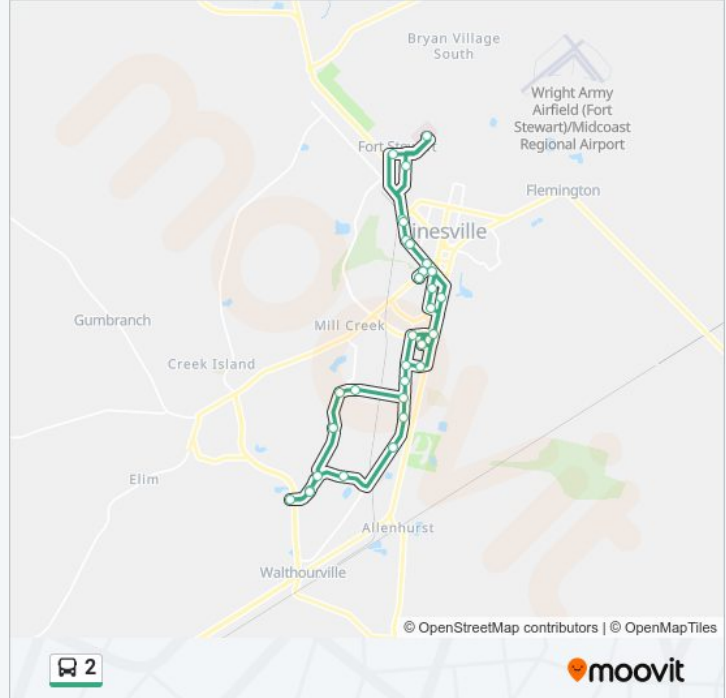

Shoppes at Hinesville

Kroger

Super Walmart

Ralph Quarterman Dr

Wedgewood Apts Sb

Eagles Landing Subdivision

Forest Lake Subdivision

Maybank Village Subdivision

St Catherines Subdivision Sb

St Catherines Subdivision 2 Sb

Savannah Tech

Crystal Lake Subdivision

Happy Acres Mhp

2 bus time schedules and route maps are available in an offline PDF at moovitapp.com. Use the [Moovit App](#) to see live bus times, train schedule or subway schedule, and step-by-step directions for all public transit in Hinesville, GA.

[About Moovit](#) • [MaaS Solutions](#) • [Supported Countries](#) • [Mooviter Community](#)

© 2024 Moovit - All Rights Reserved

Check Live Arrival Times