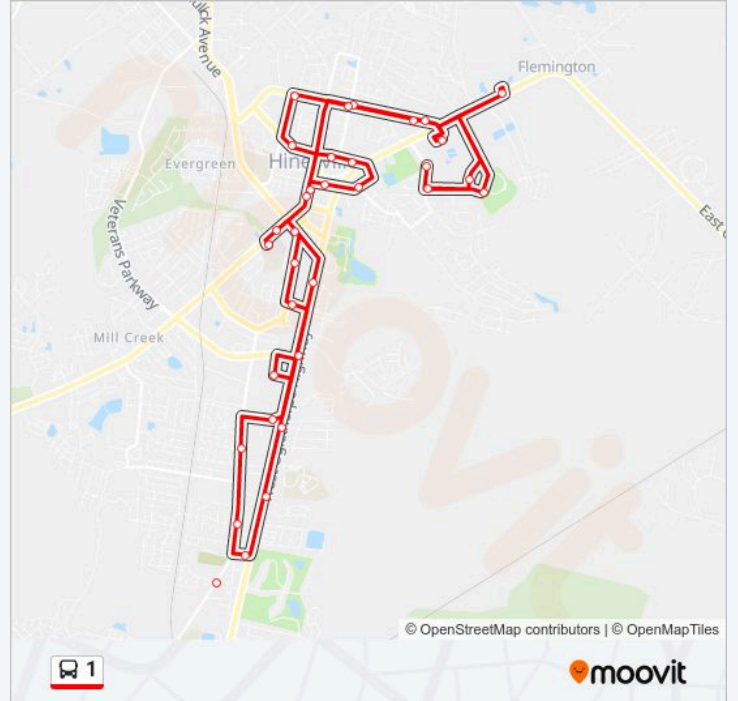

Dfcs

City Hall - Hinesville

Main Street Park

Parkway Plaza

Liberty Regional Medical Center

Shoppes at Hinesville

Kroger

Super Walmart

Ralph Quarterman Dr

Wedgewood Apts Sb

Eagles Landing Subdivision

Darsey Rd

Montclair Subdivision

Hines Estates Subdivision

Super Walmart

1 bus time schedules and route maps are available in an offline PDF at moovitapp.com. Use the Moovit App to see live bus times, train schedule or subway schedule, and step-by-step directions for all public transit in Hinesville, GA.

© 2024 Moovit - All Rights Reserved