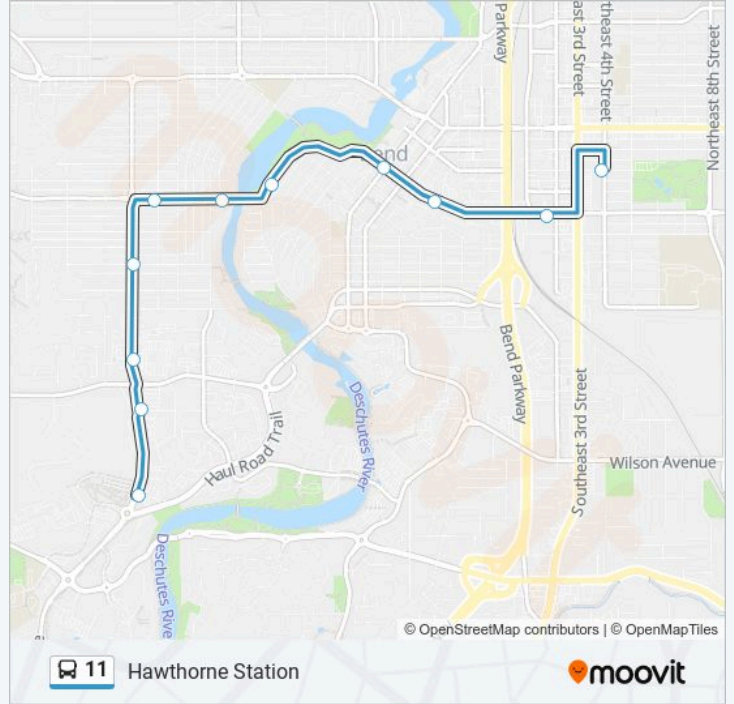

11 bus time schedules and route maps are available in an offline PDF at moovitapp.com. Use the Moovit App to see live bus times, train schedule or subway schedule, and step-by-step directions for all public transit in Bend-Redmond, OR.

© 2024 Moovit - All Rights Reserved