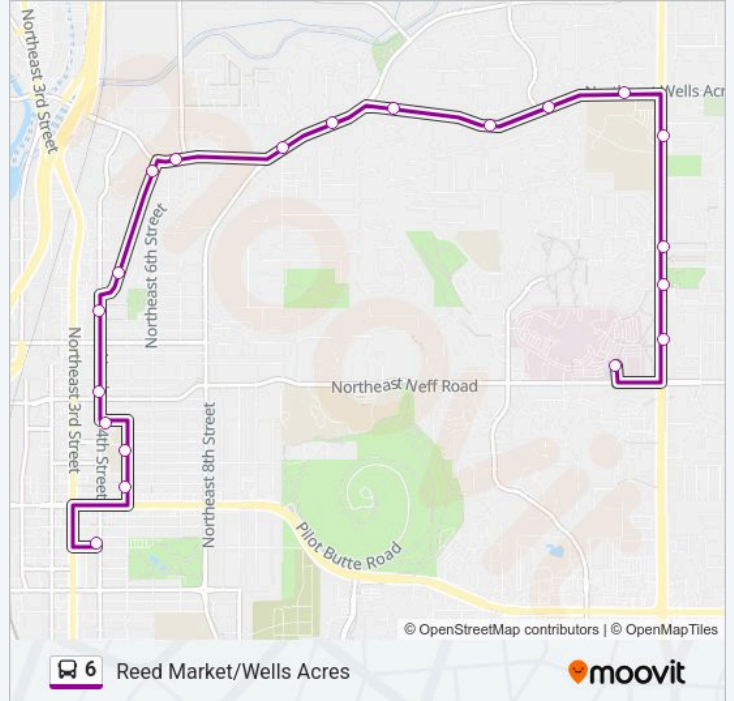

Direction: Hawthorne Station

20 stops

[VIEW LINE SCHEDULE](#)

- Medical Center Drive @ St. Charles Hospital (W)
- 27th Street @ Wichita Way (E)
- 27th Street @ Conners Avenue (E)
- 27th Street @ Yellow Ribbon Drive (E)
- 27th Street @ Faith Drive (E)
- Wells Acres Road @ Weeping Willow Drive (N)
- Wells Acres Road @ Purcell Boulevard (W)
- Wells Acres Road @ Cordata Drive (N)
- Wells Acres Road @ Village Court (N)
- Butler Market Road @ Sandy Drive (N)
- Butler Market Road @ Jones Road (W)
- Butler Market Road @ Boyd Acres Road (N)
- Studio Road @ Foxhollow (W)
- Studio Road @ Underwood Avenue (W)
- 4th Street @ Seward Avenue (W)
- 4th Street @ Olney Avenue (W)
- Norton Avenue @ 4th Street (S)
- 5th Street @ Marshall High School (W)
- 5th Street @ Kearney Avenue (W)
- Platform F @ Hawthorne Station

6 bus Info

Direction: Hawthorne Station

Stops: 20

Trip Duration: 15 min

Line Summary:

Direction: Reed Market / Wells Acre

22 stops

[VIEW LINE SCHEDULE](#)

- Platform F @ Hawthorne Station
- Franklin Avenue @ 6th Street (S)
- Franklin Avenue @ 9th Street (S)
- Bear Creek Road @ 13th Street (S)
- 15th Street @ Bear Creek Road (W)
- 15th Street @ Riviera Drive (W)
- 15th Street @ Wilson Avenue (W)
- 15th Street @ Larkspur Trail (W)
- Reed Market Road @ Newberry Drive (S)
- Reed Market Road @ Teakwood Drive (S)
- Reed Market Road @ Fargo Lane (S)
- Reed Market Road @ Orion Drive (S)
- 27th Street @ Reed Market Road (E)
- 27th Street @ Starlight Drive (E)
- 27th Street @ Chilliwack (E)
- 27th Street @ Bear Creek Road (E)
- 27th Street @ Highway 20 (E)
- 27th Street @ Grand Way (E)

6 bus Info

Direction: Reed Market / Wells Acre

Stops: 22

Trip Duration: 13 min

Line Summary: