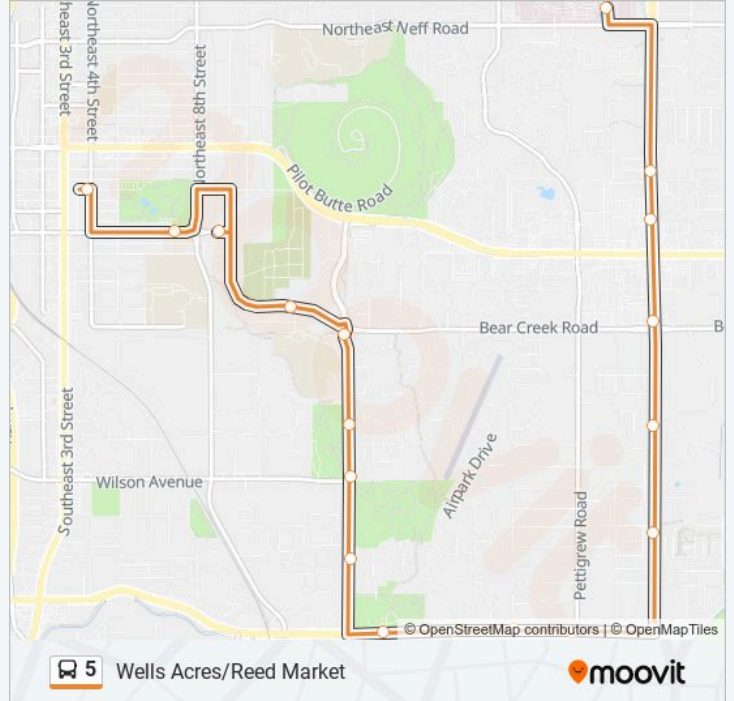

Direction: Hawthorne Station

19 stops

[VIEW LINE SCHEDULE](#)

- Medical Center Drive @ St. Charles Hospital (W)
- 27th Street @ Forum Drive (W)
- 27th Street @ Micks Drive (W)
- 27th Street @ Bear Creek Road (W)
- 27th Street @ Anne Lane (W)
- 27th Street @ Clairaway Avenue (W)
- 27th Street @ Reed Market Road (W)
- Reed Market Road @ Pettigrew Road (N)
- Reed Market Road @ Fargo Lane (N)
- Reed Market Road @ Teakwood Drive (N)
- Reed Market Road @ Bend Senior Center (N)
- 15th Street @ Bronzewood Avenue (E)
- 15th Street @ Wilson Avenue (E)
- 15th Street @ Riviera Drive (E)
- 15th Street @ Bear Creek Road (E)
- Bear Creek Road @ 13th Street (N)
- Franklin Avenue @ 9th Street (N)
- Franklin Avenue @ 7th Street (N)
- Hawthorne Station

5 bus Info

Direction: Hawthorne Station

Stops: 19

Trip Duration: 16 min

Line Summary:

Direction: Wells Acres To Reed Market

21 stops

[VIEW LINE SCHEDULE](#)

- Hawthorne Station
- 5th Street @ Kearney Avenue (E)
- Norton Avenue @ 4th Street (N)
- 4th Street @ Penn Avenue (E)
- 4th Street @ Seward Avenue (E)
- Studio Road @ Underwood Avenue (E)
- Studio Road @ Majesty Lane (E)
- Studio Road @ Butler Market Road (E)
- Butler Market Road @ Boyd Acres Road (S)
- Butler Market Road @ Jones Road (E)
- Butler Market Road @ Huettl Lane (S)
- Wells Acres Road @ Daggett Lane (S)
- Wells Acres Road @ Cordata Drive (S)
- Wells Acres Road @ Purcell Boulevard (E)
- Wells Acres Road @ Mvhs (S)
- 27th Street @ Jack Harris Stadium Mvhs (W)
- 27th Street @ Rosemary Drive (W)
- 27th Street @ Connors Avenue (W)

5 bus Info

Direction: Wells Acres To Reed Market

Stops: 21

Trip Duration: 19 min

Line Summary:

27th Street @ Wichita Way (W)

Neff Road @ St. Charles (N)

Medical Center Drive @ St. Charles Hospital (W)