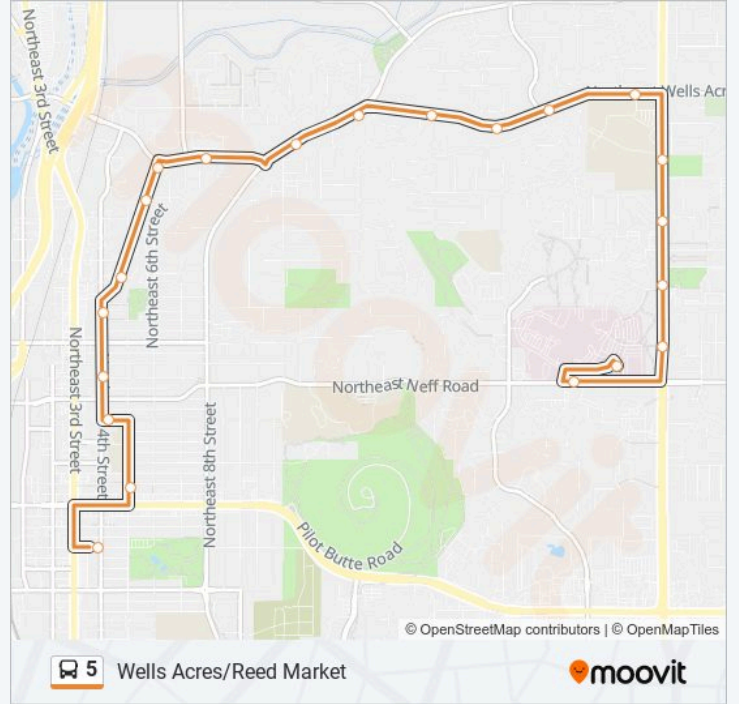

Direction: Hawthorne Station

19 stops

[VIEW LINE SCHEDULE](#)

- Medical Center Drive @ St. Charles Hospital (W)
- 27th Street @ Forum Drive (W)
- 27th Street @ Micks Drive (W)
- 27th Street @ Bear Creek Road (W)
- 27th Street @ Anne Lane (W)
- 27th Street @ Clairaway Avenue (W)
- 27th Street @ Reed Market Road (W)
- Reed Market Road @ Pettigrew Road (N)
- Reed Market Road @ Fargo Lane (N)
- Reed Market Road @ Teakwood Drive (N)
- Reed Market Road @ Bend Senior Center (N)
- 15th Street @ Bronzewood Avenue (E)
- 15th Street @ Wilson Avenue (E)
- 15th Street @ Riviera Drive (E)
- 15th Street @ Bear Creek Road (E)
- Bear Creek Road @ 13th Street (N)
- Franklin Avenue @ 9th Street (N)
- Franklin Avenue @ 7th Street (N)
- Hawthorne Station

5 bus Info

Direction: Wells Acres To Reed Market

Stops: 21

Trip Duration: 19 min

Line Summary:

27th Street @ Wichita Way (W)

Neff Road @ St. Charles (N)

Medical Center Drive @ St. Charles Hospital (W)