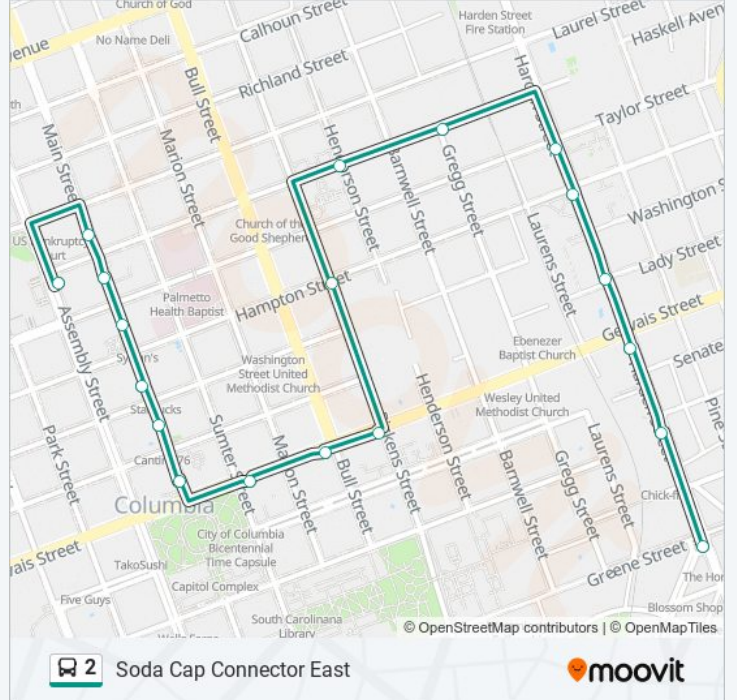

## Soda Cap Connector East

Get The App

The 2 bus line (Soda Cap Connector East) has 2 routes. For regular weekdays, their operation hours are:  
 (1) Five Points: 9:00 AM - 6:00 PM (2) Five Points: 9:15 AM - 6:15 PM  
 Use the Moovit App to find the closest 2 bus station near you and find out when is the next 2 bus arriving.

**Direction: Five Points**  
 13 stops  
[VIEW LINE SCHEDULE](#)

- Harden Greene South (Fountain @ Five Points)
- Blossom & Harden West
- Saluda & Greene North
- Blossom Laurens West
- Greene Barnwell West
- Greene Pickens West (U Of Sc College Of Nursing)
- Pickens Pendleton North
- Pickens Senate North
- Gervais Bull West
- Gervais St And Sumter West
- Assembly Gervais North (Capitol Center)
- Assembly & Hampton North
- Assembly Blanding North (Post Office / Finlay Park)

### 2 bus Info

**Direction:** Five Points  
**Stops:** 13  
**Trip Duration:** 9 min  
**Line Summary:**

**Direction: Five Points**

19 stops

[VIEW LINE SCHEDULE](#)

- Assembly Blanding North (Post Office / Finlay Park)
- Main Laurel South (Main St. District)
- Main Blanding South
- Main Taylor South (Museum Of Art)
- Main & Hampton South
- Main Lady South
- Main Gervais South
- Gervais Sumter East
- Gervais Bull East
- Gervais Pickens East (U Of Sc Law)
- Pickens Hampton North
- Hampton-Preston/Robert Mills East
- Gregg Blanding East
- Harden Taylor South (Benedict / Allen)
- Harden Hampton South (Richland County Admin)
- Harden Lady South
- Harden Gervais South (Five Points District)
- Harden Pendleton South

**2 bus Info**

**Direction:** Five Points

**Stops:** 19

**Trip Duration:** 15 min

**Line Summary:**

2 bus time schedules and route maps are available in an offline PDF at [moovitapp.com](https://moovitapp.com). Use the [Moovit App](#) to see live bus times, train schedule or subway schedule, and step-by-step directions for all public transit in Columbia, SC.