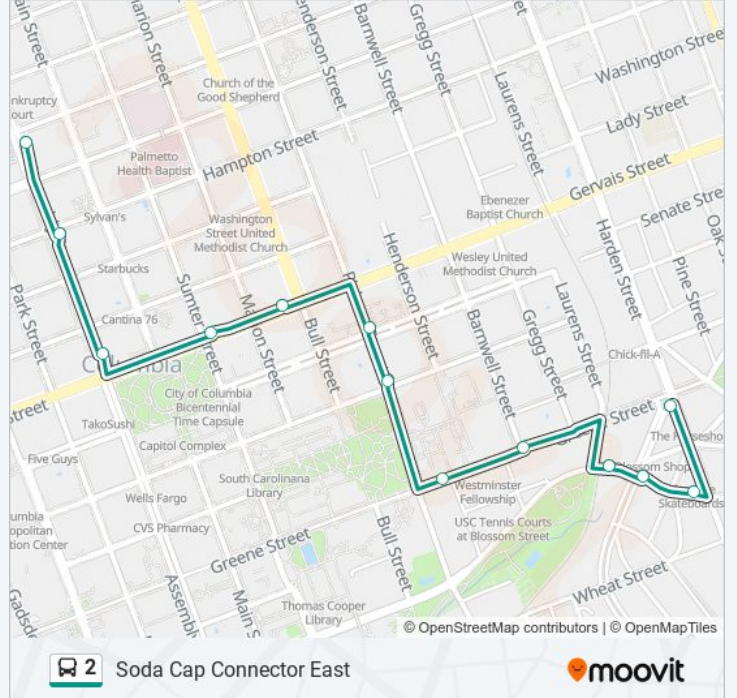

## Soda Cap Connector East

Get The App

The 2 bus line (Soda Cap Connector East) has 2 routes. For regular weekdays, their operation hours are:  
 (1) Five Points: 9:00 AM - 6:00 PM (2) Five Points: 9:15 AM - 6:15 PM  
 Use the Moovit App to find the closest 2 bus station near you and find out when is the next 2 bus arriving.

**Direction: Five Points**  
 13 stops  
[VIEW LINE SCHEDULE](#)

- Harden Greene South (Fountain @ Five Points)
- Blossom & Harden West
- Saluda & Greene North
- Blossom Laurens West
- Greene Barnwell West
- Greene Pickens West (U Of Sc College Of Nursing)
- Pickens Pendleton North
- Pickens Senate North
- Gervais Bull West
- Gervais St And Sumter West
- Assembly Gervais North (Capitol Center)
- Assembly & Hampton North
- Assembly Blanding North (Post Office / Finlay Park)

### 2 bus Info

**Direction:** Five Points  
**Stops:** 13  
**Trip Duration:** 9 min  
**Line Summary:**

**Direction: Five Points**

19 stops

[VIEW LINE SCHEDULE](#)

- Assembly Blanding North (Post Office / Finlay Park)
- Main Laurel South (Main St. District)
- Main Blanding South
- Main Taylor South (Museum Of Art)
- Main & Hampton South
- Main Lady South
- Main Gervais South
- Gervais Sumter East
- Gervais Bull East
- Gervais Pickens East (U Of Sc Law)
- Pickens Hampton North
- Hampton-Preston/Robert Mills East
- Gregg Blanding East
- Harden Taylor South (Benedict / Allen)
- Harden Hampton South (Richland County Admin)
- Harden Lady South
- Harden Gervais South (Five Points District)
- Harden Pendleton South

**2 bus Info**

**Direction:** Five Points

**Stops:** 19

**Trip Duration:** 15 min

**Line Summary:**

2 bus time schedules and route maps are available in an offline PDF at [moovitapp.com](https://moovitapp.com). Use the [Moovit App](#) to see live bus times, train schedule or subway schedule, and step-by-step directions for all public transit in Columbia, SC.