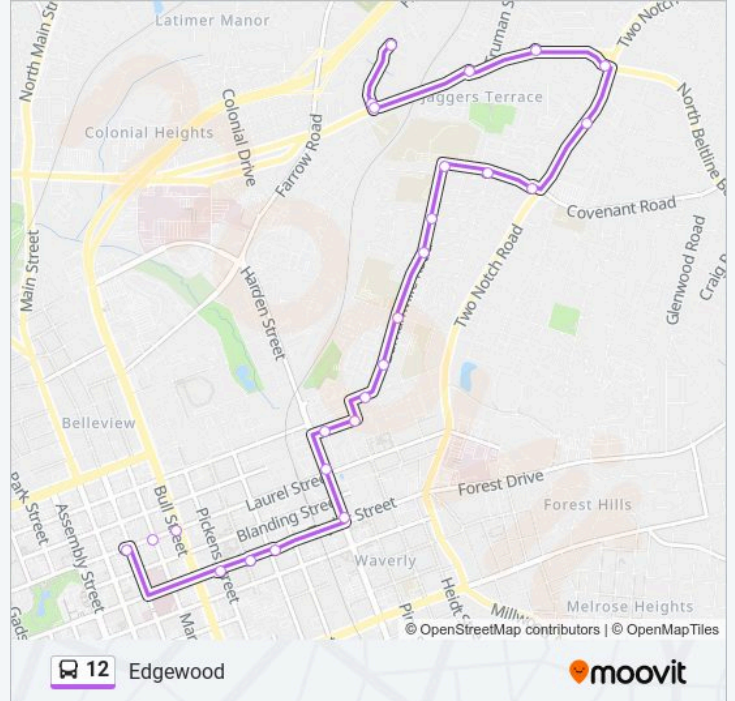

### Direction: Colony Apartments

25 stops

[VIEW LINE SCHEDULE](#)

- Laurel Sumter East
- Laurel Marion East
- Laurel Bull East
- Taylor Pickens East
- Taylor Henderson East
- Taylor Barnwell East
- Harden Taylor North
- Harden Laurel North
- Read Harden East
- Read Oak East
- Elmwood Henry East
- Barhamville Elmira North
- Barhamville Chestnut North
- Barhamville Louisa North
- Barhamville St. Louis North
- Barhamville Germany North
- Germany Waites East
- Germany Two Notch East
- Two Notch Victory North
- Beltline Two Notch West
- Beltline Boone West

### 12 bus Info

**Direction:** Colony Apartments

**Stops:** 25

**Trip Duration:** 19 min

**Line Summary:**

Beltline Edison West

Beltline Bailey West

Bailey & Beltline North

Bailey Midblock North

**Direction: Comet Central Transit Center**

33 stops

[VIEW LINE SCHEDULE](#)

Bailey Midblock North

Bailey & Beltline Blvd South

Beltline Railroad East

Beltline English East

Beltline Truman East

Beltline English II East

Beltline Boone East

Beltline Two Notch East

Two Notch Auburn South

Two Notch Victory South

Two Notch Van Heise South

Two Notch Road @ Crescent Hill