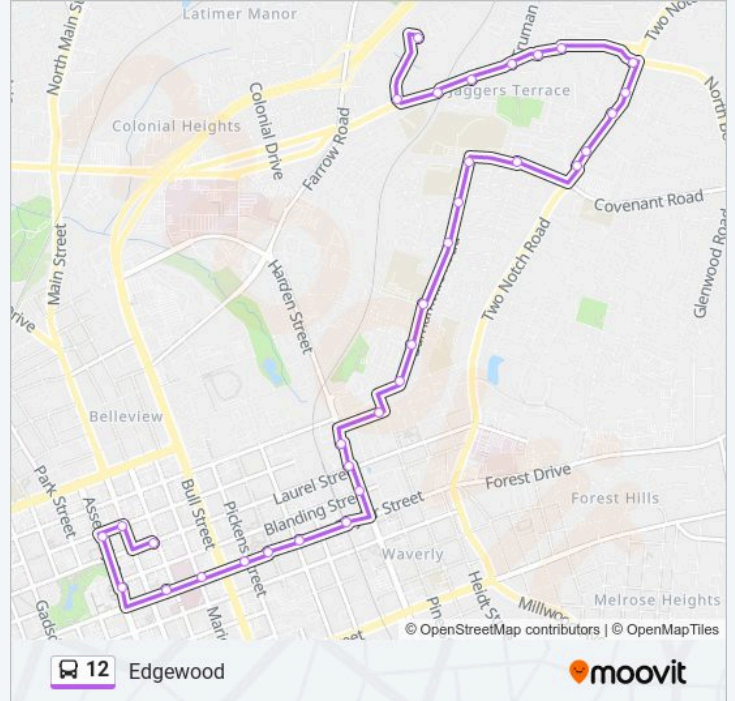

### 12 bus Info

**Direction:** Colony Apartments

**Stops:** 25

**Trip Duration:** 19 min

**Line Summary:**

Beltline Edison West

Beltline Bailey West

Bailey & Beltline North

**12 bus Info**

**Direction:** Comet Central Transit Center

**Stops:** 33

**Trip Duration:** 23 min

**Line Summary:**

Barhamville Elmwood South

Read Oak West

Harden Firestation South

Harden Laurel South

Harden Blanding South

Taylor Rr Tracks West

Taylor Barnwell West

Taylor Henderson West

Taylor Pickens West

Taylor Marion West

Taylor Main West

Assembly Blanding North (Post Office / Finlay Park)

Assembly Richland North

Richland Main East

Laurel Sumter East

12 bus time schedules and route maps are available in an offline PDF at [moovitapp.com](https://moovitapp.com). Use the Moovit App to see live bus times, train schedule or subway schedule, and step-by-step directions for all public transit in Columbia, SC.