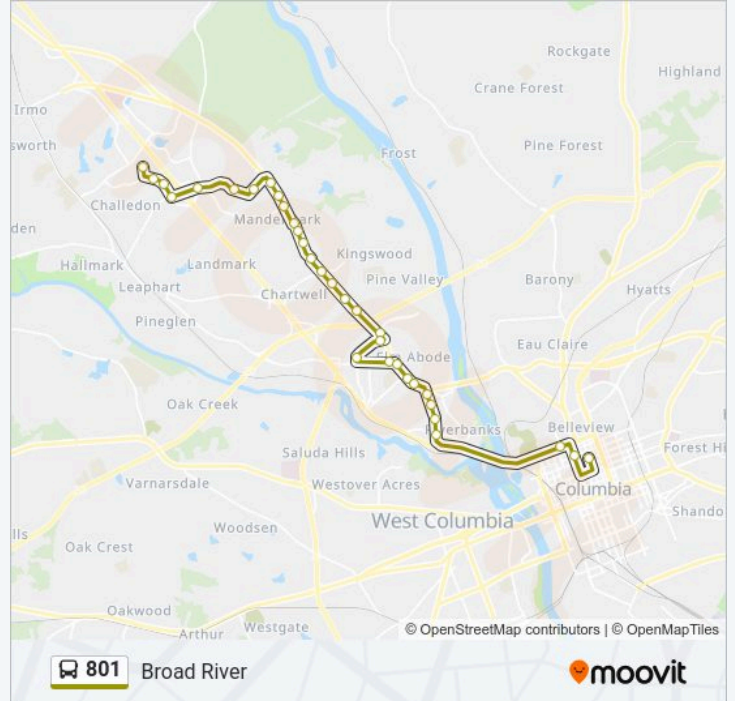

801 bus Info

Direction: Harbison Walmart Superstop

Stops: 32

Trip Duration: 44 min

Line Summary:

Broad Huffstetler North

Broad Piney Woods North

Broad Newnham North

Broad Cactus North

Piney Wynn West

Piney Faulkland West

Piney Fernandina West

Piney Bower West

Bower Saturn North

Bower Parkway @ Sams Club

Harbison Walmart

Direction: Comet Central Via Broad River, Greystone, Elmwood

28 stops

[VIEW LINE SCHEDULE](#)

Harbison Walmart

Park Terrace Harbison North

Harbison Parkridge East

Harbison Hillpine East

Harbison Broad North

801 bus Info

Direction: Comet Central Via Broad River, Greystone, Elmwood

Stops: 28

Trip Duration: 32 min

Line Summary:

Broad Longcreek South

Dutch Square @ Broad River Superstop

Broad Bush South