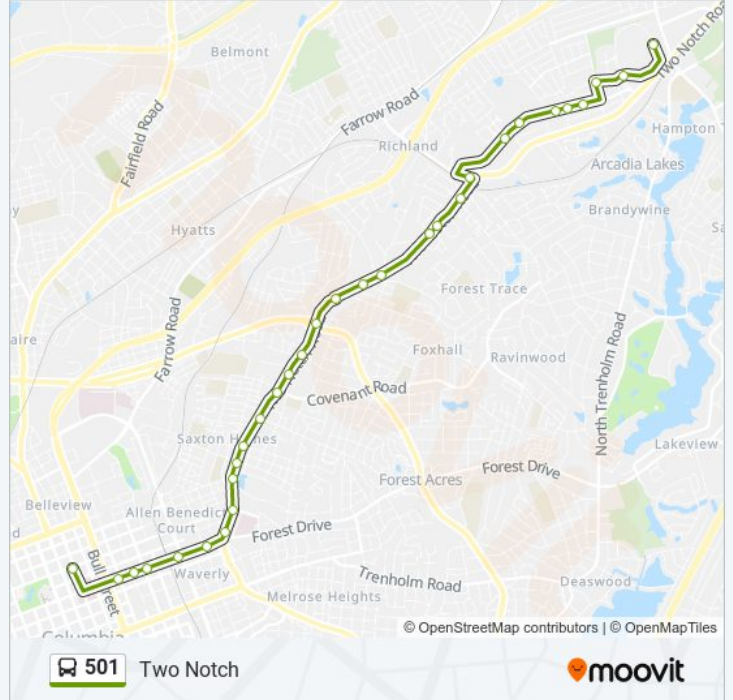

### Direction: Columbia Place Mall Superstop Via Two Notch, Shakespeare Rd.

31 stops

[VIEW LINE SCHEDULE](#)

Sumter Laurel South

Taylor Pickens East

Taylor Henderson East

Taylor Barnwell East

Taylor Harden East

### 501 bus Time Schedule

Columbia Place Mall Superstop Via Two Notch, Shakespeare Rd. Route Timetable:

Sunday	6:20 AM - 9:20 PM
Monday	5:48 AM - 9:18 PM
Tuesday	5:48 AM - 9:18 PM
Wednesday	5:48 AM - 9:18 PM
Thursday	5:48 AM - 9:18 PM
Friday	5:48 AM - 9:18 PM
Saturday	6:20 AM - 9:20 PM

### 501 bus Info

**Direction:** Columbia Place Mall Superstop Via Two Notch, Shakespeare Rd.

**Stops:** 31

**Trip Duration:** 22 min

**Line Summary:**

Two Notch Bayview North  
 Two Notch Pinestraw North  
 Fontaine Two Notch West  
 Shakespeare Carlton North  
 Shakespeare 6000 North  
 Shakespeare Humphrey East  
 Shakespeare Judy East  
 Shakespeare Collins East  
 Roof Faust North  
 Faust Columbia Mall East  
 Columbia Place Mall

**Direction: Comet Central Via Two Notch**

37 stops

[VIEW LINE SCHEDULE](#)

Columbia Place Mall  
 Columbia Faust South  
 Two Notch Crossland West  
 Two Notch Raymond West  
 Two Notch Rd & Risley West  
 Two Notch Bella West  
 Two Notch Rcsd West  
 Two Notch Albritton South  
 Two Notch Ferrell South  
 Two Notch Baldwin South  
 Two Notch Cushman South  
 Two Notch Blume South  
 Two Notch Windover South  
 Two Notch Road & Beltline South  
 Two Notch Auburn South  
 Two Notch Victory South  
 Two Notch Van Heise South  
 Two Notch Road @ Crescent Hill