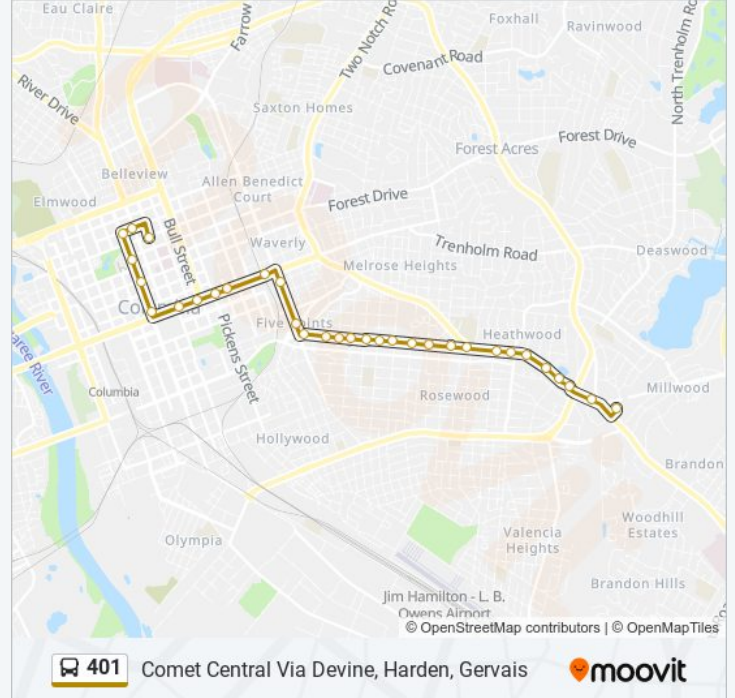

Use the Moovit App to find the closest 401 bus station near you and find out when is the next 401 bus arriving.

Direction: Comet Central Via Devine, Harden, Gervais

32 stops

[VIEW LINE SCHEDULE](#)

- Crowson Road
- Devine Cross Hill West
- Devine Beltline West
- Devine Kalmia West
- Devine Poinsettia West
- Devine Abelia West
- Devine Kilbourne West
- Devine Sweetbriar West
- Devine Millwood West
- Devine Amherst West
- Devine Sims West
- Devine Holly West
- Devine Maple West
- Devine Woodrow West
- Devine King West
- Devine Queen West
- Devine Meadows West
- Devine Heidt West
- Devine Santee West
- Harden Greene North

401 bus Info

Direction: Comet Central Via Devine, Harden, Gervais

Stops: 32

Trip Duration: 20 min

Line Summary:

Harden Senate North

Gervais St And Laurens West

Gervais Henderson West

Gervais Pickens West

Gervais Bull West

Gervais St And Sumter West

Assembly Gervais North (Capitol Center)

Assembly & Hampton North

Assembly Blanding North (Post Office / Finlay Park)

Assembly Richland North

Richland Main East

Sumter Laurel South

Direction: Crowson Road Superstop Via Gervais, Harden, Devine

31 stops

[VIEW LINE SCHEDULE](#)

Sumter Laurel South

Sumter Taylor South

Sumter Hampton South