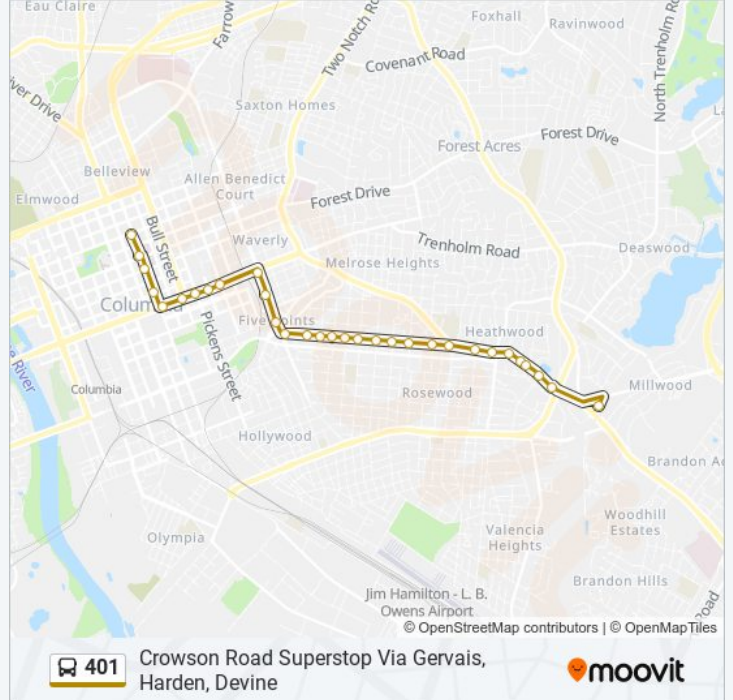

Richland Main East

Sumter Laurel South

Direction: Crowson Road Superstop Via Gervais, Harden, Devine

31 stops

[VIEW LINE SCHEDULE](#)

Sumter Laurel South

Sumter Taylor South

Sumter Hampton South

Harden Greene South (Fountain @ Five Points)

Devine Harden East

Devine Heidt East

Devine Meadow East

Devine Queen East

401 bus Time Schedule

Crowson Road Superstop Via Gervais, Harden, Devine Route Timetable:

Sunday	6:20 AM - 8:20 PM
Monday	6:20 AM - 8:20 PM
Tuesday	6:20 AM - 8:20 PM
Wednesday	6:20 AM - 8:20 PM
Thursday	6:20 AM - 8:20 PM
Friday	6:20 AM - 8:20 PM
Saturday	6:20 AM - 8:20 PM

401 bus Info

Direction: Crowson Road Superstop Via Gervais, Harden, Devine

Stops: 31

Trip Duration: 23 min

Line Summary:

- Devine King East
- Devine Woodrow East
- Devine Maple East
- Devine Holly East
- Devine Sims East
- Devine Amherst East
- Devine Millwood East
- Devine Bonham East
- Devine Kilbourne East
- Devine Abelia East
- Devine Kawana East
- Devine Poinsettia East
- Devine Kalmia East
- Devine Beltline East
- Crowson Road