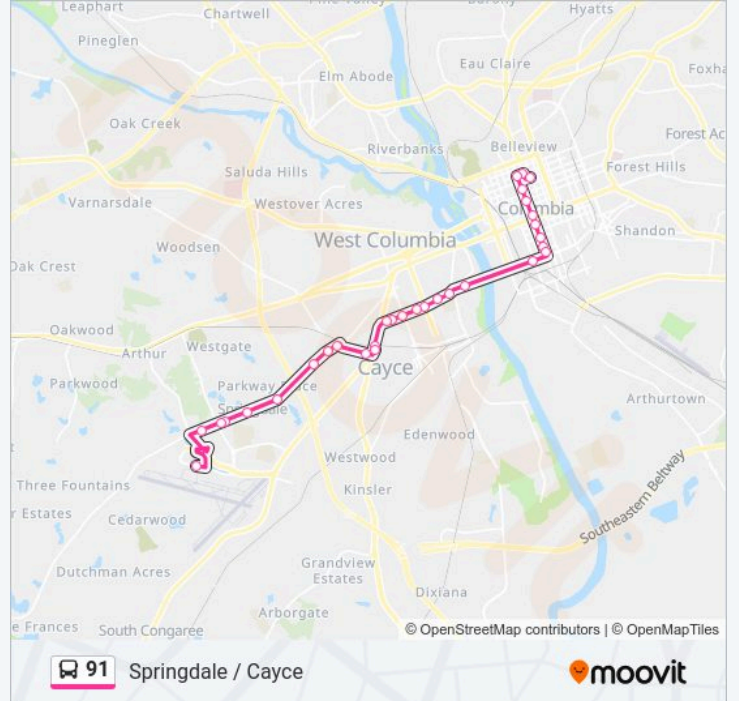

Knox 7th East

Knox State East

Knox Axtel East

Blossom Gadsden East

Assembly Blossom North

Assembly Greene North (U Of Sc Business)

Assembly College North

Assembly Senate North (State House)

Assembly Gervais North (Capitol Center)

Assembly & Hampton North

Assembly Blanding North (Post Office / Finlay Park)

Assembly Richland North

Richland Main East

Laurel Sumter East

91 bus time schedules and route maps are available in an offline PDF at moovitapp.com. Use the Moovit App to see live bus times, train schedule or subway schedule, and step-by-step directions for all public transit in Columbia, SC.

© 2025 Moovit - All Rights Reserved