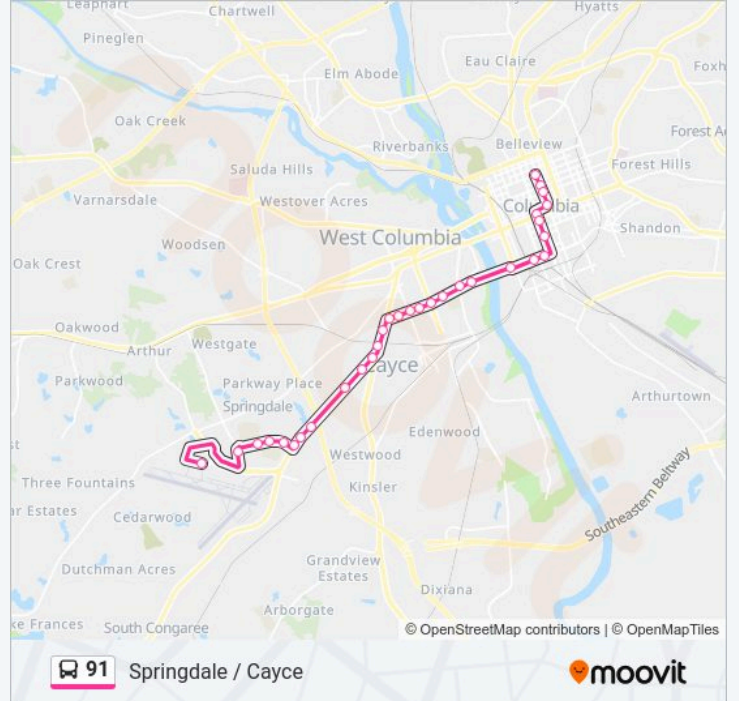

**91 bus Info**

**Direction:** Mtc - Airport Campus / Columbia Metropolitan Airport

**Stops:** 31

**Trip Duration:** 29 min

**Line Summary:**

Airport 1638 Airport South

Airport Glenn South

Airport Sox South

Edmund Tarrytown West

Edmund Branch West

Edmund Lownsdale South

Boston Kitty West

Boston High West

Boston Campus West

Lexington Midlands South

Columbia Metropolitan Airport

**Direction: Comet Central Via Airport Blvd, Knox Abbott**

31 stops

[VIEW LINE SCHEDULE](#)

Columbia Metropolitan Airport

Platt Banny North

Platt Lexington North

Platt Shasta North

Platt Lown North

**91 bus Info**

**Direction:** Comet Central Via Airport Blvd, Knox Abbott

**Stops:** 31

**Trip Duration:** 24 min

**Line Summary:**

Knox 7th East

Knox State East

Knox Axtel East