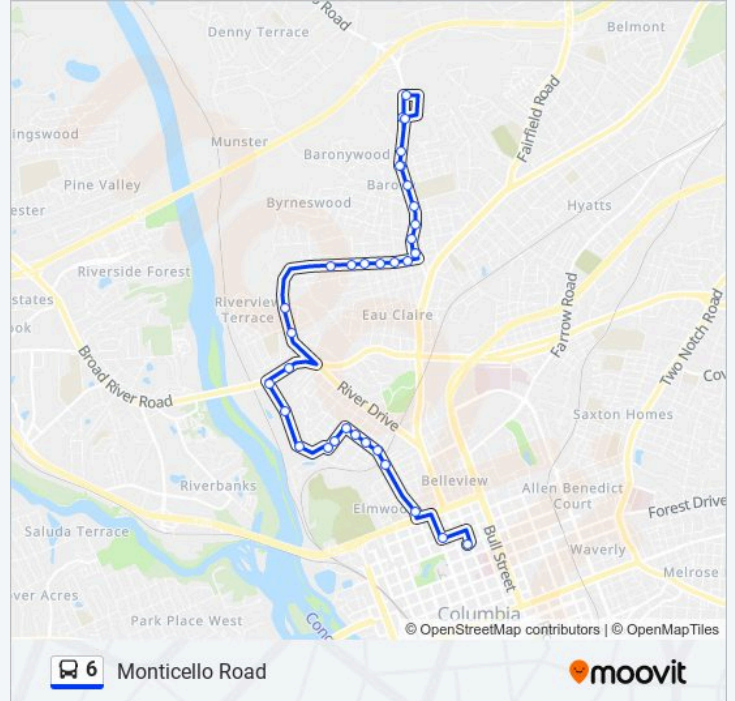

Direction: Killian Road Walmart Superstop

30 stops

[VIEW LINE SCHEDULE](#)

- Monticello Club South
- Ridgewood Lakeside South
- Lakeside Hulda West
- Lakeside Catherine West
- Catherine Miriam South
- Wildsmere Euclid East
- Wildsmere Eunice East
- Wildsmere Palmetto East
- Wildwood Abingdon West
- Wildwood Mildred West
- Pineneedle 423 West
- Pineneedle 328 West
- Pineneedle Woodridge West
- Woodridge Duke South
- Clement Mcrae South
- Clement River South
- River Pearl West
- Lucius River South
- Lucius Marlboro South
- Lucius Midblock South
- Lindsay Northwood South

6 bus Info

Direction: Monticello Road

Stops: 33

Trip Duration: 25 min

Line Summary:

Duke Abingdon East

Duke Palmetto East

Duke Ridgewood East

Duke Lamar East

Monticello Duke North

Monticello Wildwood North

Monticello Joan North

Monticello Lakeside North

Monticello Elliot North

Monticello Dixie North

Ridgeway Lewis North

Ridgeway Lawton North

Ridgedale Monticello West

Monticello Lawton South

Monticello Club South

6 bus time schedules and route maps are available in an offline PDF at moovitapp.com. Use the Moovit App to see live bus times, train schedule or subway schedule, and step-by-step directions for all public transit in Columbia, SC.