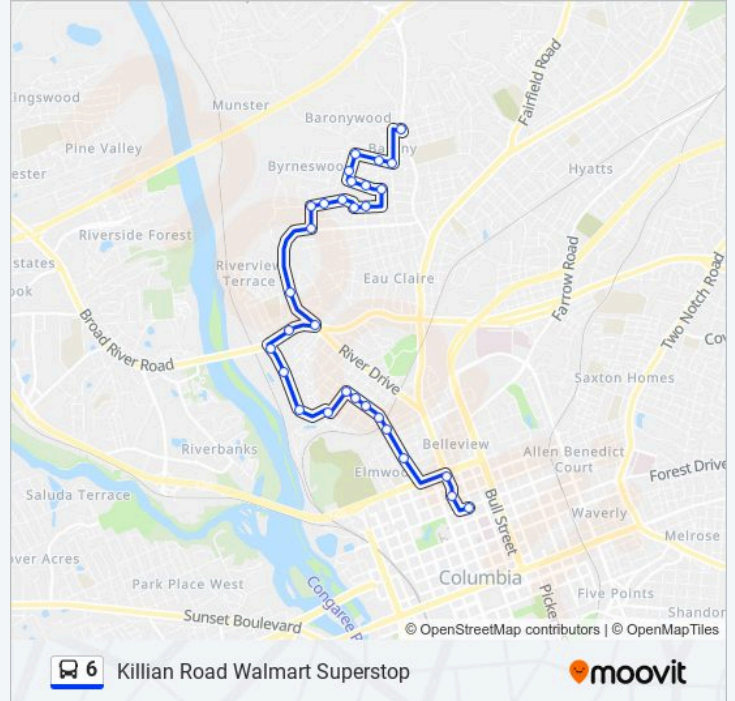

Direction: Killian Road Walmart Superstop

30 stops

[VIEW LINE SCHEDULE](#)

- Monticello Club South
- Ridgewood Lakeside South
- Lakeside Hulda West
- Lakeside Catherine West
- Catherine Miriam South
- Wildsmere Euclid East
- Wildsmere Eunice East
- Wildsmere Palmetto East
- Wildwood Abingdon West
- Wildwood Mildred West
- Pineneedle 423 West
- Pineneedle 328 West
- Pineneedle Woodridge West
- Woodridge Duke South
- Clement Mcrae South
- Clement River South
- River Pearl West
- Lucius River South
- Lucius Marlboro South
- Lucius Midblock South
- Lindsay Northwood South

6 bus Info

Direction: Killian Road Walmart Superstop

Stops: 30

Trip Duration: 22 min

Line Summary:

Northwood Park East
 Park Florence South
 Park Union South
 Park Beaufort South
 Park Barrett South
 Park Aiken South
 Main Elmwood South
 Main Richland South
 Laurel Sumter East

Direction: Monticello Road

33 stops

[VIEW LINE SCHEDULE](#)

Laurel Sumter East
 Richland Assembly West
 Park St & Elmwood Ave North
 Park Barrett North
 Park Beaufort North
 Park Union North
 Park Florence North
 Park Northwood North
 Northwood Gadsden West
 Lindsay Northwood North
 Lucius Midblock North
 Lucius Marlboro North
 Lucius River North
 River Pearl East
 Clement Aberdeen North
 Clement Ardincaple North
 Duke Ronnie East
 Duke Mildred East

6 bus Info

Direction: Monticello Road

Stops: 33

Trip Duration: 25 min

Line Summary:

Duke Abingdon East

Duke Palmetto East

Duke Ridgewood East