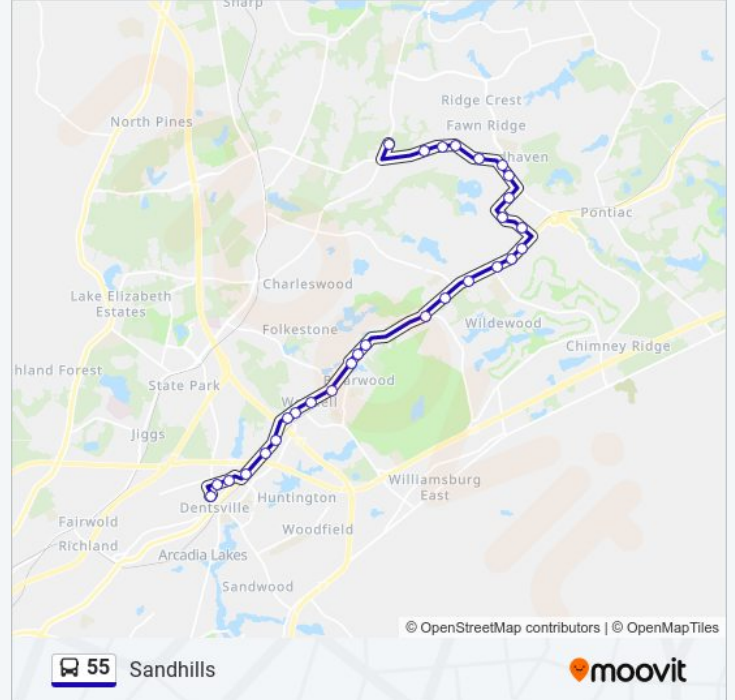

**55 bus Info**

**Direction:** Columbia Place Mall Superstop Via Two Notch

**Stops:** 35

**Trip Duration:** 36 min

**Line Summary:**

Two Notch Wildewood South

Two Notch Evergreen South

Two Notch Polo South

**Stops:** 29

**Trip Duration:** 36 min

**Line Summary:**

Two Notch Evergreen North

Two Notch Wildewood North

Two Notch Sparkleberry North

Two Notch Valhalla North

Two Notch 10200 North

Fashion Forum West

Fashion & Across R2i2 West

Fashion Town Center North

Clemson & N. Spring West

Clemson Summit West

Clemson & Across Rainsborough West

Clemson & Carriage Oaks West

Clemson & Worthington West

Clemson & Wellington Place West

Hardscrabble & Bush North

55 bus time schedules and route maps are available in an offline PDF at [moovitapp.com](https://moovitapp.com). Use the Moovit App to see live bus times, train schedule or subway schedule, and step-by-step directions for all public transit in Columbia, SC.