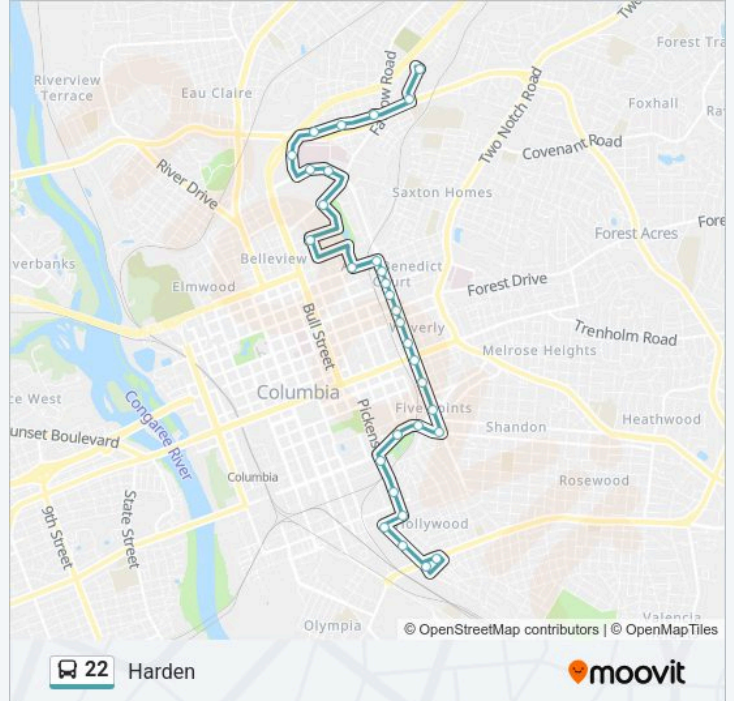

Direction: Rosewood Hills Drive

31 stops

[VIEW LINE SCHEDULE](#)

- Bailey Midblock North
- Bailey & Beltline Blvd South
- Marshall Farrow West
- Marshall Colonial West
- Marshall West West
- Medical Park South
- Harden Midblock East
- Harden Broad East
- Gregg & Boyce South
- Boyce & Freed South
- Gregg Calhoun South
- Calhoun Harden East
- Harden Firestation South
- Harden Laurel South
- Harden Blanding South
- Harden Taylor South (Benedict / Allen)
- Harden Hampton South (Richland County Admin)
- Harden Lady South
- Harden Gervais South (Five Points District)
- Harden Pendleton South
- Harden Greene South (Fountain @ Five Points)

22 bus Info

Direction: Rosewood Hills Drive

Stops: 31

Trip Duration: 28 min

Line Summary:

Blossom & Harden West
 Blossom Laurens West
 Blossom Barnwell West
 Pickens Blossom South
 Pickens Catawba South
 Pickens Heyward South
 Marion Heyward South
 Marion Crestwood South
 Rosewood Pickens East
 Superior Rosewood North

Direction: Colony Apartments

27 stops

[VIEW LINE SCHEDULE](#)

Superior Rosewood North
 Marion Crestwood North
 Marion Heyward North
 Pickens Enoree North
 Pickens Rice North
 Pickens Blossom North
 Blossom Laurens East
 Blossom Harden East
 Harden Devine North
 Harden Greene North
 Harden Senate North
 Harden Lady North
 Harden Hampton North
 Harden Taylor North
 Harden Laurel North
 Calhoun Harden West
 Calhoun Gregg West
 Boyce & Freed North

22 bus Info

Direction: Colony Apartments

Stops: 27

Trip Duration: 26 min

Line Summary:

Colonial & Gregg East

Harden Broad West

Medical Park @ Prisma Health Richland Mid North