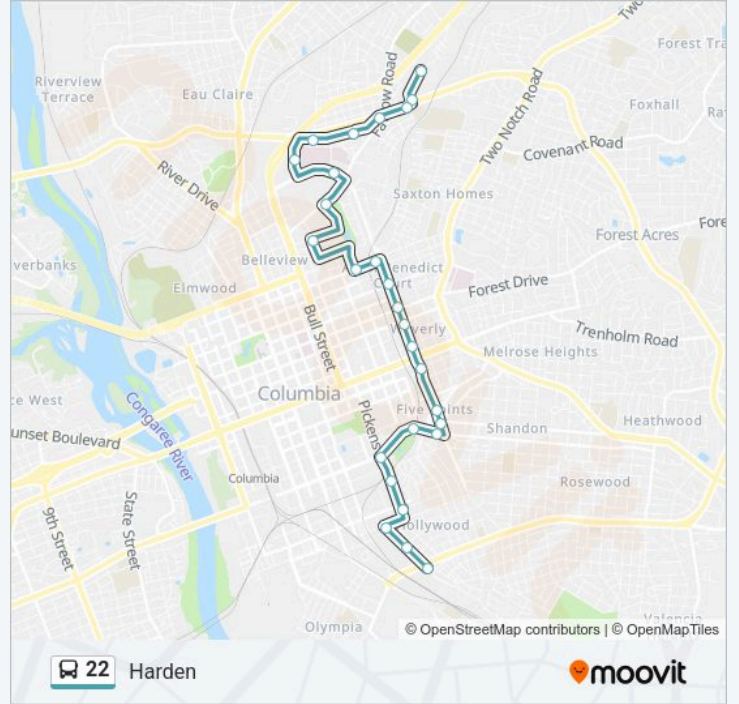

Direction: Rosewood Hills Drive

31 stops

[VIEW LINE SCHEDULE](#)

- Bailey Midblock North
- Bailey & Beltline Blvd South
- Marshall Farrow West
- Marshall Colonial West
- Marshall West West
- Medical Park South
- Harden Midblock East
- Harden Broad East
- Gregg & Boyce South
- Boyce & Freed South
- Gregg Calhoun South
- Calhoun Harden East
- Harden Firestation South
- Harden Laurel South
- Harden Blanding South
- Harden Taylor South (Benedict / Allen)
- Harden Hampton South (Richland County Admin)
- Harden Lady South
- Harden Gervais South (Five Points District)
- Harden Pendleton South
- Harden Greene South (Fountain @ Five Points)

Direction: Colony Apartments

27 stops

[VIEW LINE SCHEDULE](#)

Superior Rosewood North
 Marion Crestwood North
 Marion Heyward North
 Pickens Enoree North
 Pickens Rice North
 Pickens Blossom North
 Blossom Laurens East
 Blossom Harden East
 Harden Devine North
 Harden Greene North
 Harden Senate North
 Harden Lady North
 Harden Hampton North
 Harden Taylor North
 Harden Laurel North
 Calhoun Harden West
 Calhoun Gregg West
 Boyce & Freed North

22 bus Info

Direction: Colony Apartments

Stops: 27

Trip Duration: 26 min

Line Summary:

Colonial & Gregg East

Harden Broad West

Medical Park @ Prisma Health Richland Mid North

Sunset West East

Academy Colonial East

Academy Farrow East

Beltline Grant East

Bailey & Beltline North

Bailey Midblock North

22 bus time schedules and route maps are available in an offline PDF at moovitapp.com. Use the Moovit App to see live bus times, train schedule or subway schedule, and step-by-step directions for all public transit in Columbia, SC.