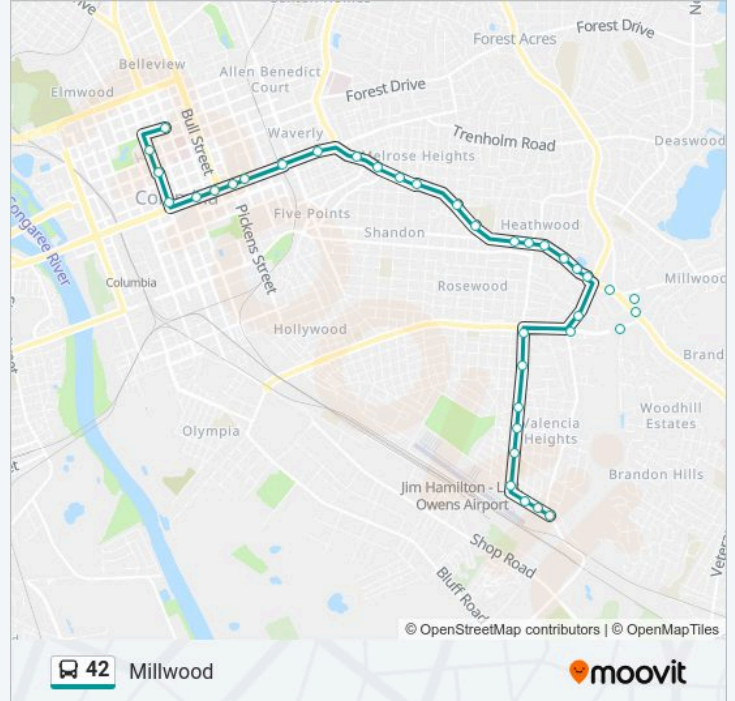

42 bus Info

Direction: Crowson Rd - Comet Central

Stops: 37

Trip Duration: 24 min

Line Summary:

Devine Poinsettia West

Devine Abelia West

Devine Kilbourne West

Devine Sweetbriar West

Millwood Bellwood North

Millwood Butler North

Millwood Maple North

Millwood Woodrow North

Millwood Tree North

Millwood Page West

Gervais Oak West

Gervais St And Laurens West

Gervais Henderson West

Gervais Pickens West

Gervais Bull West

Gervais St And Sumter West

Assembly Gervais North (Capitol Center)

Assembly & Hampton North

Assembly Blanding North (Post Office / Finlay Park)

Laurel Sumter East

42 bus time schedules and route maps are available in an offline PDF at moovitapp.com. Use the Moovit App to see live bus times, train schedule or subway schedule, and step-by-step directions for all public transit in Columbia, SC.