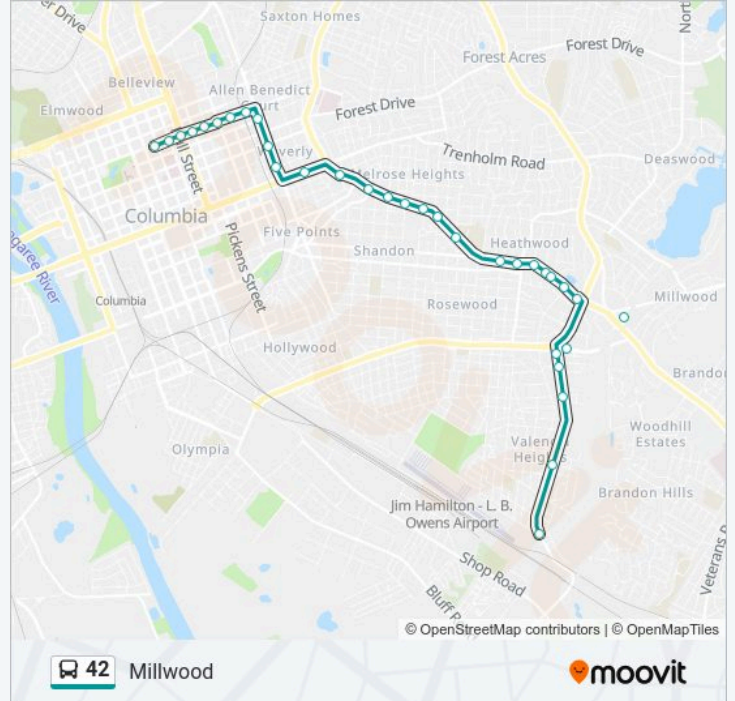

Direction: Mid Tech Beltline - Plowden Rd

33 stops

[VIEW LINE SCHEDULE](#)

- Laurel Sumter East
- Laurel Marion East
- Laurel Bull East
- Laurel Pickens East
- Laurel Henderson East
- Laurel Barnwell East
- Laurel Gregg East
- Laurel Rr Tracks East
- Harden Blanding South
- Harden Hampton South (Richland County Admin)
- Harden Lady South
- Gervais Oak East
- Millwood Short South
- Millwood Santee South
- Millwood Woodrow South
- Millwood Maple South
- Millwood Hagood East
- Millwood Sims East
- Millwood Greenwood South
- Devine Bonham East
- Devine Kilbourne East

42 bus Info

Direction: Mid Tech Beltline - Plowden Rd

Stops: 33

Trip Duration: 20 min

Line Summary:

Devine Abelia East

Devine Kawana East

Devine Poinsettia East

Devine Kalmia East

Devine Beltline East

Crowson Road

Rosewood Beecliff West

Beltline Rosewood South

Beltline Withers South

Beltline Mikell South

Beltline Timberlane South

Beltline Plowden South

Direction: Crowson Rd - Comet Central

37 stops

[VIEW LINE SCHEDULE](#)

Beltline Plowden South

Plowden Laburnum West

Plowden Dahlia West

Kilbourne Hydrangea North