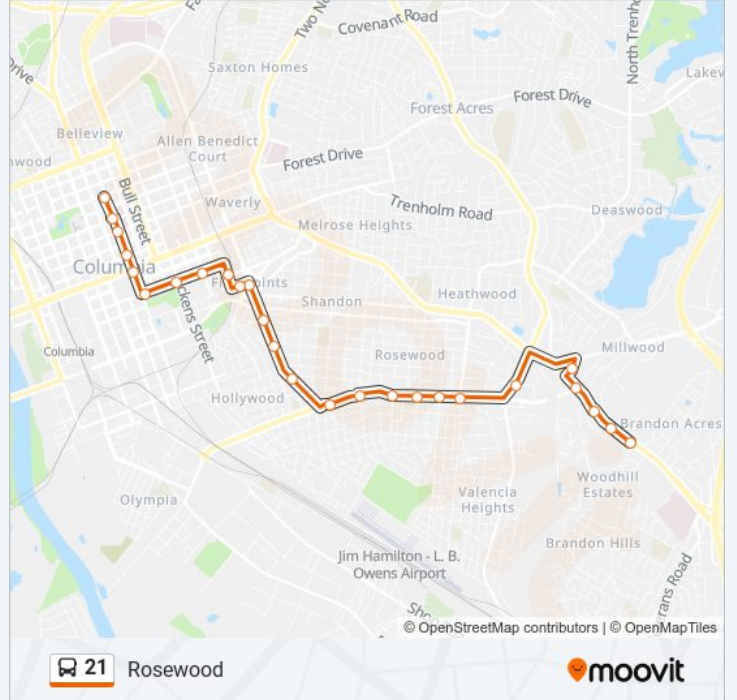

Rosewood

Get The App

The 21 bus line (Rosewood) has 2 routes. For regular weekdays, their operation hours are:  
 (1) Rosewood Dr. / Comet Central: 7:47 AM - 7:47 PM (2) Rosewood Dr. / Garners Ferry & Pelham / Crowson Rd.: 7:15 AM - 7:15 PM

**21 bus Info**

**Direction:** Rosewood Dr. / Comet Central

**Stops:** 32

**Trip Duration:** 24 min

**Line Summary:**

Pendleton Barnwell West

Pendleton Pickens West

Pendleton Bull West

**21 bus Info**

**Direction:** Rosewood Dr. / Garners Ferry & Pelham / Crowson Rd.

**Stops:** 26

**Trip Duration:** 31 min

**Line Summary:**

Rosewood Ott East

Rosewood Bonham East

Rosewood Kilbourne East

Beltline Chapel North

Crowson Road

Devine Rosewood East

Garners Woodhill I East

Garners Woodhill II East

Garners Pelham East

21 bus time schedules and route maps are available in an offline PDF at [moovitapp.com](https://moovitapp.com). Use the Moovit App to see live bus times, train schedule or subway schedule, and step-by-step directions for all public transit in Columbia, SC.