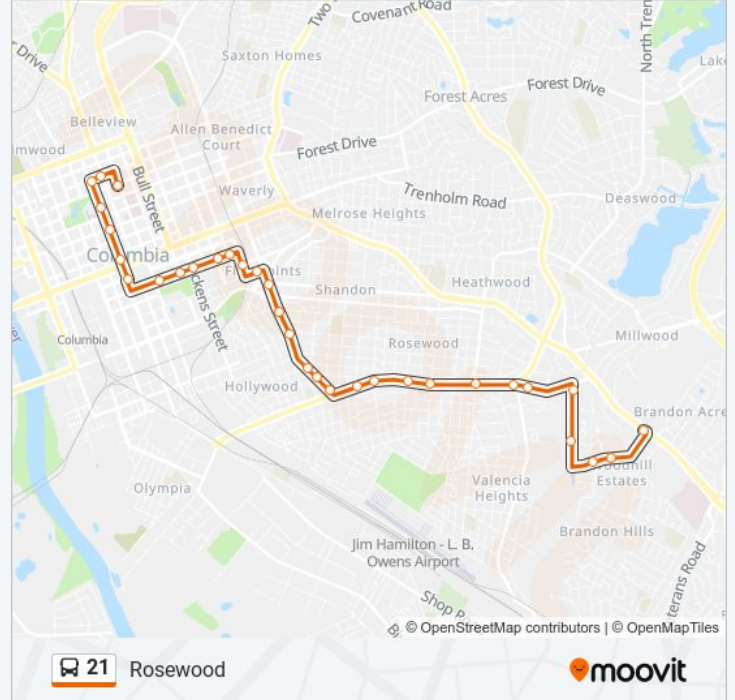

**21 bus Info**

**Direction:** Rosewood Dr. / Comet Central

**Stops:** 32

**Trip Duration:** 24 min

**Line Summary:**

Pendleton Barnwell West

Pendleton Pickens West

Pendleton Bull West

Pendleton & Sumter West

Assembly Senate North (State House)

Assembly Gervais North (Capitol Center)

Assembly & Hampton North

Assembly Blanding North (Post Office / Finlay Park)

Assembly Richland North

Richland Main East

Sumter Laurel South

**Direction: Rosewood Dr. / Garners Ferry & Pelham / Crowson Rd.**

26 stops

[VIEW LINE SCHEDULE](#)

Sumter Laurel South

Sumter Taylor South

Sumter Hampton South

Sumter Lady South

**21 bus Info**

**Direction:** Rosewood Dr. / Garners Ferry & Pelham / Crowson Rd.

**Stops:** 26

**Trip Duration:** 31 min

**Line Summary:**

Rosewood Ott East

Rosewood Bonham East

Rosewood Kilbourne East