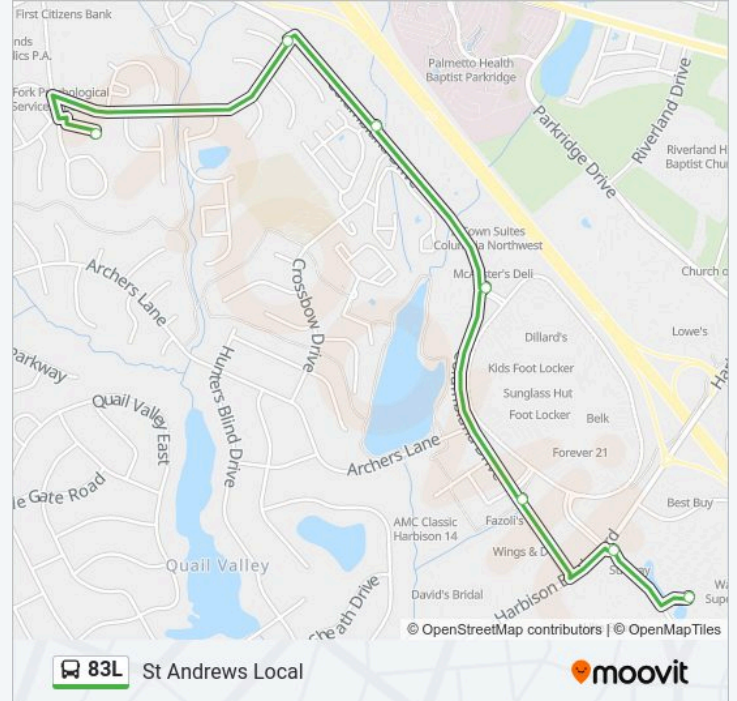

St Andrews Carriage West

Harbison And St. Andrews East

Bower Harbison East

Bower 1005 East

Bower 1260 East

Harbison Walmart

Park Terrace Harbison North

Columbiana Drive & Columbiana Circle

Columbiana Drive & Dillard's North

Columbiana Drive & Rioz Brazilian North

Columbia & Columbiana West

Midlands Tech College Harbison

83L bus time schedules and route maps are available in an offline PDF at moovitapp.com. Use the Moovit App to see live bus times, train schedule or subway schedule, and step-by-step directions for all public transit in Columbia, SC.

© 2025 Moovit - All Rights Reserved