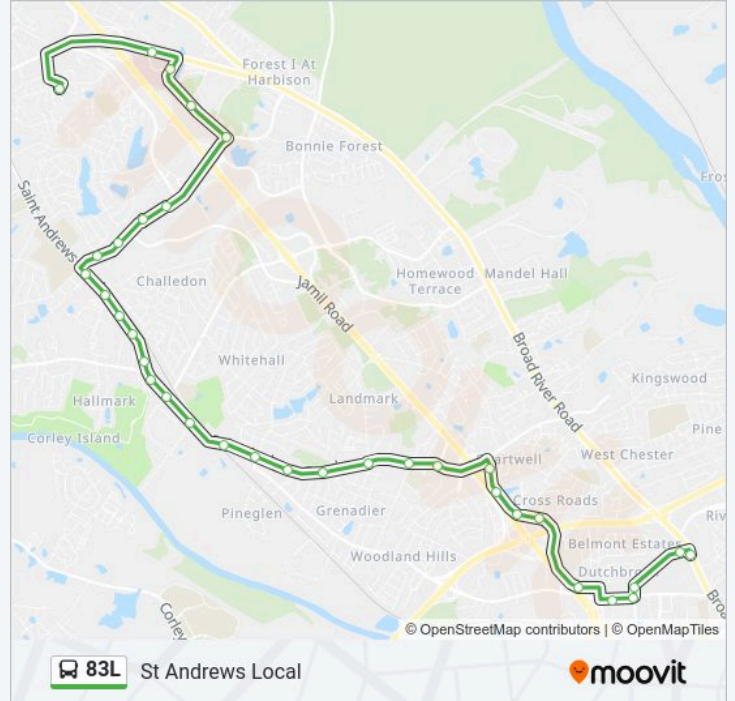

Direction: Dutch Square Center Superstop

34 stops

[VIEW LINE SCHEDULE](#)

Midlands Tech College Harbison
Lake Murray Palmetto East
Parkridge Palmetto South
Parkridge Riverland South
Parkridge Harbison South
Harbison 283 West
Harbison 267 West
Harbison 171 West
Harbison Country West
St Andrews Avery East
St Andrews Carriage East
St Andrews Challedon East
St Andrews Drury East
St Andrews 6145 East
St Andrews Bush East
St Andrews Piney East
St Andrews Shaw East
St Andrews Leisure East
St Andrews Tram East
St Andrews Clusters East
St Andrews Rollingview East

83L bus Info**Direction:** Dutch Square Center Superstop**Stops:** 34**Trip Duration:** 31 min**Line Summary:**

St Andrews Sidney East

St Andrews Ashland East

St Andrews Jamil East

Burning St Andrews South

Burning 105 South

Burning Center South

Browning Zimalcrest South

Burnette Fairhaven South

Bush Latonea East

Bush Arrowood East

Arrowood Dutch Square

Bakersfield & Broad River East

Dutch Square @ Broad River Superstop

Direction: Midlands Technical College - Harbison

28 stops

[VIEW LINE SCHEDULE](#)

Dutch Square @ Broad River Superstop

Bush River Broad River West

Bush Latonea West

Bush Zimalcrest West