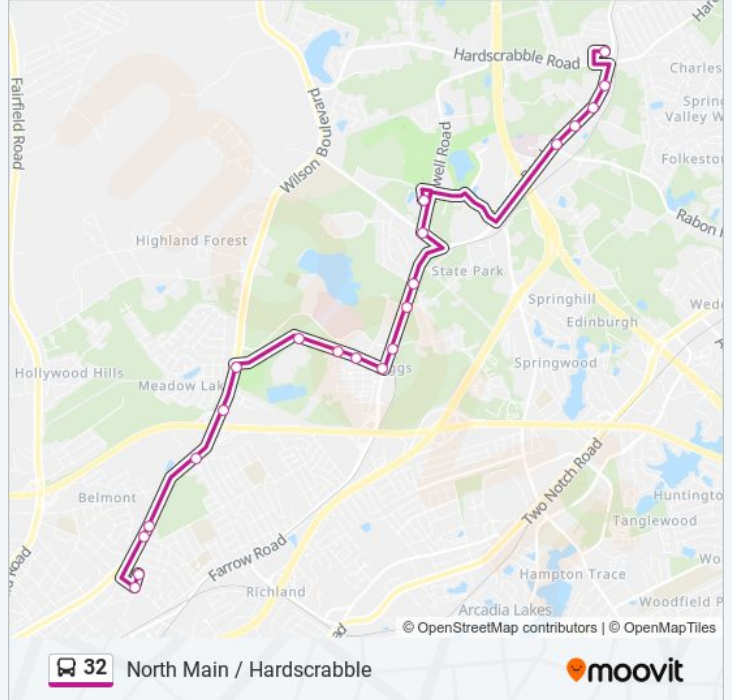

Direction: Highland Center

21 stops

[VIEW LINE SCHEDULE](#)

- Koon Cody South
- Koon Prescott South
- Main Frye North
- Main 3200 North
- Wilkes Main North
- Wilson Plumbers North
- Wilson Beckman North
- Beckman 502 East
- Beckman Jessamine East
- Beckman Crepe East
- Beckman Farrow East
- Farrow Ander North
- Farrow Hinton North
- Farrow Mcpine North
- Pisgah Powell West
- Midlands Tech College NE Superstop
- Farrow Rabon North
- Farrow 8910 Farrow North
- Farrow 9020 Farrow North
- Farrow 9031 North
- Highland Farrow East

32 bus Info

Direction: Highland Center

Stops: 21

Trip Duration: 18 min

Line Summary:

Direction: Koon & Cody Superstop

16 stops

[VIEW LINE SCHEDULE](#)

- Highland Farrow East
- Farrow 9031 South
- Farrow 8911 Farrow South
- Farrow Gateway South
- Midlands Tech College NE Superstop
- Farrow Mcpine South
- Farrow Hinton South
- Farrow Ander South
- Beckman Farrow West
- Beckman Crepe West
- Beckman Jessamine West
- Beckman 502 Beckman West
- Wilson Meadowlake South
- Main Wilkes South
- Main Frye South
- Koon Cody South

32 bus Info

Direction: Koon & Cody Superstop

Stops: 16

Trip Duration: 18 min

Line Summary:

32 bus time schedules and route maps are available in an offline PDF at moovitapp.com. Use the Moovit App to see live bus times, train schedule or subway schedule, and step-by-step directions for all public transit in Columbia, SC.