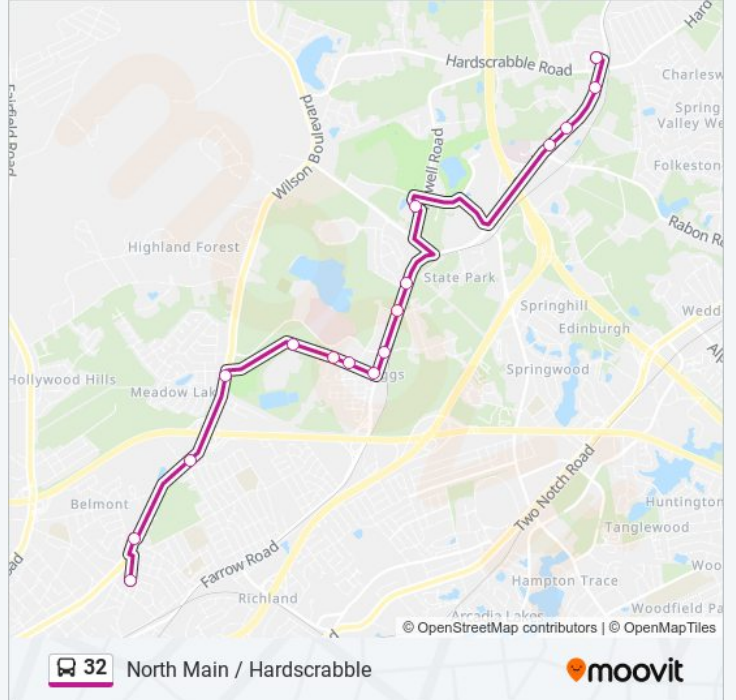

Direction: Highland Center

21 stops

[VIEW LINE SCHEDULE](#)

- Koon Cody South
- Koon Prescott South
- Main Frye North
- Main 3200 North
- Wilkes Main North
- Wilson Plumbers North
- Wilson Beckman North
- Beckman 502 East
- Beckman Jessamine East
- Beckman Crepe East
- Beckman Farrow East
- Farrow Ander North
- Farrow Hinton North
- Farrow Mcpine North
- Pisgah Powell West
- Midlands Tech College NE Superstop
- Farrow Rabon North
- Farrow 8910 Farrow North
- Farrow 9020 Farrow North
- Farrow 9031 North
- Highland Farrow East

- Highland Farrow East
- Farrow 9031 South
- Farrow 8911 Farrow South
- Farrow Gateway South
- Midlands Tech College NE Superstop
- Farrow Mcpine South
- Farrow Hinton South
- Farrow Ander South
- Beckman Farrow West
- Beckman Crepe West
- Beckman Jessamine West
- Beckman 502 Beckman West
- Wilson Meadowlake South
- Main Wilkes South
- Main Frye South
- Koon Cody South

32 bus Time Schedule

Koon & Cody Superstop Route Timetable:

Sunday	8:56 AM - 4:58 PM
Monday	7:00 AM - 6:00 PM
Tuesday	7:00 AM - 6:00 PM
Wednesday	7:00 AM - 6:00 PM
Thursday	7:00 AM - 6:00 PM
Friday	7:00 AM - 6:00 PM
Saturday	8:56 AM - 4:58 PM

32 bus Info

Direction: Koon & Cody Superstop

Stops: 16

Trip Duration: 18 min

Line Summary:

32 bus time schedules and route maps are available in an offline PDF at moovitapp.com. Use the Moovit App to see live bus times, train schedule or subway schedule, and step-by-step directions for all public transit in Columbia, SC.