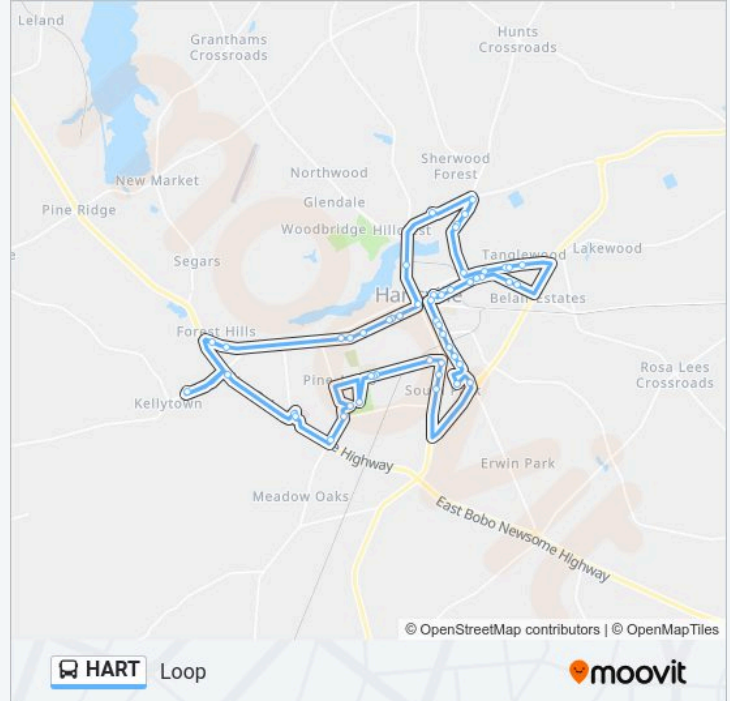

### HART bus Info

**Direction:** Loop

**Stops:** 52

**Trip Duration:** 47 min

**Line Summary:**

Thornwell Elementary

Adult Education

Iga W. Carolina Ave

E. Home Ave & Mcfarland St

E. Home Ave & Damascus Church St

Pinebridge Apartments

Carriage House

E Street Park Complex

E. Carolina Ave & Damascus Church St

E. Carolina Ave & Mcfarland St

E. Carolina Ave & N. Leesburg St

Hartwood Village

Rubicon

Coker College Residence Halls

Coker College Campus Dr

Coker College 2

Health & Human Services Dept

Hartsville Post Office

Across From Swift Creek Rd

Roses

Pee Dee Mental Health

Big Lots

Walmart Hartsville Start

HART bus time schedules and route maps are available in an offline PDF at [moovitapp.com](https://moovitapp.com). Use the Moovit App to see live bus times, train schedule or subway schedule, and step-by-step directions for all public transit in Columbia, SC.