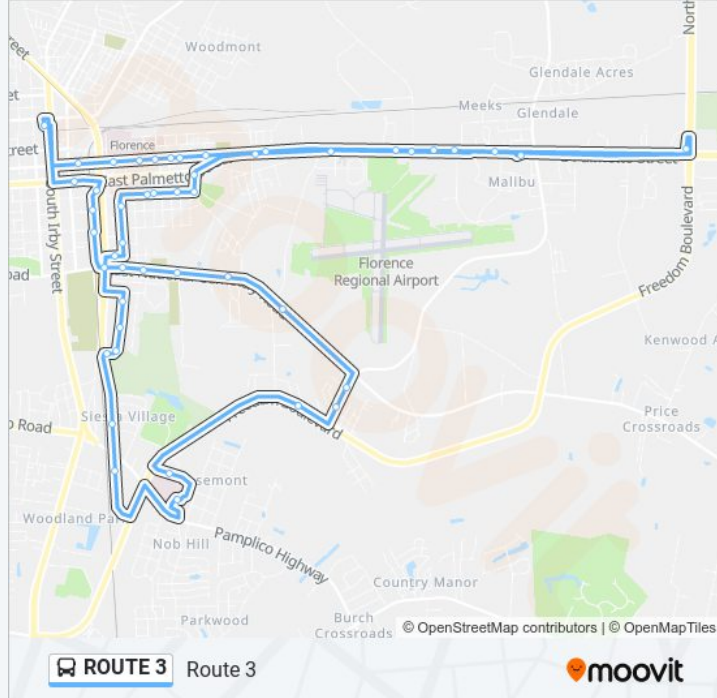

**ROUTE 3 bus Info****Direction:** Route 3**Stops:** 48**Trip Duration:** 64 min**Line Summary:**

912 June Ln

316 E. Ervin St Mt Zion Apts

Jarrott St & Clyde St

450 Jarrott St Manna House

E. Pine St Across From S. Griffin St

E Palmetto St Scdmv

Flea Market

E. Palmetto St Budget Inn

E. Palmetto St Across From S. Stadium Rd

E. Palmetto St Country Squire

E. Palmetto St & N. Trailer Rd

E. Palmetto & Marigold St

E. Cheves St & S. Ives St

E. Cheves St & S. Ballard St

E. Cheves St & Kemp St

E. Cheves St & Johns St

E. Cheves St Mcleod 3

E. Cheves St Mcleod 2

Pee Dee Mental Health

Florence Transit Center

**Direction:**

47 stops

[VIEW LINE SCHEDULE](#)

Florence Transit Center

E. Palmetto St Mcleod Bldg (Outbound)

**ROUTE 3 bus Time Schedule**

Route Timetable:

Sunday	Not Operational
Monday	6:00 AM - 5:00 PM
Tuesday	6:00 AM - 5:00 PM
Wednesday	6:00 AM - 5:00 PM