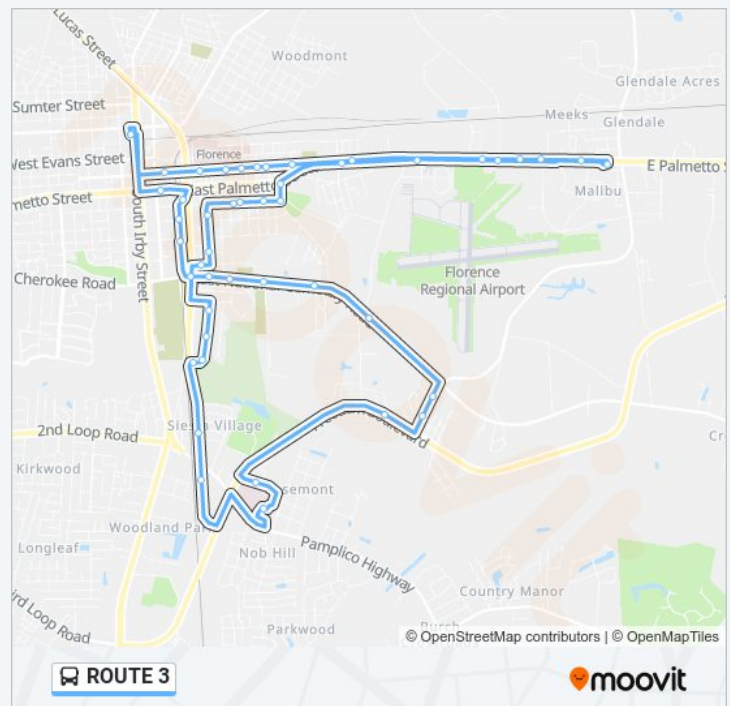

**ROUTE 3 bus Info****Direction:** Route 3**Stops:** 48**Trip Duration:** 64 min**Line Summary:**

912 June Ln

316 E. Ervin St Mt Zion Apts

Jarrott St & Clyde St

450 Jarrott St Manna House

E. Pine St Across From S. Griffin St

E. Pine St Across From S. Griffin St

E. Pine St & Charles St

1004 E. Pine St

E. Pine St Across From S. Jeffords St

S. Jeffords St Abc Store

Pee Dee Thrift Store (Outbound)

Hwy 76 & S. Piedmont St (Outbound)

### ROUTE 3 bus Info

**Direction:**

**Stops: 47**

**Trip Duration: 58 min**

**Line Summary:**

E. Palmetto St Budget Inn

E. Palmetto St Across From S. Stadium Rd

E. Palmetto St Country Squire