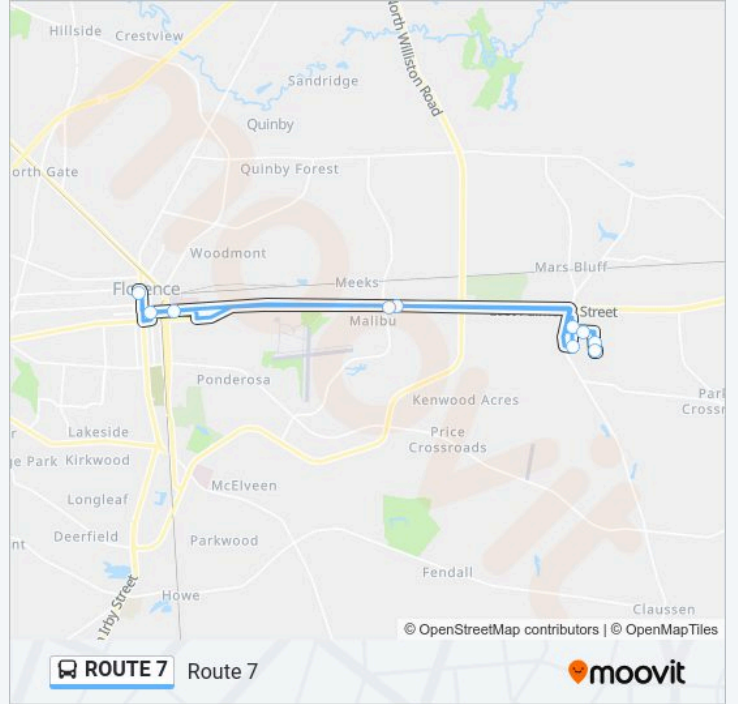

ROUTE 7

Inbound

[Get The App](#)

The ROUTE 7 bus line (Inbound) has 3 routes. For regular weekdays, their operation hours are:

(1) Inbound: 7:00 AM(2) Outbound: 5:00 PM(3) Route 7: 8:00 AM - 4:00 PM

Use the Moovit App to find the closest ROUTE 7 bus station near you and find out when is the next ROUTE 7 bus arriving.

Direction: Outbound

11 stops

[VIEW LINE SCHEDULE](#)

- Florence Transit Center
- Fmu Performing Arts Center (Outbound)
- E. Cheves St Mcleod (Outbound)
- E. Palmetto St Food Lion (Outbound)
- Allston Housing Office Complex
- Forest Villas Apts
- The Grille
- Founders Hall
- Fmu Alumni Dr Bookstore
- Shell S. Main & W. Liberty St (Inbound)
- Marion County Schools District Office

Stops: 11

Trip Duration: 60 min

Line Summary:

Direction: Route 7

13 stops

[VIEW LINE SCHEDULE](#)

- Florence Transit Center
- Fmu Performing Arts Center (Outbound)
- E. Cheves St Mcleod (Outbound)
- E. Palmetto St Food Lion (Outbound)
- Allston Housing Office Complex
- Forest Villas Apts
- The Grille
- Founders Hall
- Fmu Alumni Dr Bookstore
- Dollar General (Inbound)
- E. Cheves St Mcleod 2
- Fmu Performing Arts Center (Inbound)
- Florence Transit Center

ROUTE 7 bus Info

Direction: Route 7

Stops: 13

Trip Duration: 46 min

Line Summary:

ROUTE 7 bus time schedules and route maps are available in an offline PDF at moovitapp.com. Use the Moovit App to see live bus times, train schedule or subway schedule, and step-by-step directions for all public transit in Columbia, SC.