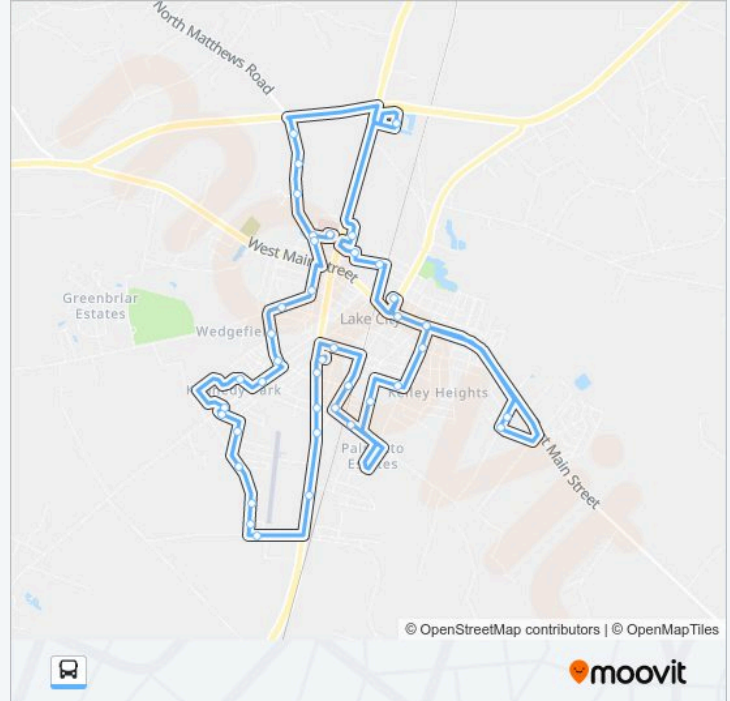

Direction:

41 stops

[VIEW LINE SCHEDULE](#)

- Walmart Lake City
- N. Matthews Rd Lake City Childhood Ctr
- N. Matthews Rd Lake City High School
- N. Matthews Rd Laking City Housing Authority
- Lake City Community Hospital
- Mercy Sy & N Matthews Rd
- N. Matthews Rd Housing Authority Golden Pond
- Westover St Florence County School Tech Ctr
- 402 S. Morris St
- Carver St Lake City Jr High
- Carver St & Lincoln Ave
- Moore St & Spruce St
- W. Independence Ave & Constitution Ave
- Liberty St & Moore St
- Rae St & Rupert St
- Rae St Azalea Acres
- 615 Davis St
- Davis St C&A Mobile Home Park
- Davis St Palmetto Frond Apts
- W. Cole Rd Fdtc
- Scdmv

LAKETRAN bus Info

Direction:

Stops: 41

Trip Duration: 50 min

Line Summary:

S Ron Mcnair Blvd & S Church St

S Ron Mcnair Blvd & Benton St

S Ron Mcnair Blvd Public Services

Morning Glory Dr Lake Wren Village

S. Wallace St Cherry Grove Community

E. Main St Lake City Elementary School

E. Main St Lake City Library

Carolinas Medical Alliance

Kelley St Lake City Municipal Offices

Iga Lake City

Belk

Walmart Lake City

LAKETRAN bus time schedules and route maps are available in an offline PDF at moovitapp.com. Use the Moovit App to see live bus times, train schedule or subway schedule, and step-by-step directions for all public transit in Columbia, SC.