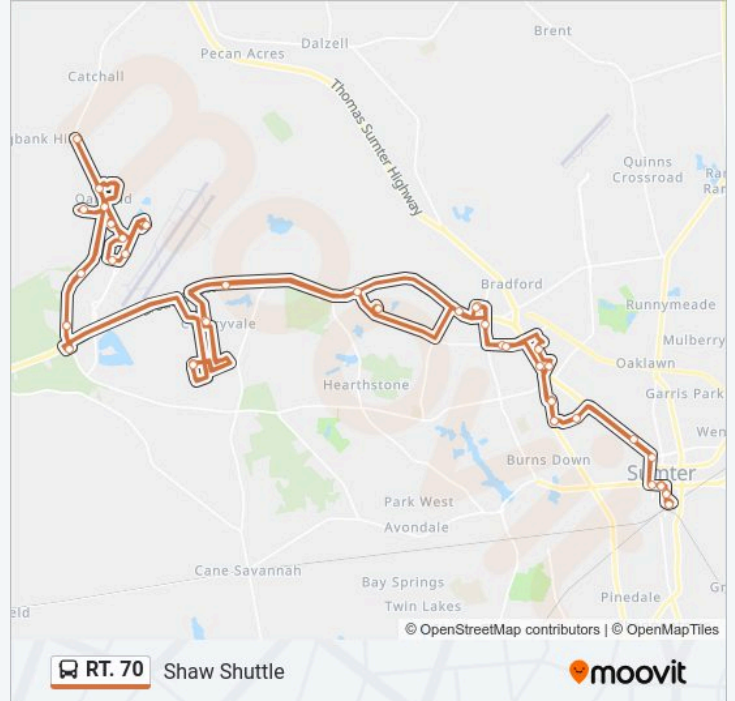

Direction: Loop

43 stops

[VIEW LINE SCHEDULE](#)

Jec Intermodal Center

S Harvin St | Kendrick St

E Liberty St | Main St

N Washington St | Warren St

Broad St | Dollar General

RT. 70 bus Info

Direction: Loop

Stops: 43

Trip Duration: 89 min

Line Summary:

Shaw Afb Commissary

Jackson Mobile Home Park

Peach Orchard Rd Youngs Market

Bassett Park

Super Walmart Inbound

Gateway Plaza

Safe Federal Credit Union W Wesmark

Broad St | Kfc

Bultman Dr | Walmart Neighborhood Market

Willis St.(Sb)

Liberty St | Washington St

E Liberty St | J O'Grady

Harvin St | Housing Authority

Jec Intermodal Center

RT. 70 bus time schedules and route maps are available in an offline PDF at moovitapp.com. Use the Moovit App to see live bus times, train schedule or subway schedule, and step-by-step directions for all public transit in Columbia, SC.