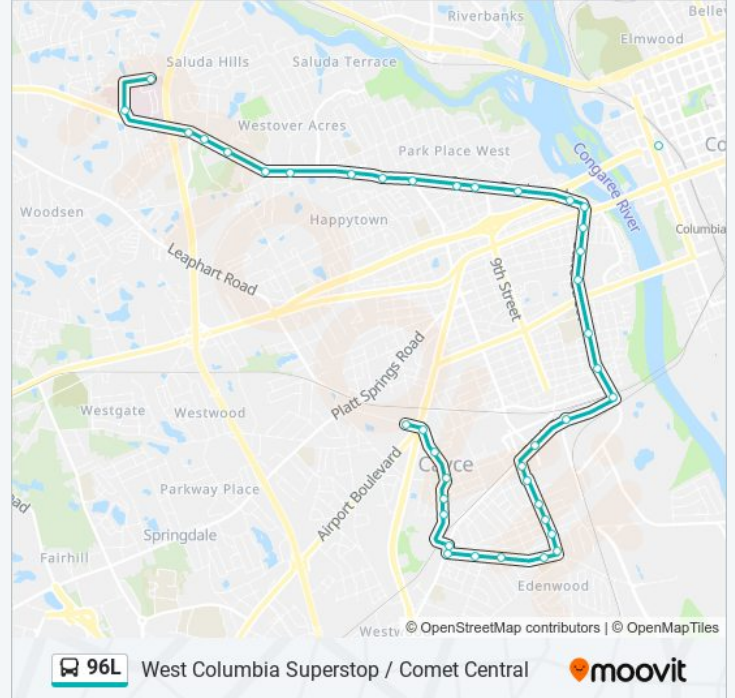

State Center South (Weco District)

State B Ave South

State Knox Abbott South (Parkland Plaza /

96L bus Time Schedule

West Columbia Superstop / Comet Central Route
Timetable:

Sunday	Not Operational
Monday	6:27 AM - 6:28 PM
Tuesday	6:27 AM - 6:28 PM
Wednesday	6:27 AM - 6:28 PM
Thursday	6:27 AM - 6:28 PM
Friday	6:27 AM - 6:28 PM
Saturday	9:30 AM - 2:30 PM

96L bus Info

Direction: West Columbia Superstop / Comet Central

Stops: 42

Trip Duration: 25 min

Line Summary:

Cayce)

State & Karlaney South

State & Oakland South

Dunbar & Middleton North

Dunbar & Middle North

Dunbar & Joyce North

Williams & Kmart Superstop North

Hampton Huger East

Sumter Laurel South

96L bus time schedules and route maps are available in an offline PDF at moovitapp.com. Use the Moovit App to see live bus times, train schedule or subway schedule, and step-by-step directions for all public transit in Columbia, SC.

© 2024 Moovit - All Rights Reserved