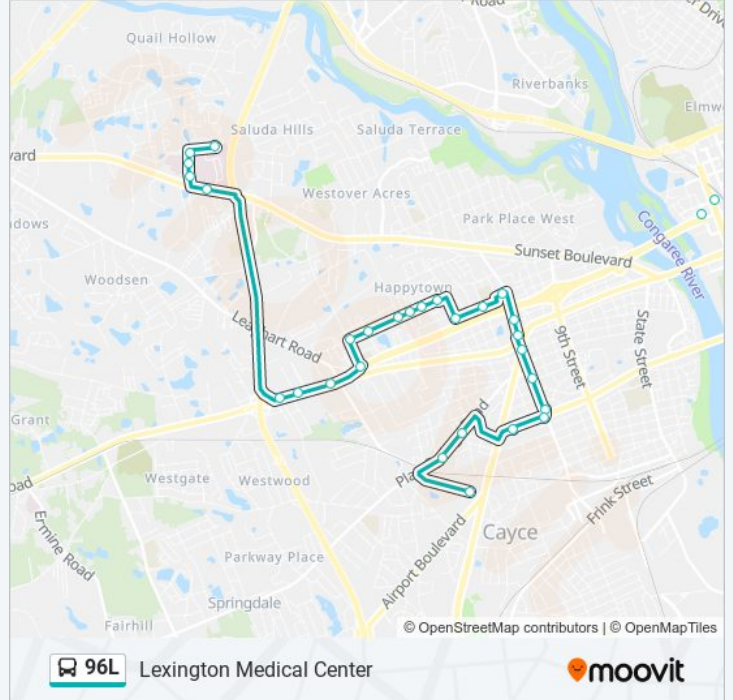

96L bus Info

Direction: Lexington Medical Center

Stops: 31

Trip Duration: 23 min

Line Summary:

Hook Jarvis South

Augusta Wade West

Augusta Castle West

Augusta Chris West

Sunset @ Lexington Medical Center

W Hospital Sunset North

Hospital & Parking Garage North

W Hospital Hulon

Hulon E Hospital East

Direction: West Columbia Superstop / Comet Central

42 stops

[VIEW LINE SCHEDULE](#)

Hulon E Hospital East

W Hospital Sunset South

Sunset Drive & Chris Drive

Sunset Kleckley East

Sunset N Hook East

Sunset Kim East

Sunset Arehart East

96L bus Info

Direction: West Columbia Superstop / Comet Central

Stops: 42

Trip Duration: 25 min

Line Summary:

Cayce)

State & Karlaney South

State & Oakland South