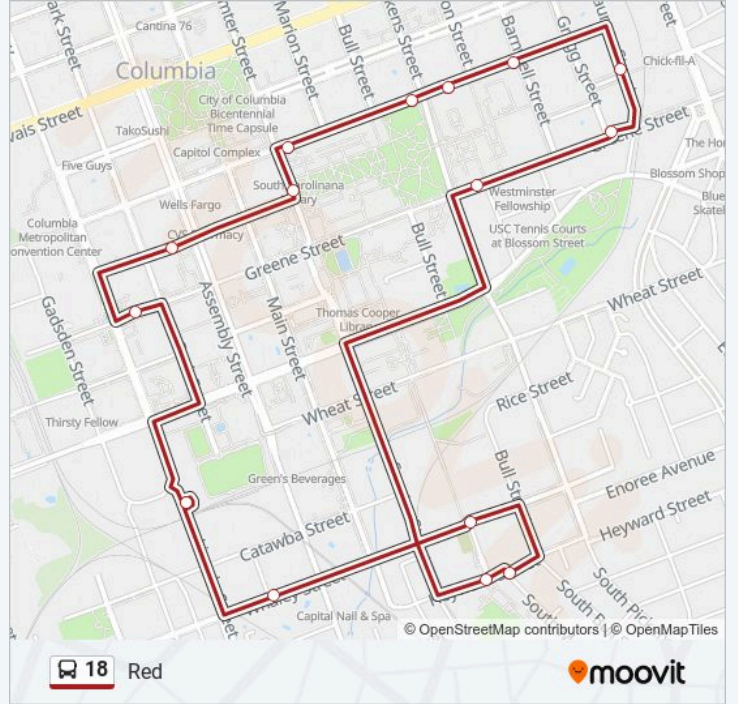

 **18**

Red

Get The App

The 18 bus line Red has one route. For regular weekdays, their operation hours are:

(1) Younion - Horseshoe - Greek Village: 7:30 AM - 5:30 PM

Use the Moovit App to find the closest 18 bus station near you and find out when is the next 18 bus arriving.

Direction: Younion - Horseshoe - Greek Village

16 stops

[VIEW LINE SCHEDULE](#)

Greek Village Midblock
Greene @ Park West
College Park East (Koger Center)
Sumter Street @ Horseshoe North
Pendleton Sumter East
Pendleton Pickens East
National Advocacy Center @ Pendleton East
Pendleton Barnwell East
Laurens College South
Greene Gregg West
Greene Pickens West (U Of Sc College Of Nursing)
Heyward And Academic Enrichment Center East
Marion Heyward North
Whaley @ Bates West
Whaley Park West
Greek Village Midblock

18 bus Time Schedule

Younion - Horseshoe - Greek Village Route

Timetable:

Sunday	Not Operational
Monday	7:30 AM - 5:30 PM
Tuesday	7:30 AM - 5:30 PM
Wednesday	7:30 AM - 5:30 PM
Thursday	7:30 AM - 5:30 PM
Friday	7:30 AM - 5:30 PM
Saturday	Not Operational

18 bus Info

Direction: Younion - Horseshoe - Greek Village

Stops: 16

Trip Duration: 26 min

Line Summary:

18 bus time schedules and route maps are available in an offline PDF at moovitapp.com. Use the Moovit App to see live bus times, train schedule or subway schedule, and step-by-step directions for all public transit in Columbia, SC.