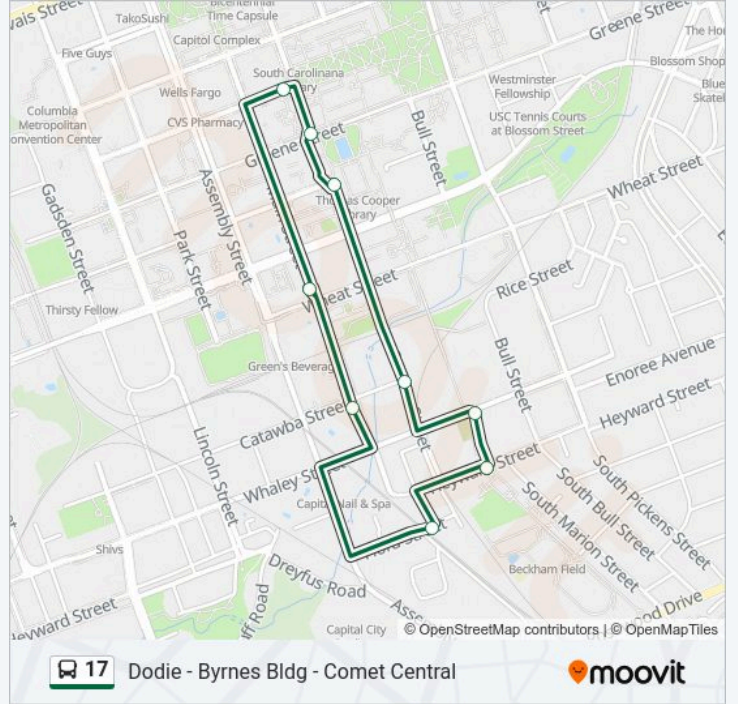

Dodie - Byrnes Bldg - Comet Central

Get The App

The 17 bus line Dodie - Byrnes Bldg - Comet Central has one route. For regular weekdays, their operation hours are:
(1) Dodie - Byrnes Bldg - Comet Central: 7:30 AM - 5:50 PM
Use the Moovit App to find the closest 17 bus station near you and find out when is the next 17 bus arriving.

Direction: Dodie - Byrnes Bldg - Comet Central

10 stops

[VIEW LINE SCHEDULE](#)

- Heyward And Academic Enrichment Center East
- Whaley St To Campus Village
- Sumter @ Band And Dance North
- Sumter @ Coker Life Science North
- Sumter St @ Journalism Building North
- College & Byrnes Building West
- Main/Horizon Parking South
- Main @ Swearingen Building South
- Flora & S Evans
- Heyward And Academic Enrichment Center East

17 bus Time Schedule

Dodie - Byrnes Bldg - Comet Central Route

Timetable:

Sunday	Not Operational
Monday	7:30 AM - 5:50 PM
Tuesday	7:30 AM - 5:50 PM
Wednesday	7:30 AM - 5:50 PM
Thursday	7:30 AM - 5:50 PM
Friday	7:30 AM - 5:50 PM
Saturday	Not Operational

17 bus Info

Direction: Dodie - Byrnes Bldg - Comet Central

Stops: 10

Trip Duration: 16 min

Line Summary:

17 bus time schedules and route maps are available in an offline PDF at moovitapp.com. Use the Moovit App to see live bus times, train schedule or subway schedule, and step-by-step directions for all public transit in Columbia, SC.