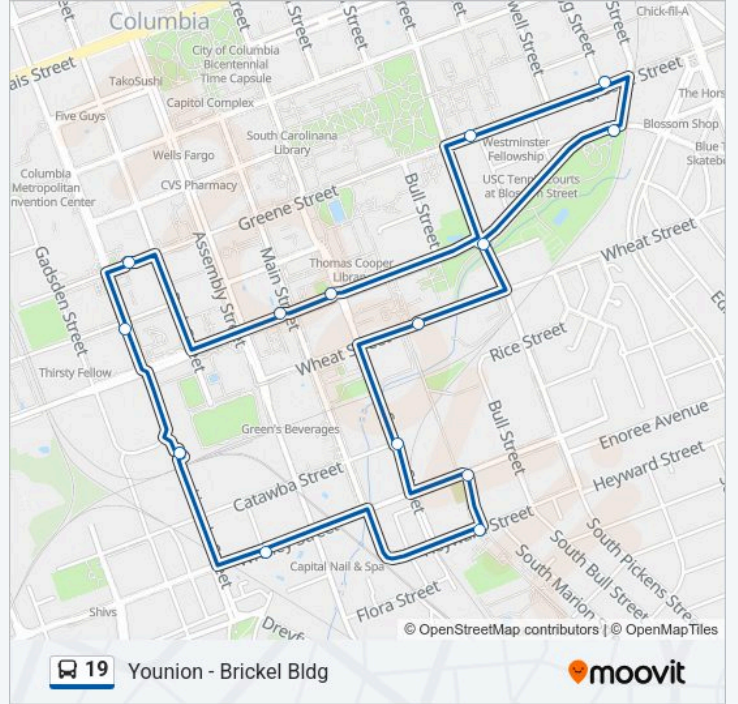

19 Line

Younion - Brickel Bldg

Get The App

The 19 bus line Younion - Brickel Bldg has one route. For regular weekdays, their operation hours are:

(1) Younion - Brickel Bldg: 7:30 AM-5:45 PM

Use the Moovit App to find the closest 19 bus station near you and find out when is the next 19 bus arriving.

Direction: Younion - Brickel Bldg

15 stops

[VIEW LINE SCHEDULE](#)

- Greek Village Midblock
- Saga@Whaley St. Midblock
- Heyward And Academic Enrichment Center East
- Whaley St To Campus Village
- Sumter @ Band And Dance North
- Wheat @ P.E. Center/Blatt East
- Pickens Blossom North
- Blossom Laurens East
- Greene Gregg West
- Greene Pickens West (U Of Sc College Of Nursing)
- Blossom & Sumter West
- Blossom & Main West
- Greene @ Park West
- Lincoln Devine South
- Greek Village Midblock

19 bus Time Schedule

Younion - Brickel Bldg Route Timetable:

Monday	7:30 AM-5:45 PM
Tuesday	7:30 AM-5:45 PM
Wednesday	7:30 AM-5:45 PM
Thursday	7:30 AM-5:45 PM
Friday	7:30 AM-5:45 PM
Saturday	Not Operational
Sunday	Not Operational

19 bus Info

Direction: Younion - Brickel Bldg

Stops: 15

Trip Duration: 28 min

Line Summary:

19 bus time schedules and route maps are available in an offline PDF at moovitapp.com. Use the Moovit App to see live bus times, train schedule or subway schedule, and step-by-step directions for all public transit in Columbia, SC.