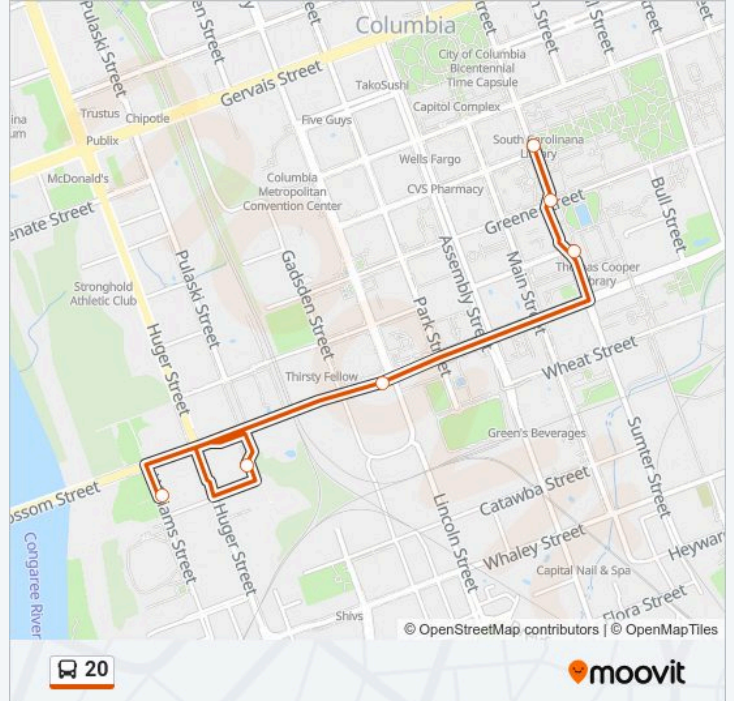

🚏 20 Line

Get The App

The 20 bus line () has 2 routes. For regular weekdays, their operation hours are:

(1) : 7:00 AM-6:50 PM(2) : 7:10 AM-6:57 PM

Use the Moovit App to find the closest 20 bus station near you and find out when is the next 20 bus arriving.

Direction:

6 stops

[VIEW LINE SCHEDULE](#)

Founders Park (Williams @ Wheat North)

Park Place Apartments Midblock

Blossom Gadsden East

Sumter @ Coker Life Science North

Sumter St @ Journalism Building North

Sumter Street @ Horseshoe North

20 bus Time Schedule

Route Timetable:

Monday	7:00 AM-5:50 PM
Tuesday	7:00 AM-6:50 PM
Wednesday	7:00 AM-6:50 PM
Thursday	7:00 AM-6:50 PM
Friday	7:00 AM-6:50 PM
Saturday	9:00 AM-7:40 PM
Sunday	9:00 AM-7:40 PM

20 bus Info

Direction:

Stops: 6

Trip Duration: 9 min

Line Summary:

Direction:

13 stops

[VIEW LINE SCHEDULE](#)