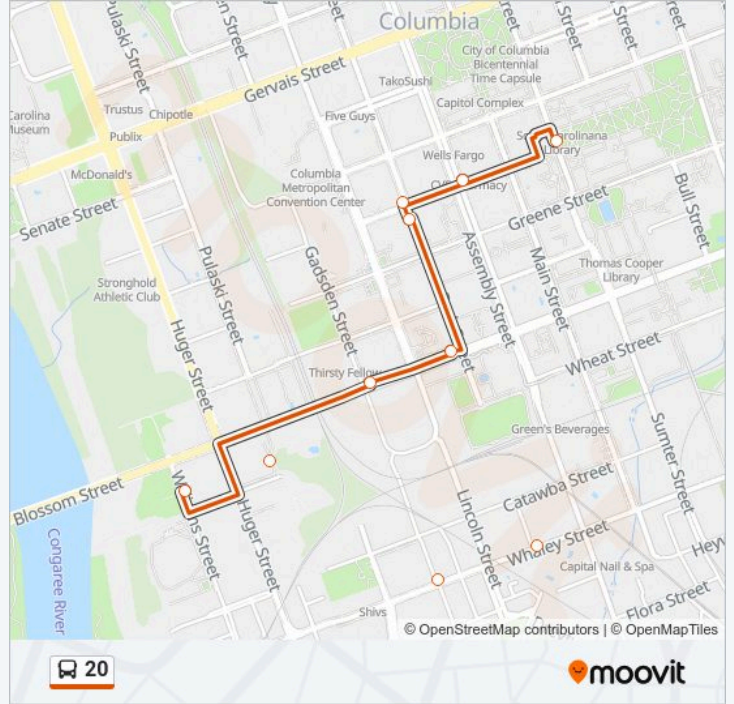

🚏 20 Line

Get The App

The 20 bus line () has 2 routes. For regular weekdays, their operation hours are:

(1) : 7:00 AM-6:50 PM(2) : 7:10 AM-6:57 PM

Use the Moovit App to find the closest 20 bus station near you and find out when is the next 20 bus arriving.

- Sumter Street @ Horseshoe North
- College Assembly West
- Park College South
- Park @ College - Innovista/Discovery Parking South
- Blossom Park West
- Blossom Gadsden West
- Founders Park (Williams @ Wheat North)
- Heyward And Academic Enrichment Center East
- Marion Heyward North
- Whaley @ Bates West
- Whaley Park West
- Whaley Gadsden West
- Park Place Apartments Midblock

20 bus Time Schedule

Route Timetable:

Monday	7:10 AM-5:40 PM
Tuesday	7:10 AM-6:57 PM
Wednesday	7:10 AM-6:57 PM
Thursday	7:10 AM-6:57 PM
Friday	7:10 AM-6:57 PM
Saturday	9:07 AM-7:47 PM
Sunday	9:07 AM-7:47 PM

20 bus Info

Direction:

Stops: 13

Trip Duration: 9 min

Line Summary:

20 bus time schedules and route maps are available in an offline PDF at moovitapp.com. Use the Moovit App to see live bus times, train schedule or subway schedule, and step-by-step directions for all public transit in Columbia, SC.