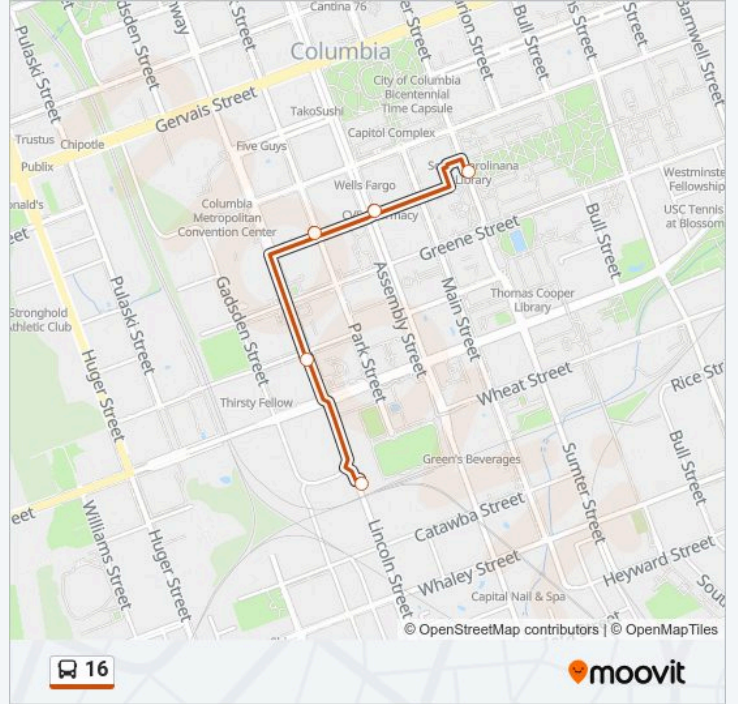

16

Get The App

The 16 bus line () has 2 routes. For regular weekdays, their operation hours are:

(1) : 9:30 AM - 1:45 PM(2) : 9:36 AM - 1:51 PM

Use the Moovit App to find the closest 16 bus station near you and find out when is the next 16 bus arriving.

Direction:

5 stops

[VIEW LINE SCHEDULE](#)

Sumter Street @ Horseshoe North

College Assembly West

Park College South

Lincoln Devine South

Greek Village Midblock

16 bus Info

Direction:

Stops: 5

Trip Duration: 6 min

Line Summary:

Direction:

4 stops

[VIEW LINE SCHEDULE](#)

16 bus Info

Direction:

Stops: 4

Trip Duration: 5 min

Line Summary:

16 bus time schedules and route maps are available in an offline PDF at moovitapp.com. Use the Moovit App to see live bus times, train schedule or subway schedule, and step-by-step directions for all public transit in Columbia, SC.