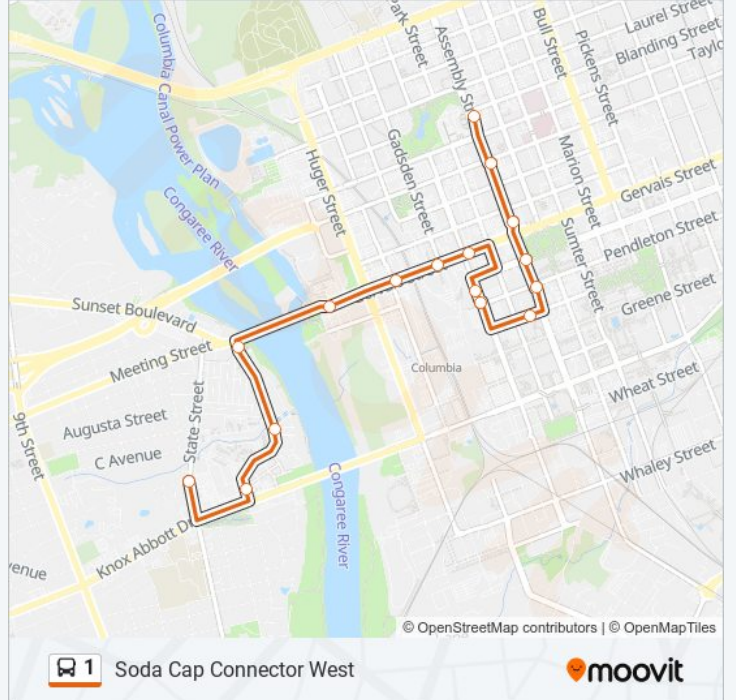

Soda Cap Connector West

[Get The App](#)

The 1 bus line (Soda Cap Connector West) has 2 routes. For regular weekdays, their operation hours are:
(1) The Vista / Main Street: 9:18 AM - 6:18 PM (2) The Vista / Main Street: 9:00 AM - 6:00 PM
Use the Moovit App to find the closest 1 bus station near you and find out when is the next 1 bus arriving.

Direction: The Vista / Main Street

16 stops

[VIEW LINE SCHEDULE](#)

Assembly Blanding North (Post Office / Finlay Park)

Main Laurel South (Main St. District)

Main Blanding South

Main Taylor South (Museum Of Art)

- State Knox Abbott South (Parkland Plaza / Cayce)
- Alexander Richardson North
- Alexander Riverwalk North
- Alexander Meeting North (Brookland / Riverwalk)
- Gervais & Gist East (State Museum)
- Gervais Pulaski East
- Gervais Gadsden East (Vista Union)
- Gervais Lincoln East (Experience Columbia)
- Lincoln Convention Ctr South
- Lincoln Pendleton South
- College Park East (Koger Center)
- Assembly Pendleton North
- Assembly Senate North (State House)
- Assembly Gervais North (Capitol Center)
- Assembly & Hampton North
- Assembly Blanding North (Post Office / Finlay Park)

1 bus Info

Direction: The Vista / Main Street

Stops: 16

Trip Duration: 12 min

Line Summary:

1 bus time schedules and route maps are available in an offline PDF at moovitapp.com. Use the Moovit App to see live bus times, train schedule or subway schedule, and step-by-step directions for all public transit in Columbia, SC.