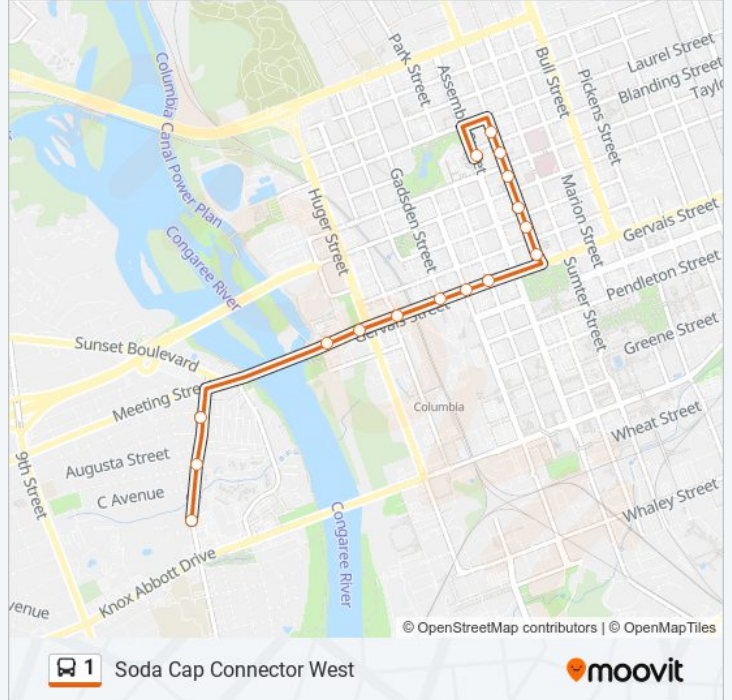

Direction: The Vista / Main Street

16 stops

[VIEW LINE SCHEDULE](#)

- State Knox Abbott South (Parkland Plaza / Cayce)
- Alexander Richardson North
- Alexander Riverwalk North
- Alexander Meeting North (Brookland / Riverwalk)
- Gervais & Gist East (State Museum)
- Gervais Pulaski East
- Gervais Gadsden East (Vista Union)
- Gervais Lincoln East (Experience Columbia)
- Lincoln Convention Ctr South
- Lincoln Pendleton South
- College Park East (Koger Center)
- Assembly Pendleton North
- Assembly Senate North (State House)
- Assembly Gervais North (Capitol Center)
- Assembly & Hampton North
- Assembly Blanding North (Post Office / Finlay Park)

1 bus Time Schedule

The Vista / Main Street Route Timetable:

Sunday	9:00 AM - 6:00 PM
Monday	9:00 AM - 6:00 PM
Tuesday	9:00 AM - 6:00 PM
Wednesday	9:00 AM - 6:00 PM
Thursday	9:00 AM - 6:00 PM
Friday	9:00 AM - 6:00 PM
Saturday	9:00 AM - 8:00 PM

1 bus Info

Direction: The Vista / Main Street

Stops: 16

Trip Duration: 12 min

Line Summary: