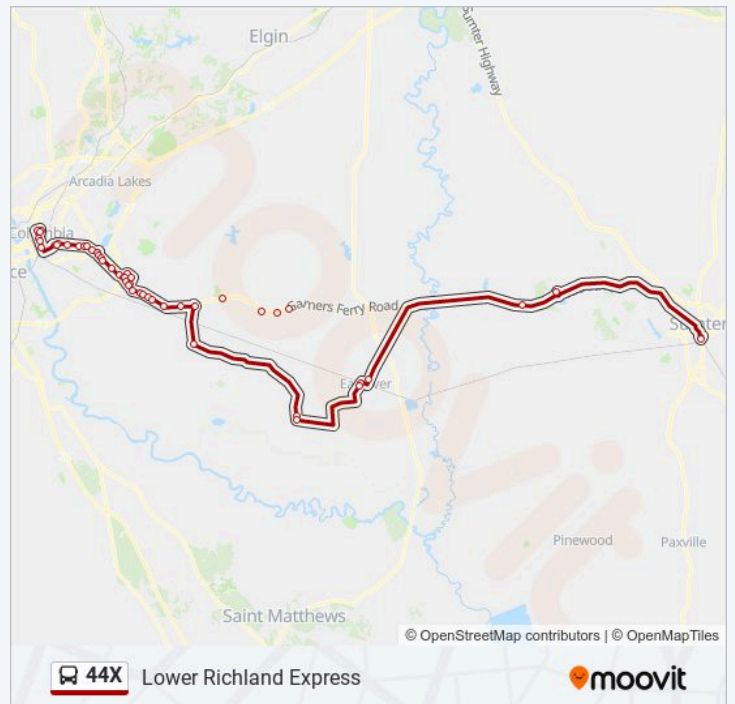

Wednesday	6:00 AM - 6:15 PM
Thursday	6:00 AM - 6:15 PM
Friday	6:00 AM - 6:15 PM
Saturday	Not Operational

44X bus Info

Direction:

Stops: 44

Trip Duration: 85 min

Line Summary:

Garners Ferry & Lower Richland

Cabin Horrell West

Temple Of Faith Bible Way Church

Congaree Bluff South

Chalk & Hoyle

Chalk & Main North

Vanbolken Lewis Scott Court North

Sr 378 @ 261 Park And Ride Lot

Shaw Afb Visitors Center

James E Clyburn Intermodal Transportation
Center