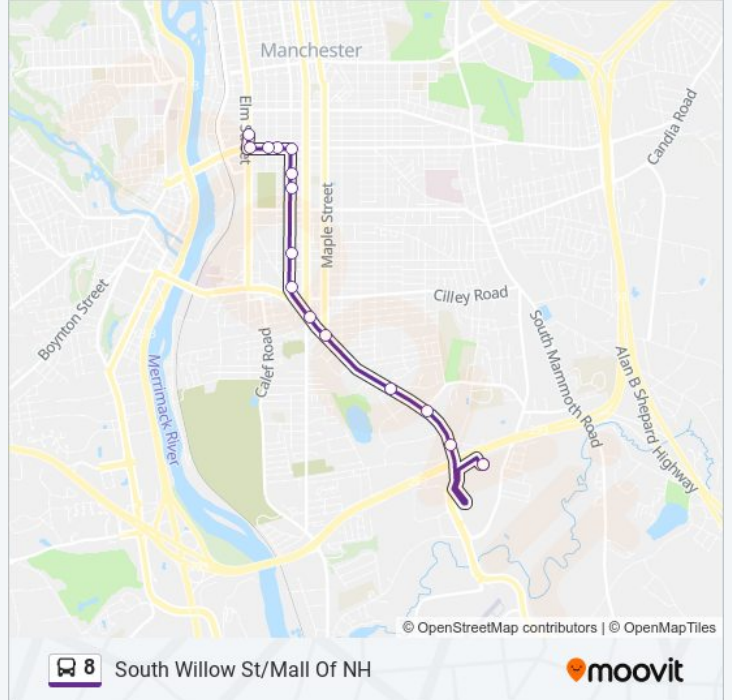

## South Willow St/Mall Of NH

Get The App

The 8 bus line (South Willow St/Mall Of NH) has 2 routes. For regular weekdays, their operation hours are:  
 (1) Downtown Manchester Via S.Willow St: 6:05 AM - 6:05 PM  
 (2) Mall Of Nh Via S. Willow St: 5:30 AM - 5:30 PM  
 Use the Moovit App to find the closest 8 bus station near you and find out when is the next 8 bus arriving.

### Direction: Downtown Manchester Via S.Willow St

15 stops

[VIEW LINE SCHEDULE](#)

- Mall Of Nh Food Court Entrance
- South Willow St & South Porter
- South Willow St & Weston Rd
- S Willow & Jobin Dr
- South Willow St & South Maple
- South Willow Street Mcdonalds
- Union St & Shasta
- Union St & Silver
- Union St & Green
- Union St & Auburn
- Union St & Lake
- Lake Ave & Pine
- Chestnut St & Lake
- Lake Ave & Manhattan Ln
- Downtown - Veterans Park

### 8 bus Info

**Direction:** Downtown Manchester Via S.Willow St

**Stops:** 15

**Trip Duration:** 20 min

**Line Summary:**

**Direction: Mall Of Nh Via S. Willow St**

14 stops

[VIEW LINE SCHEDULE](#)

**8 bus Info**

**Direction:** Mall Of Nh Via S. Willow St

**Stops:** 14

**Trip Duration:** 35 min

**Line Summary:**

8 bus time schedules and route maps are available in an offline PDF at [moovitapp.com](https://moovitapp.com). Use the [Moovit App](#) to see live bus times, train schedule or subway schedule, and step-by-step directions for all public transit in Manchester, NH.