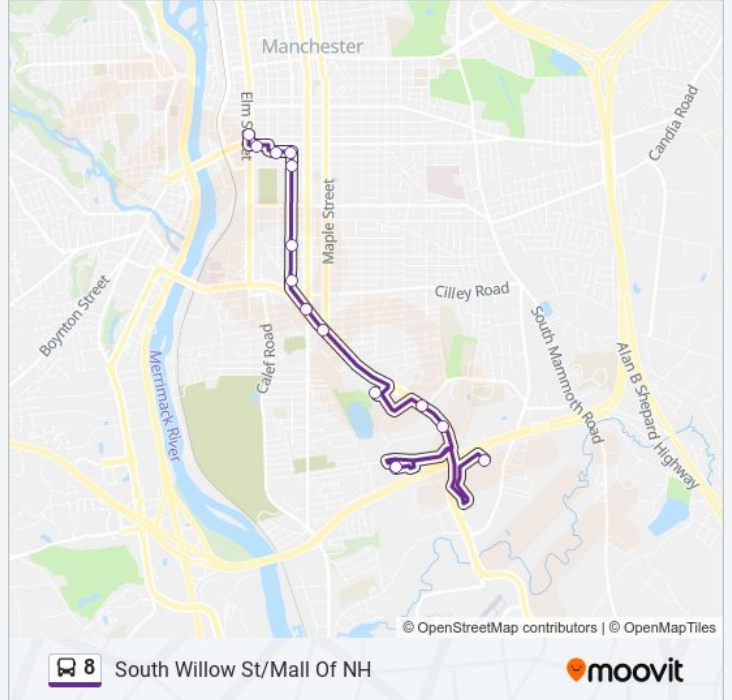

## South Willow St/Mall Of NH

Get The App

The 8 bus line (South Willow St/Mall Of NH) has 2 routes. For regular weekdays, their operation hours are:  
 (1) Downtown Manchester Via S.Willow St: 6:05 AM - 6:05 PM  
 (2) Mall Of Nh Via S. Willow St: 5:30 AM - 5:30 PM  
 Use the Moovit App to find the closest 8 bus station near you and find out when is the next 8 bus arriving.

### Direction: Downtown Manchester Via S.Willow St

15 stops

[VIEW LINE SCHEDULE](#)

- Mall Of Nh Food Court Entrance
- South Willow St & South Porter
- South Willow St & Weston Rd
- S Willow & Jobin Dr
- South Willow St & South Maple
- South Willow Street Mcdonalds
- Union St & Shasta
- Union St & Silver
- Union St & Green
- Union St & Auburn
- Union St & Lake
- Lake Ave & Pine
- Chestnut St & Lake
- Lake Ave & Manhattan Ln
- Downtown - Veterans Park

### 8 bus Info

**Direction:** Downtown Manchester Via S.Willow St

**Stops:** 15

**Trip Duration:** 20 min

**Line Summary:**

**Direction: Mall Of Nh Via S. Willow St**

14 stops

[VIEW LINE SCHEDULE](#)

**8 bus Info**

**Direction:** Mall Of Nh Via S. Willow St

**Stops:** 14

**Trip Duration:** 35 min

**Line Summary:**

8 bus time schedules and route maps are available in an offline PDF at [moovitapp.com](https://moovitapp.com). Use the [Moovit App](#) to see live bus times, train schedule or subway schedule, and step-by-step directions for all public transit in Manchester, NH.