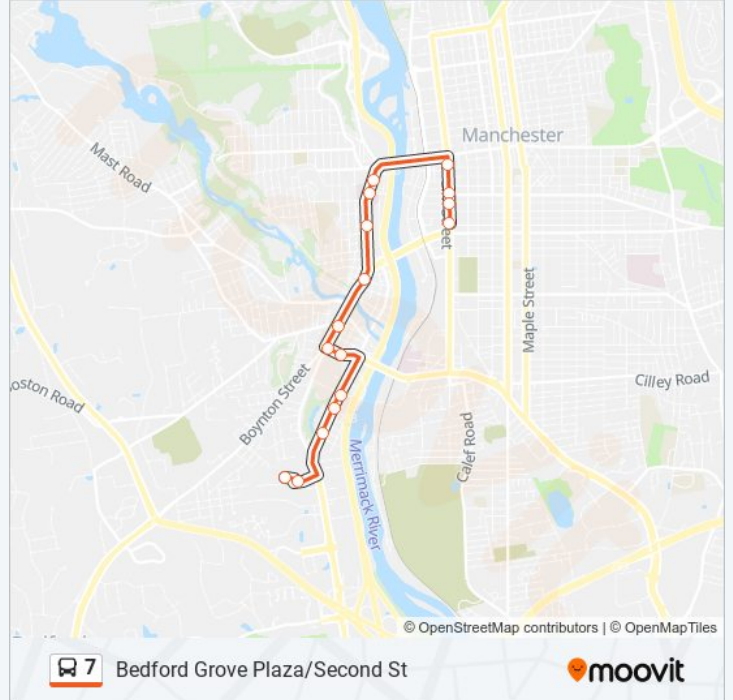

Direction: Bedford Grove Plaza Via Second St

18 stops

[VIEW LINE SCHEDULE](#)

- Downtown - Veterans Park
- Elm St. Citizens Bank
- Elm St & Amherst
- Elm St Mint Bistro
- Elm St Bridge Cafe
- Mcgregor Street Rite Aid
- Mcgregor Street Cmc Hospital
- South Main & Putnam
- South Main St & Conant
- South Main St & Clinton
- South Main St & Winter
- South Main St @ Walgreens
- Woodbury St & Second
- Second St & Harvell
- Second St Shopping Center
- Second Street Mcdonalds
- Colby Court
- Walmart (Bedford)

7 bus Info

Direction: Bedford Grove Plaza Via Second St

Stops: 18

Trip Duration: 15 min

Line Summary:

Direction: Downtown Manchester Via Second St

16 stops

[VIEW LINE SCHEDULE](#)

- Walmart (Bedford)
- Colby Court
- Second St & Thorp
- Second St Manchester Subaru
- Second St & Harvell
- Woodbury St & Dartmouth
- Woodbury St & South Main
- 322 South Main St
- South Main St & Ferry
- Main St & Schuyler
- Mcgregor Street at Foundry
- Mcgregor Street Mill West
- Elm St /1100 Wall
- City Hall Plaza
- Elm St & Manchester
- Downtown/Double Tree Hotel

7 bus Info

Direction: Downtown Manchester Via Second St

Stops: 16

Trip Duration: 25 min

Line Summary:

7 bus time schedules and route maps are available in an offline PDF at moovitapp.com. Use the [Moovit App](#) to see live bus times, train schedule or subway schedule, and step-by-step directions for all public transit in Manchester, NH.