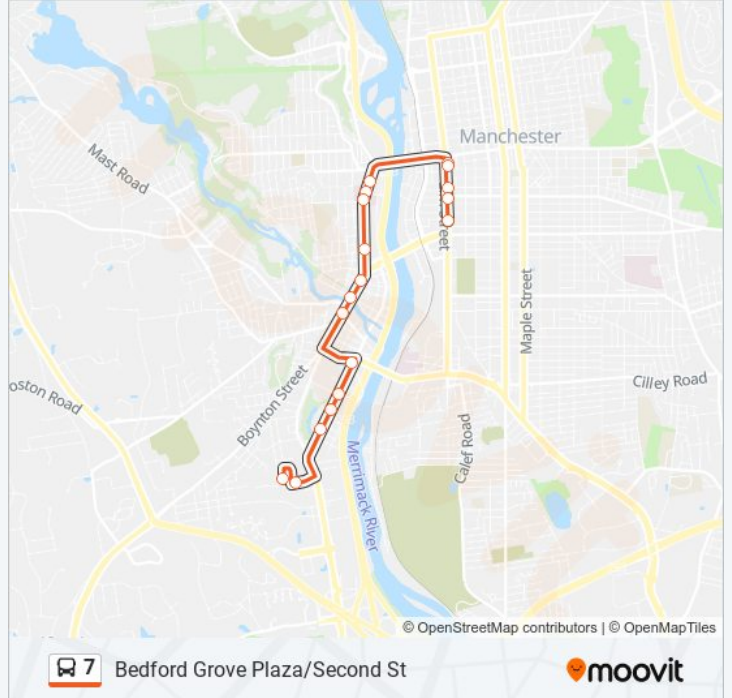

Bedford Grove Plaza/Second St

Get The App

The 7 bus line (Bedford Grove Plaza/Second St) has 2 routes. For regular weekdays, their operation hours are:
 (1) Bedford Grove Plaza Via Second St: 7:00 AM - 5:00 PM (2) Downtown Manchester Via Second St: 7:15 AM - 5:30 PM
 Use the Moovit App to find the closest 7 bus station near you and find out when is the next 7 bus arriving.

Direction: Bedford Grove Plaza Via Second St

18 stops

[VIEW LINE SCHEDULE](#)

- Downtown - Veterans Park
- Elm St. Citizens Bank
- Elm St & Amherst
- Elm St Mint Bistro
- Elm St Bridge Cafe
- Mcgregor Street Rite Aid
- Mcgregor Street Cmc Hospital
- South Main & Putnam
- South Main St & Conant
- South Main St & Clinton
- South Main St & Winter
- South Main St @ Walgreens
- Woodbury St & Second
- Second St & Harvell
- Second St Shopping Center
- Second Street Mcdonalds
- Colby Court
- Walmart (Bedford)

7 bus Info

Direction: Bedford Grove Plaza Via Second St

Stops: 18

Trip Duration: 15 min

Line Summary:

Direction: Downtown Manchester Via Second St

16 stops

[VIEW LINE SCHEDULE](#)

7 bus Info

Direction: Downtown Manchester Via Second St

Stops: 16

Trip Duration: 25 min

Line Summary:

7 bus time schedules and route maps are available in an offline PDF at moovitapp.com. Use the [Moovit App](#) to see live bus times, train schedule or subway schedule, and step-by-step directions for all public transit in Manchester, NH.