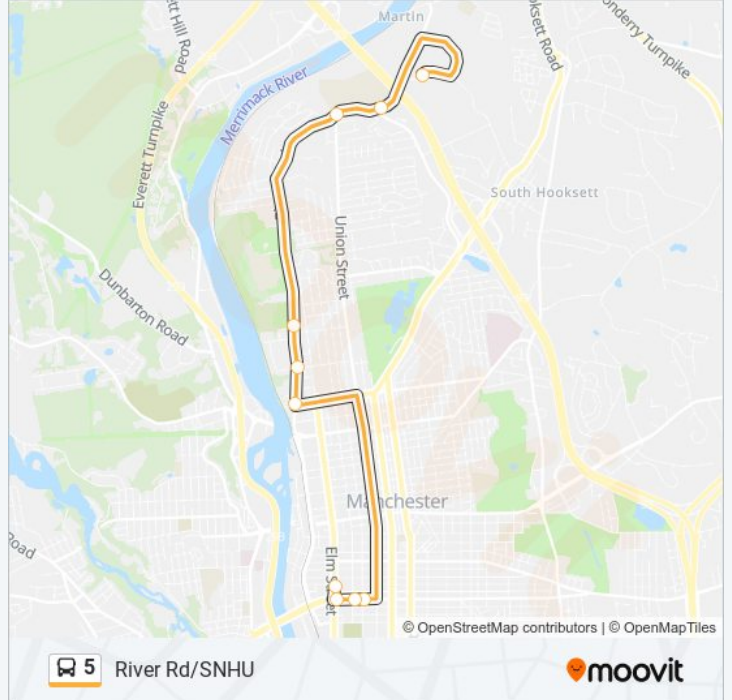

## River Rd/SNHU

[Get The App](#)

The 5 bus line (River Rd/SNHU) has 2 routes. For regular weekdays, their operation hours are:  
(1) Downtown Manchester Via River Rd: 7:15 AM - 9:00 PM (2) Snhu Via River Rd: 7:00 AM - 8:30 PM  
Use the Moovit App to find the closest 5 bus station near you and find out when is the next 5 bus arriving.

### Direction: Downtown Manchester Via River Rd

10 stops

[VIEW LINE SCHEDULE](#)

- Southern New Hampshire University
- River Rd & Cougar Ct
- River Rd & Union
- River Rd @ Park Ave ( Stark Park )
- River Rd & West Clarke
- River Rd & West Webster
- Lake Ave & Pine
- Chestnut St & Lake
- Lake Ave & Manhattan Ln
- Downtown - Veterans Park

### 5 bus Info

**Direction:** Downtown Manchester Via River Rd

**Stops:** 10

**Trip Duration:** 25 min

**Line Summary:**

## Direction: Snhu Via River Rd

23 stops

[VIEW LINE SCHEDULE](#)

Downtown - Veterans Park

Elm St & Merrimack

Merrimack & Chestnut

Merrimack St & Pine

Merrimack St & Union