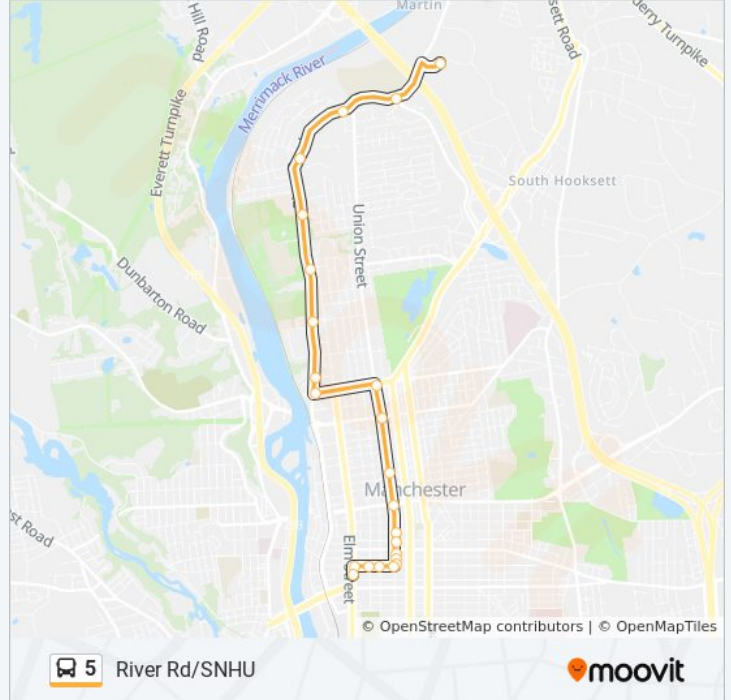

River Rd & Ridge

River Rd & Knight St

River Rd & Coral Ave

River Rd & Bicentennial

Southern New Hampshire University

5 bus time schedules and route maps are available in an offline PDF at moovitapp.com. Use the [Moovit App](#) to see live bus times, train schedule or subway schedule, and step-by-step directions for all public transit in Manchester, NH.

[About Moovit](#) • [MaaS Solutions](#) • [Supported Countries](#) • [Mooviter Community](#)

© 2024 Moovit - All Rights Reserved

Check Live Arrival Times