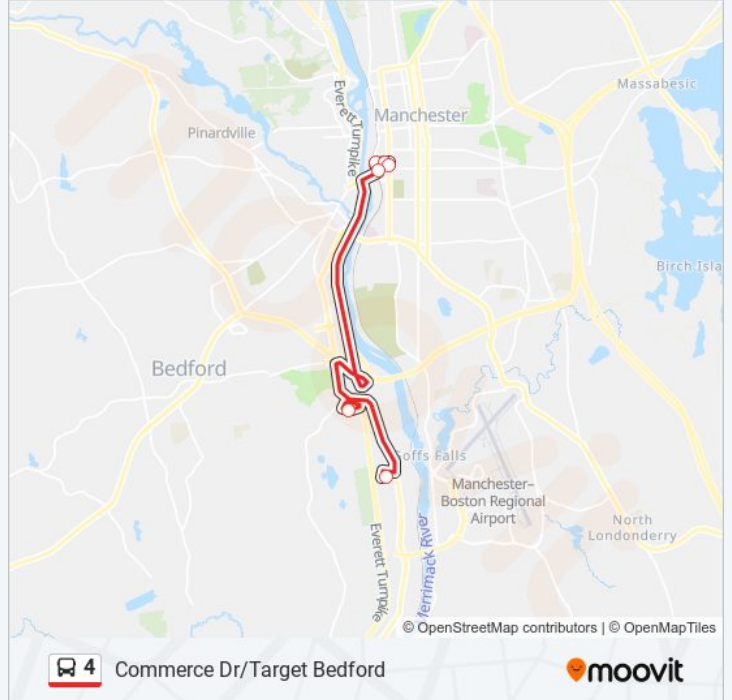

4 bus time schedules and route maps are available in an offline PDF at moovitapp.com. Use the Moovit App to see live bus times, train schedule or subway schedule, and step-by-step directions for all public transit in Manchester, NH.

© 2024 Moovit - All Rights Reserved