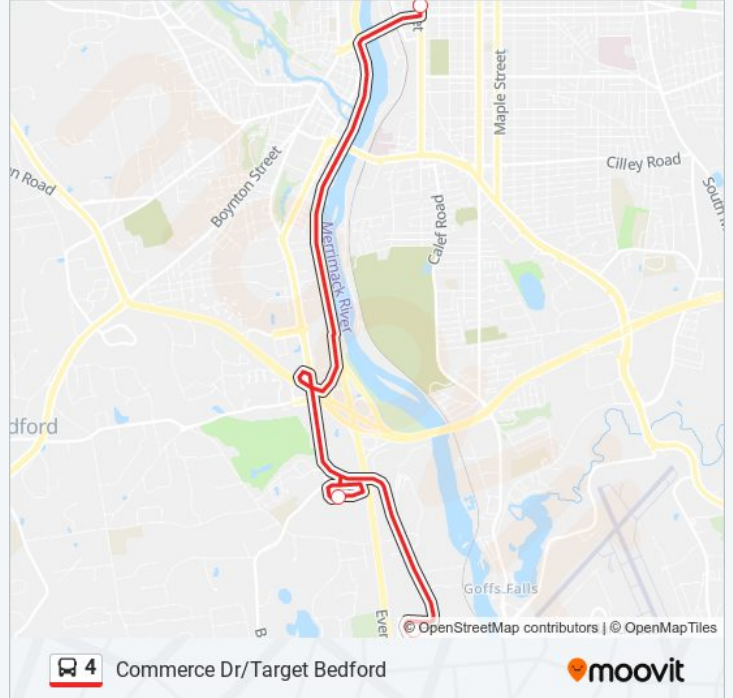

## Commerce Dr/Target Bedford

Get The App

The 4 bus line (Commerce Dr/Target Bedford) has 2 routes. For regular weekdays, their operation hours are:  
(1) Commerce Dr Via Target: 7:45 AM - 5:15 PM (2) Downtown Manchester Via S. River Rd: 8:00 AM - 5:30 PM  
Use the Moovit App to find the closest 4 bus station near you and find out when is the next 4 bus arriving.

### Direction: Commerce Dr Via Target

3 stops

[VIEW LINE SCHEDULE](#)

Downtown/Double Tree Hotel

Target-Bedford

8 Commerce Dr-Callogix

### 4 bus Info

**Direction:** Commerce Dr Via Target

**Stops:** 3

**Trip Duration:** 15 min

**Line Summary:**

**Direction: Downtown Manchester Via S. River Rd**

6 stops

[VIEW LINE SCHEDULE](#)

- 8 Commerce Dr-Callogix
- Target-Bedford
- Canal St Transport Ctr
- Canal St & Pleasant
- Pleasant St & Franklin
- Downtown/Double Tree Hotel

**4 bus Time Schedule**

Downtown Manchester Via S. River Rd Route  
Timetable: