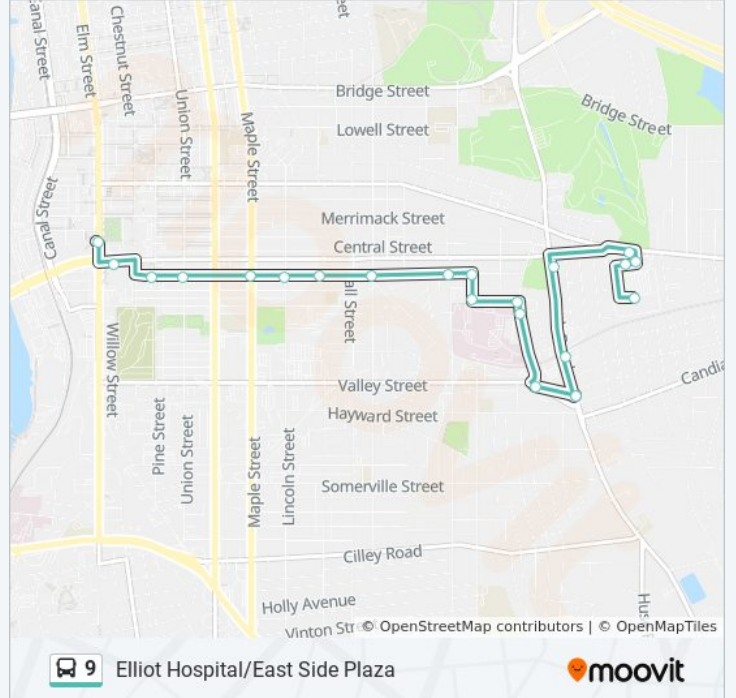

Hanover St Shell Gas Station

East Side Plaza Entrance

East Side Plaza St. Mary's Bank

East Side Plaza- Hannaford

9 bus time schedules and route maps are available in an offline PDF at moovitapp.com. Use the [Moovit App](#) to see live bus times, train schedule or subway schedule, and step-by-step directions for all public transit in Manchester, NH.

[About Moovit](#) • [MaaS Solutions](#) • [Supported Countries](#) • [Mooviter Community](#)

© 2024 Moovit - All Rights Reserved

Check Live Arrival Times