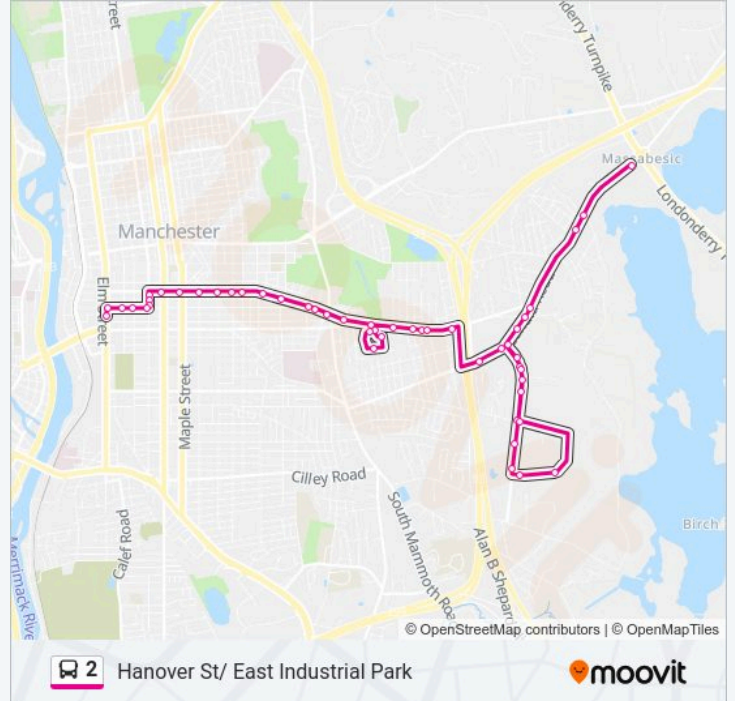

Hanover St & Tarrytown/Mammoth

Hanover St & Garmon

Hanover St Shell Gas Station

East Side Plaza Entrance

East Side Plaza St. Mary's Bank

East Side Plaza- Hannaford

East Side Plaza Nh Nail & Spa

Hanover St & Ohio

Hanover St & Hiler

Hanover St & Rand

Hanover St & Page

Hanover St & Beaver

Candia Rd & Elton

Candia Rd & East Industrial

East Industrial & Buckley

724 E Industrial Dr

East Industrial & Holt

444 East Industrial Dr

300 East Industrial Dr

Pepsi Rd

Hanover St & East Industrial Park

East Industrial Park

749 East Industrial Dr

East Industrial Park & Zachary

973 Candia Rd

East Industrial Park & Candia

Candia Rd

Candia Rd & Proctor

Candia Rd & Hanover

Candia Rd Goldenrod Restaurant

Candia Rd & Lake Shore

Massabesic Cir