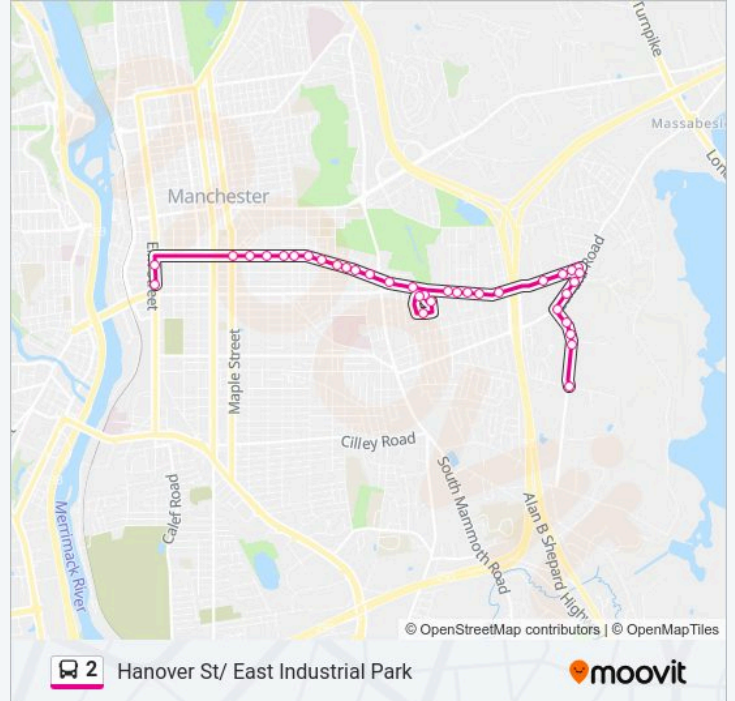

2 bus Info

Direction: Downtown Manchester Via Hanover

Stops: 29

Trip Duration: 25 min

Line Summary:

Hanover St & Beacon

497 Hanover St

461 Hanover St

Direction: Downtown Manchester Via Hanover St.

36 stops

[VIEW LINE SCHEDULE](#)

East Industrial Park

749 East Industrial Dr

East Industrial Park & Zachary

973 Candia Rd

East Industrial Park & Candia

2 bus Info

Direction: Downtown Manchester Via Hanover St.

Stops: 36

Trip Duration: 35 min

Line Summary:

East Side Plaza St. Mary's Bank

East Side Plaza- Hannaford

East Side Plaza Nh Nail & Spa

497 Hanover St

461 Hanover St

Hanover St & Ashland

380 Hanover St

Hanover St & Maple

Elm St & Manchester

Downtown/Double Tree Hotel

2 bus time schedules and route maps are available in an offline PDF at moovitapp.com. Use the Moovit App to see live bus times, train schedule or subway schedule, and step-by-step directions for all public transit in Manchester, NH.