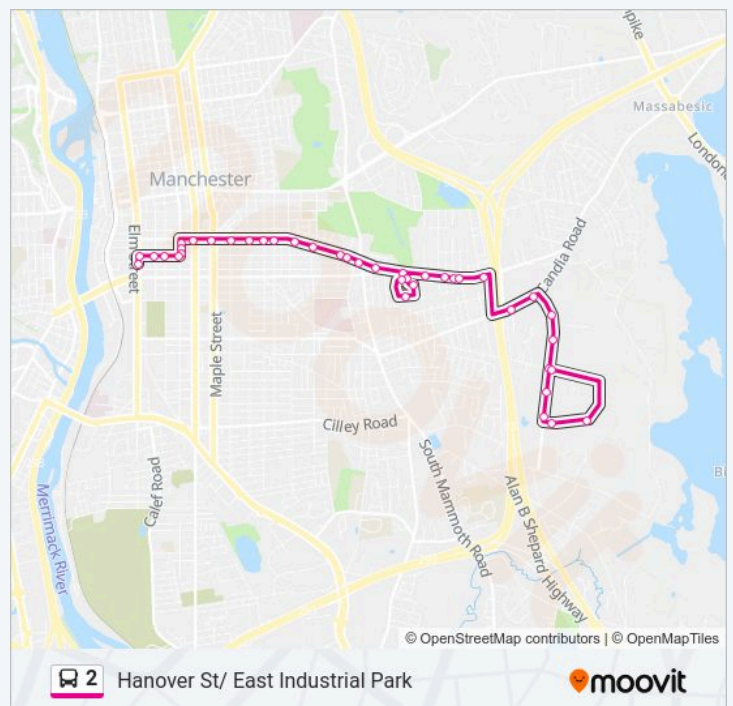

2 bus Info

Direction: Downtown Manchester Via Hanover

Stops: 29

Trip Duration: 25 min

Line Summary:

Hanover St & Beacon

497 Hanover St

461 Hanover St

2 bus Info

Direction: Hanover St/E. Industrial Pk.

Stops: 40

Trip Duration: 20 min

Line Summary:

Hanover St & Beaver

Candia Rd & Elton

Candia Rd & East Industrial

Direction: Downtown Manchester Via Hanover St.

36 stops

[VIEW LINE SCHEDULE](#)

East Industrial Park

749 East Industrial Dr

East Industrial Park & Zachary

973 Candia Rd

East Industrial Park & Candia

2 bus Info

Direction: Downtown Manchester Via Hanover St.

Stops: 36

Trip Duration: 35 min

Line Summary:

East Side Plaza St. Mary's Bank

East Side Plaza- Hannaford

East Side Plaza Nh Nail & Spa