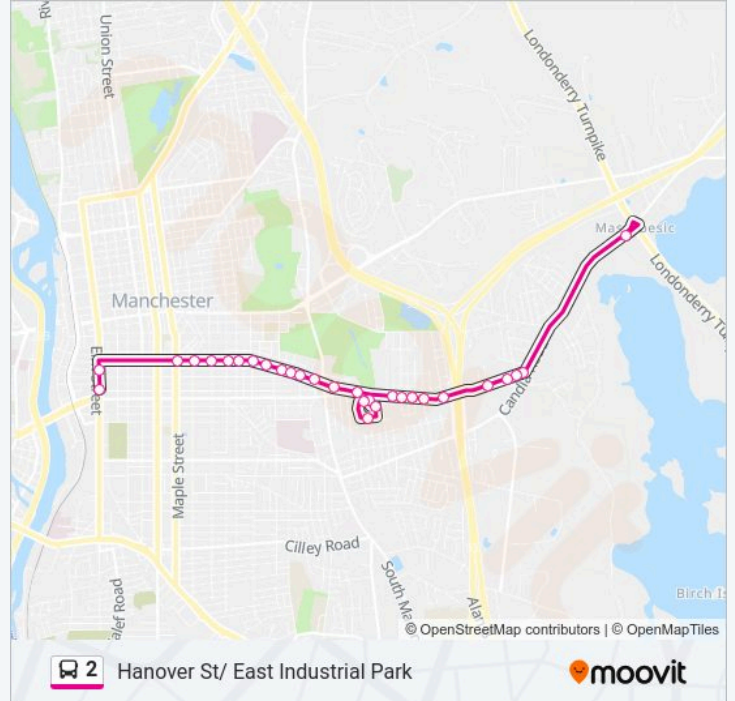

2 bus Info

Direction: Downtown Manchester Via Hanover

Stops: 29

Trip Duration: 25 min

Line Summary:

Hanover St & Beacon

497 Hanover St

461 Hanover St

Hanover St & Ashland

380 Hanover St

Hanover St & Maple

Elm St & Manchester

Downtown/Double Tree Hotel

Direction: E. Industrial Park Via Hanover

50 stops

[VIEW LINE SCHEDULE](#)

Direction: Downtown Manchester Via Hanover St.

36 stops

[VIEW LINE SCHEDULE](#)

East Industrial Park

749 East Industrial Dr

East Industrial Park & Zachary

973 Candia Rd

East Industrial Park & Candia

2 bus Info

Direction: Downtown Manchester Via Hanover St.

Stops: 36

Trip Duration: 35 min

Line Summary:

East Side Plaza St. Mary's Bank

East Side Plaza- Hannaford

East Side Plaza Nh Nail & Spa