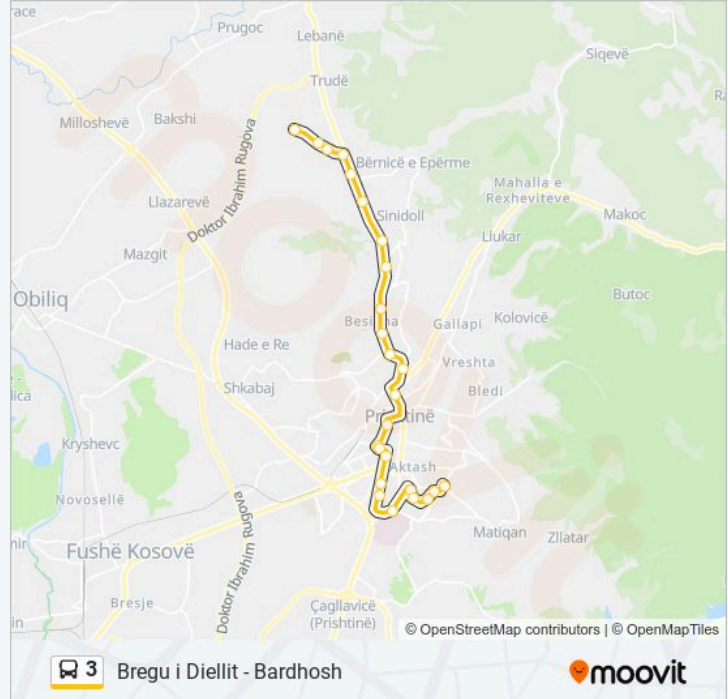

Use the Moovit App to find the closest 3 bus station near you and find out when is the next 3 bus arriving.

Direction: Bardhosh

25 stops

[VIEW LINE SCHEDULE](#)

Rrethi - Maxi 24h
Villat E Oficereve
Ambullanta
Qendra Tregtare
Te Lapidari (Afer Qendres)
Rrethi I Spitalit
Ptk
Ulpiane
Radio Kosova
Te Grandi
Te Heroinat
Shtepia E Shendetit
Xhamia E Llapit
Sh.F.L. Asim Vokshi
Sharbanet
Policia
Next Market
Perballe Etc
Te Ish Tregu I Veturave
Energjia
Pompa Alfa Trade

Direction: Bardhosh

Stops: 25

Trip Duration: 31 min

Line Summary:

Bardhosh Te Albi

Bardhosh Te Kupint

Bardhosh Te Tuneli

Bardhosh Te Kroni

Direction: Bregu I Diellit

27 stops

[VIEW LINE SCHEDULE](#)

Bardhosh Te Kroni

Bardhosh Te Tuneli

Bardhosh Te Kupint

Bardhosh Te Albi

Pompa Alfa Trade

3 bus Info

Direction: Bregu I Diellit

Stops: 27

Trip Duration: 35 min

Line Summary:

Permbi Qkuk

Rrethi Te Viva Fresh

Alea Pica