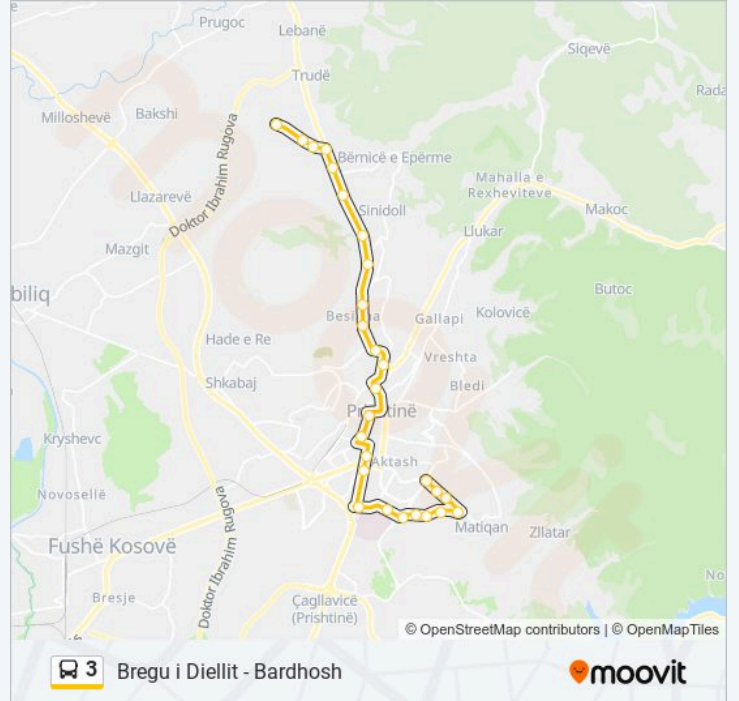

Use the Moovit App to find the closest 3 bus station near you and find out when is the next 3 bus arriving.

Direction: Bardhosh

25 stops

[VIEW LINE SCHEDULE](#)

Rrethi - Maxi 24h
Villat E Oficereve
Ambullanta
Qendra Tregtare
Te Lapidari (Afer Qendres)
Rrethi I Spitalit
Ptk
Ulpiane
Radio Kosova
Te Grandi
Te Heroinat
Shtepia E Shendetit
Xhamia E Llapit
Sh.F.L. Asim Vokshi
Sharbanet
Policia
Next Market
Perballe Etc
Te Ish Tregu I Veturave
Energjia
Pompa Alfa Trade

Direction: Bardhosh

Stops: 25

Trip Duration: 31 min

Line Summary:

Bardhosh Te Albi

Bardhosh Te Kupint

Bardhosh Te Tuneli

Bardhosh Te Kroni

3 bus Info

Direction: Bregu I Diellit

Stops: 27

Trip Duration: 35 min

Line Summary:

Permbi Qkuk

Rrethi Te Viva Fresh

Alea Pica

Rr. Muharrem Fejza

Hallall Pica

Rr. Muharrem Fejza

Tregtia

Nura Group

Rrethi - Maxi 24h

3 bus time schedules and route maps are available in an offline PDF at moovitapp.com. Use the Moovit App to see live bus times, train schedule or subway schedule, and step-by-step directions for all public transit in Prishtina.