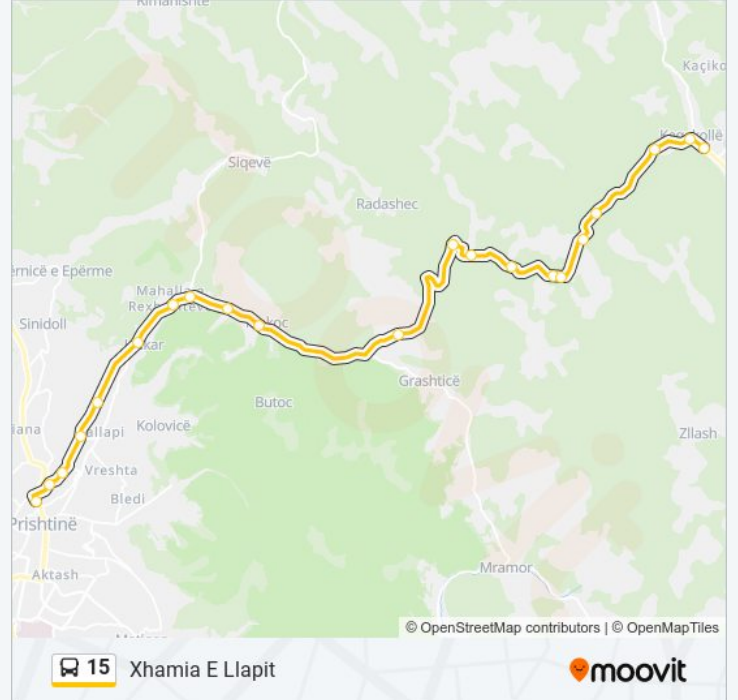

15 bus Info

Direction: Xhamia E Llapit

Stops: 21

Trip Duration: 37 min

Line Summary:

Sh. Nazmi Gafurri

Hani I Dilit

Xhamia E Llapit