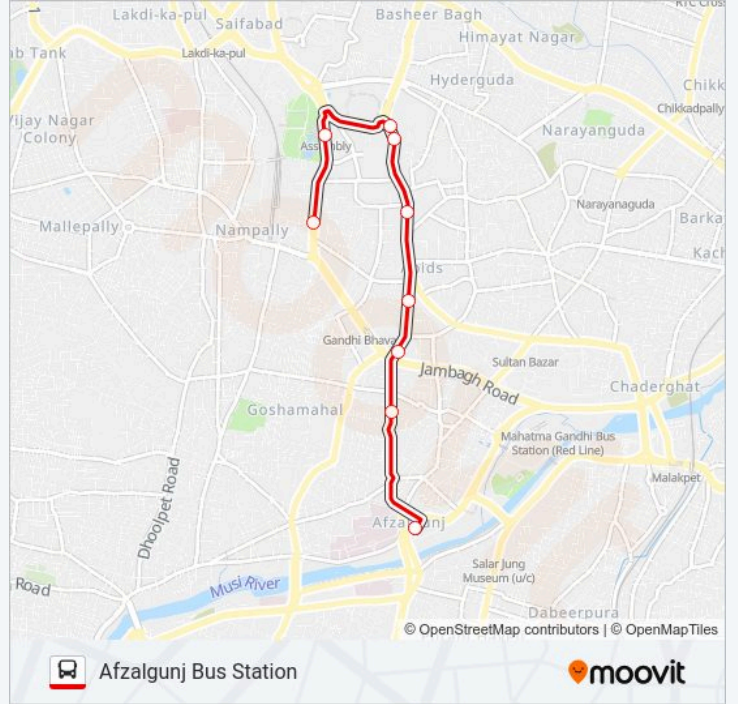

Direction: Afzalgunj Bus Station

Stops: 9

Trip Duration: 10 min

Line Summary:

Direction: Nampally

6 stops

[VIEW LINE SCHEDULE](#)

Afzalgunj Bus Station